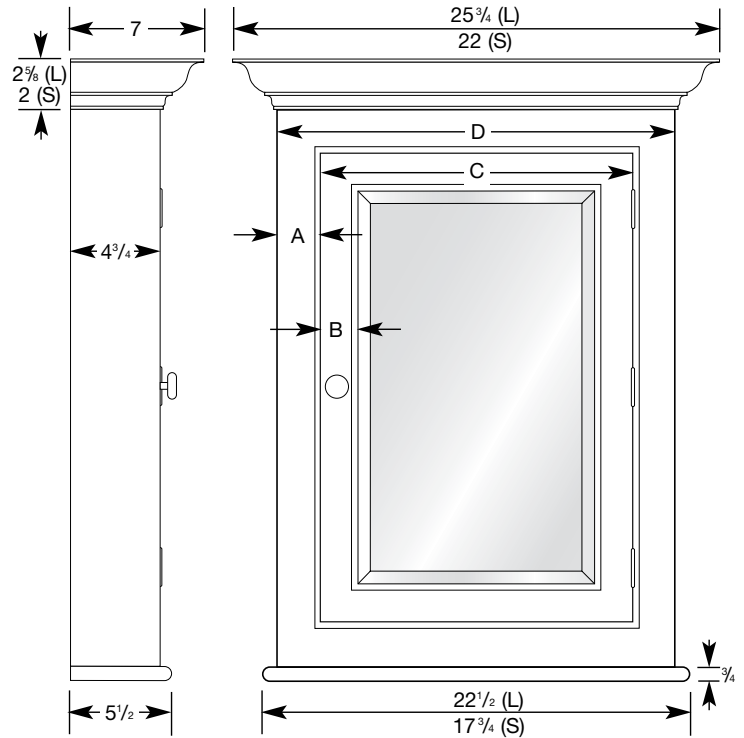

## Wilshire I

- Single Door
- White or Biscuit Finish
- Surface Mount Only
- Top Crown Molding
- 3/4" Front Bevel Mirror
- Wood Construction
- 3 Adjustable High Polished 3/8" Glass Shelves
- Hinge Right Only
- Hardware is Satin Nickel

Model#	Finish	Size
WIL1-W-L	WHITE	LARGE
WIL1-B-L	BISCUIT	LARGE
WIL1-W-S	WHITE	SMALL
WIL1-B-S	BISCUIT	SMALL

All Hinges are 2" x 2-1/2"  
Butt Hinge

### **Available in the following sizes:**

Model No.	Overall Dimensions	Glass Shelf Depth	Mirror Size	A	B	C	D
WIL1-L	25 <sup>3</sup> / <sub>4</sub> " x 30 <sup>1</sup> / <sub>8</sub> "	3 <sup>1</sup> / <sub>4</sub> "	12 <sup>3</sup> / <sub>8</sub> " x 18 <sup>3</sup> / <sub>4</sub> "	2 <sup>1</sup> / <sub>4</sub> "	2"	16 <sup>1</sup> / <sub>2</sub> "	21"
WIL1-S	22" x 27 <sup>1</sup> / <sub>8</sub> "	3 <sup>1</sup> / <sub>4</sub> "	10 <sup>7</sup> / <sub>8</sub> " x 18 <sup>7</sup> / <sub>16</sub> "	1 <sup>7</sup> / <sub>8</sub> "	1 <sup>9</sup> / <sub>16</sub> "	14"	17 <sup>3</sup> / <sub>4</sub> "