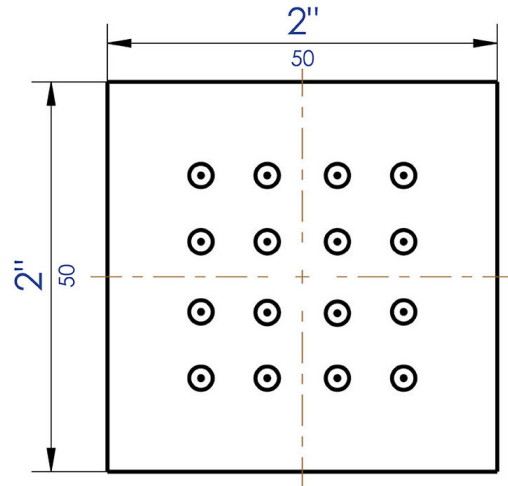

AB3820

2" Square Adjustable Shower Body Spray

Note: All product dimensions are approximate and should be verified on site prior to installation.
Visit www.ALFIbrand.com for more information.