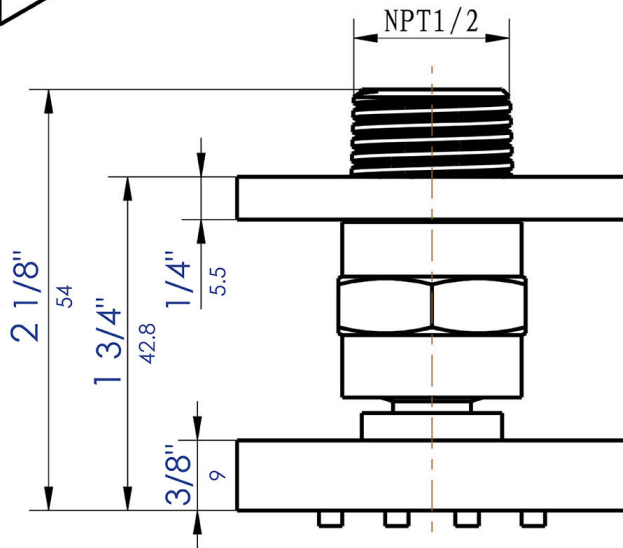

AB3820

2" Square Adjustable Shower Body Spray

Note: All product dimensions are approximate and should be verified on site prior to installation.
Visit www.ALFIbrand.com for more information.