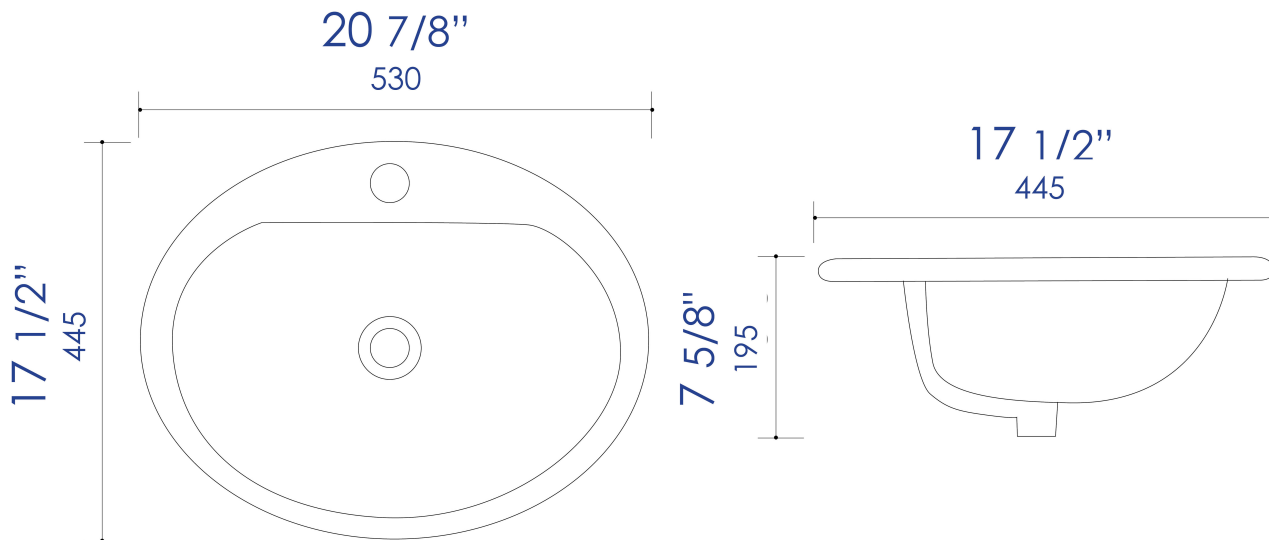

ABC802

White 21" Round Drop in Ceramic Sink with Faucet Hole

Note: All product dimensions are approximate and should be verified on site prior to installation.
Visit www.ALFIbrand.com for more information.