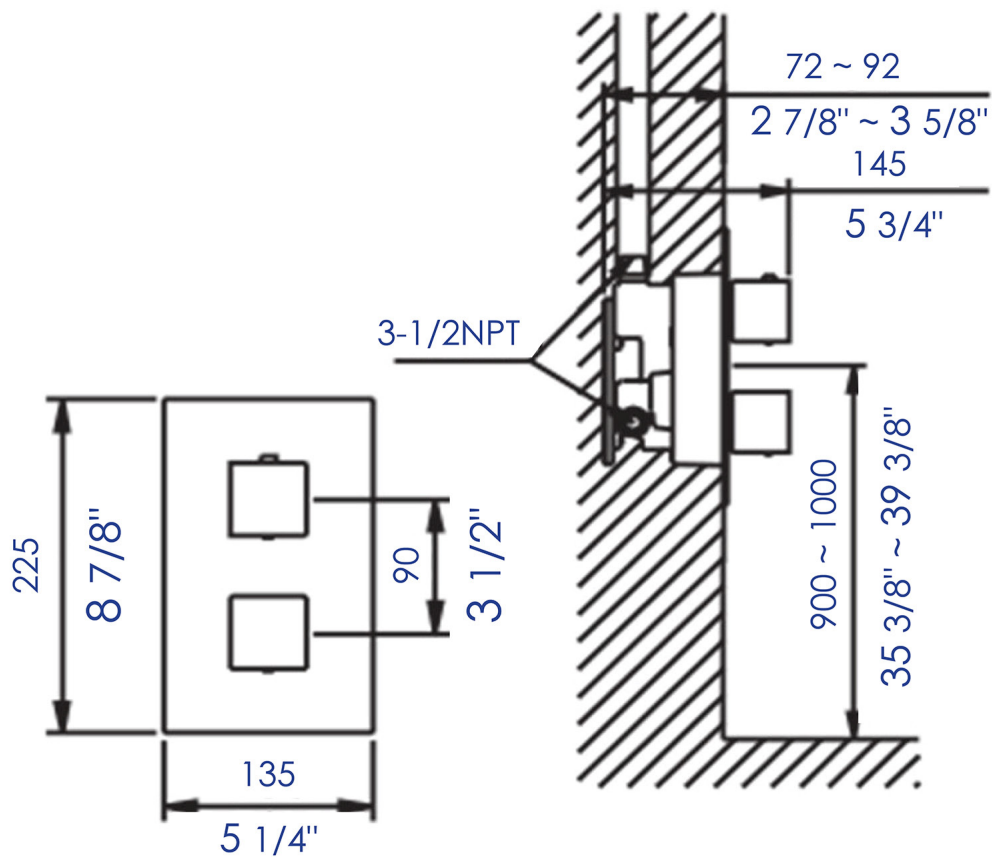

AB2601

Square Knob 1 Way Thermostatic Shower Mixer

Note: All product dimensions are approximate and should be verified on site prior to installation.
Visit www.ALFIbrand.com for more information.