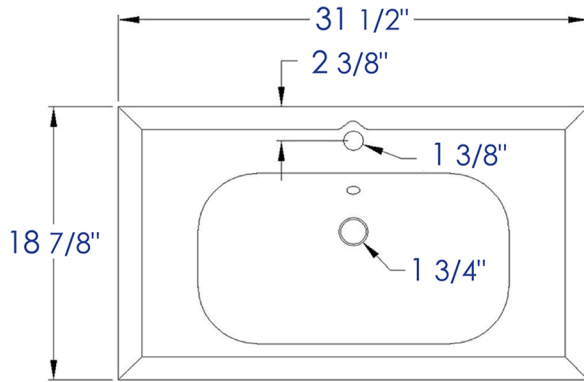

BH003

White Ceramic 32"X19" Rectangular Drop In Sink

EAGO^{USA}

Note: All product dimensions are approximate and should be verified on site prior to installation.
Visit www.EAGOUSA.com for more information.