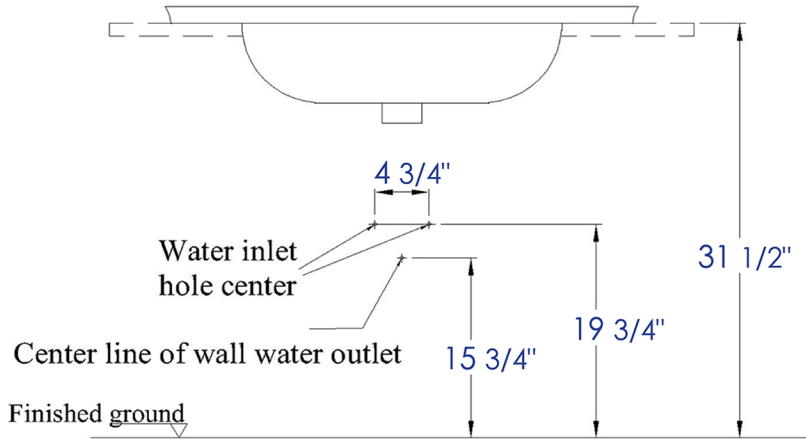

BH003

White Ceramic 32"X19" Rectangular Drop In Sink

EAGO^{USA}

Note: All product dimensions are approximate and should be verified on site prior to installation.
Visit www.EAGOUSA.com for more information.