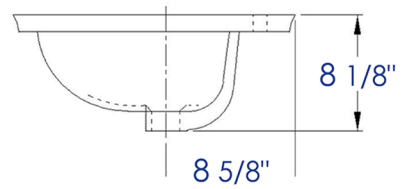

BH003

White Ceramic 32"X19" Rectangular Drop In Sink

EAGO^{USA}

Note: All product dimensions are approximate and should be verified on site prior to installation.
Visit www.EAGOUSA.com for more information.