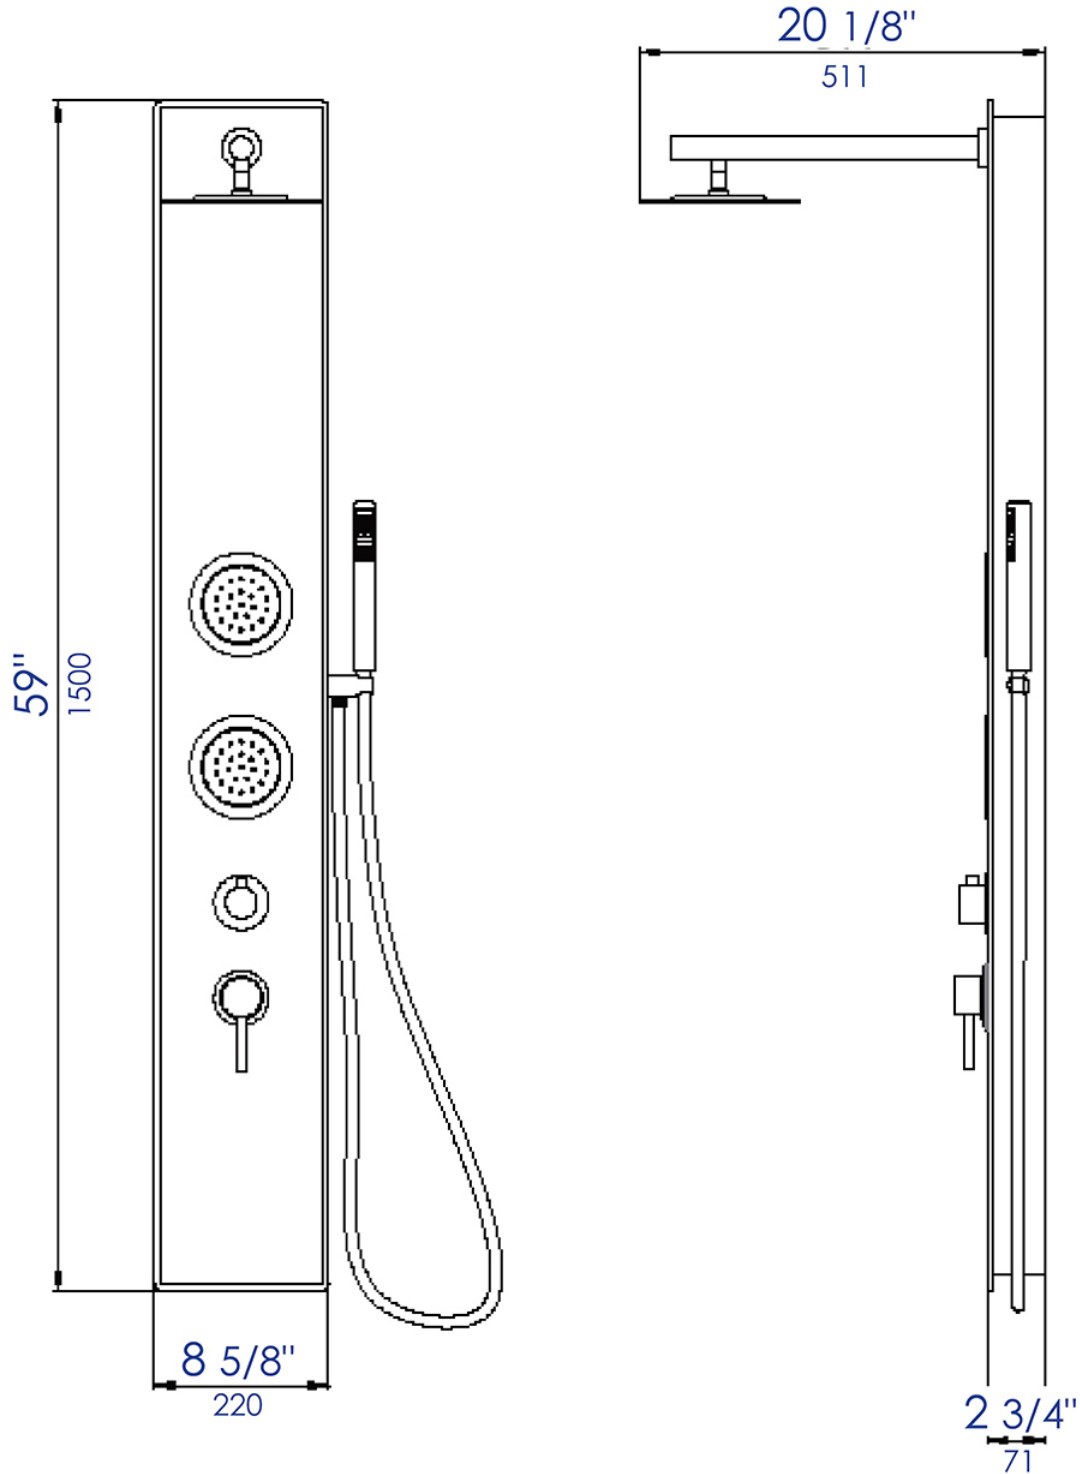

ABSP50W

White Glass Shower Panel with 2 Body Sprays and Rain Shower Head

Note: All product dimensions are approximate and should be verified on site prior to installation.
Visit www.ALFIbrand.com for more information.