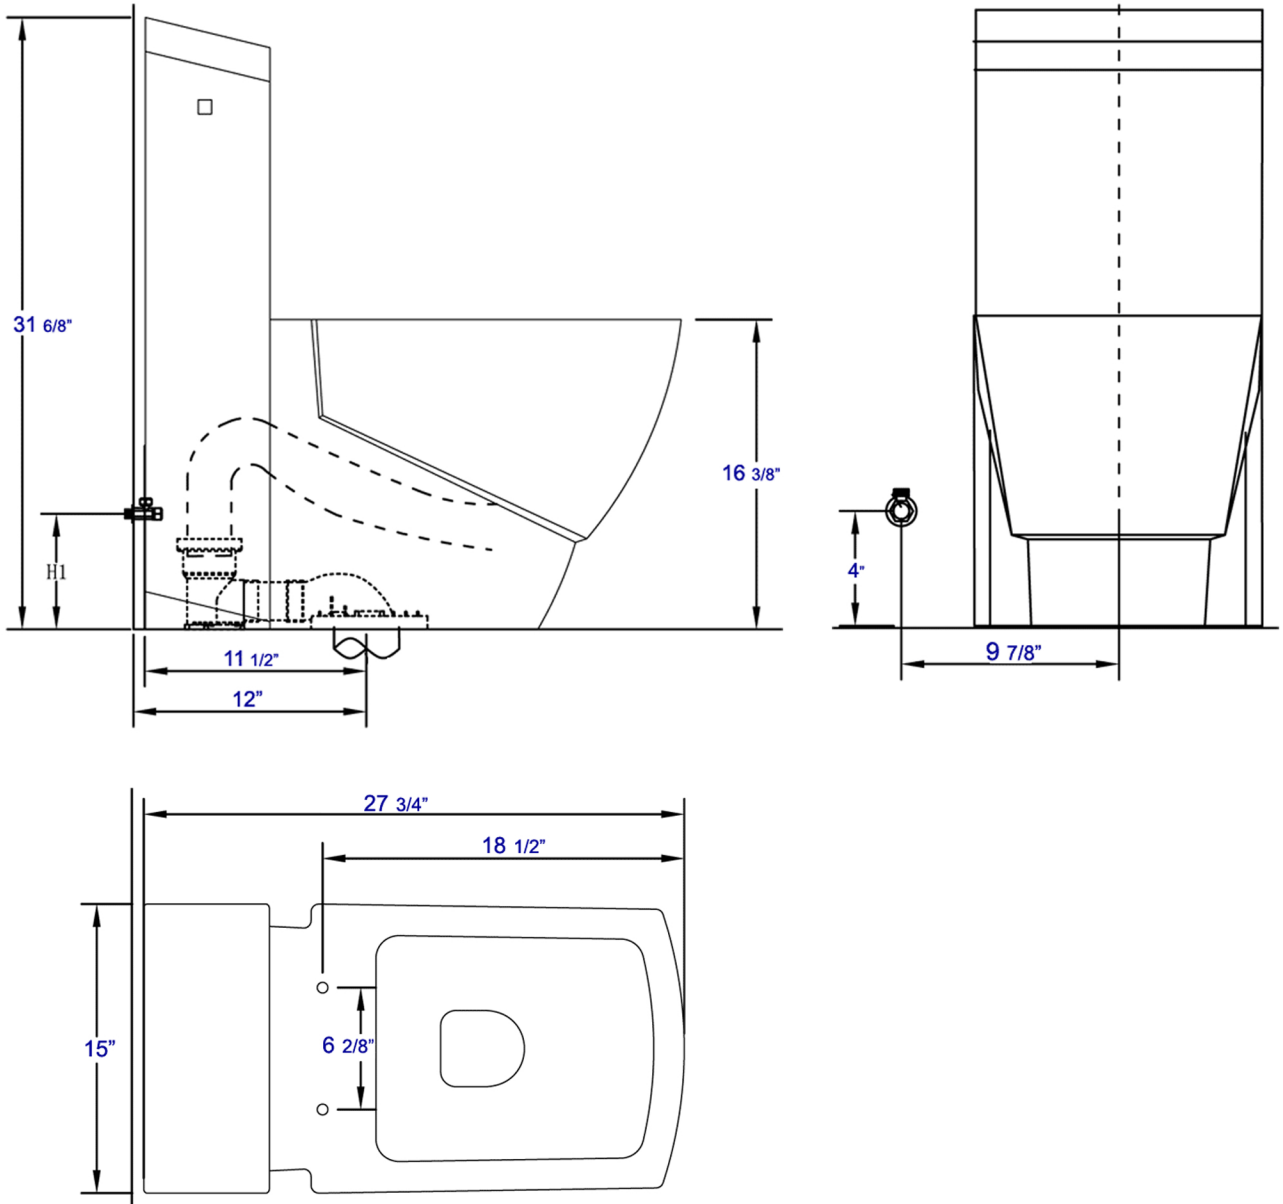

**TB336**

One Piece High Efficiency Low Flush Eco Friendly  
Ceramic Toilet

**EAGO** USA

**Note:** All product dimensions are approximate and should be verified on site prior to installation.  
Visit [www.EAGOUSA.com](http://www.EAGOUSA.com) for more information.