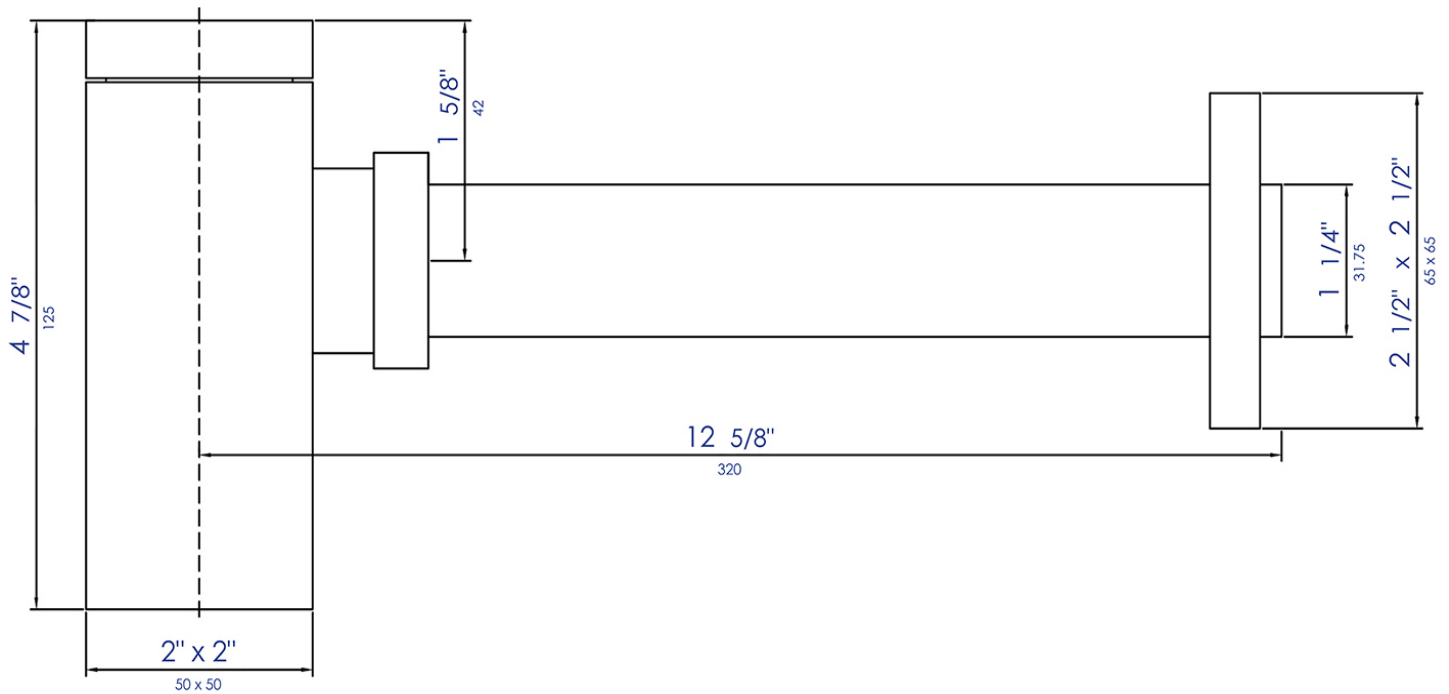

AB9026

Solid Brass Square Modern Decorative Bottle P-Trap

Note: All product dimensions are approximate and should be verified on site prior to installation.
Visit www.ALFIbrand.com for more information.