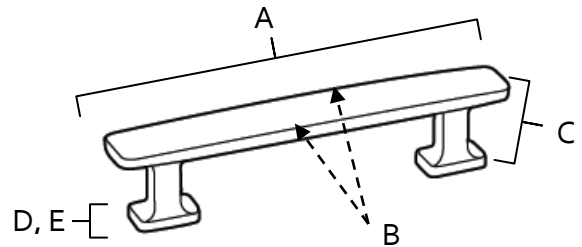

SPECIFICATIONS

Cloud
3" Pull

FEATURES

- Modern styling
- Multiple finishes
- Concealed installation

WARRANTY

Limited lifetime

FINISHES

- Polished Chrome (PC)
- Polished Brass (PB)
- Bronze (BRZ)
- Chocolate Bronze (CHBRZ)
- Pewter (PEW)
- Polished Nickel (PN)
- Satin Nickel (SN)

MATERIAL

Brass

Item#	A	B	C	D	E(L)	F (W)
A252-3	4 1/4"	5/8"	3"	1 1/8"	3/4"	1/2"
A252-35	4 3/4"	5/8"	3 1/2"	1 1/8"	3/4"	1/2"
A252-4	5 1/4"	5/8"	4"	1 1/8"	3/4"	1/2"
A252-6	7 1/4"	5/8"	6"	1 1/8"	3/4"	1/2"

KEY:

- A - Overall Length
- B - Handle Width
- C - Center to Center
- D - Projection
- E - Mount Length
- F - Mount Width

NOTE: Dimensions and specifications are subject to change without notice.

T 818.882.6028 F 818.700.1540 www.alnoinc.com