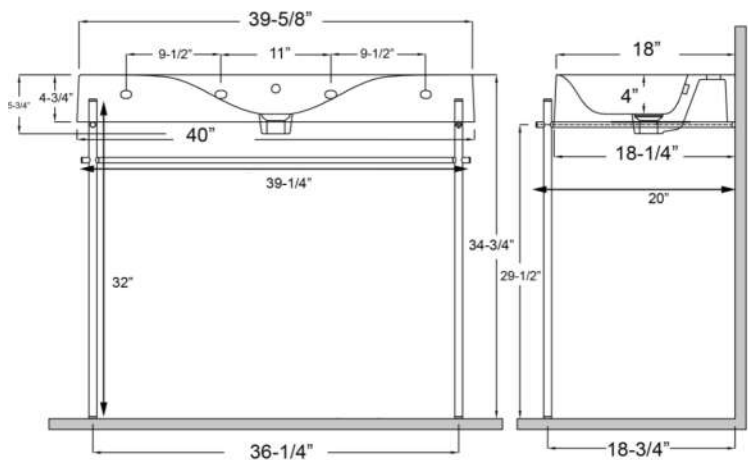

## Leg Dimensions

Length: 39-1/4"  
Height: 32"  
Depth: 20"

## Interior Dimensions:

Basin Interior:	18-1/4" x 12"
Basin Depth:	4"
Water depth to overflow	2"
Back of basin to center of faucet:	2-1/8"
Back of basin to center of drain:	8-1/2"
Mount bolts height:	29-1/2" x 36-1/4"
Mount holes cc:	30"
Faucet and spout holes:	1-1/4"
Sink bolt height:	32-7/8"

## Features:

- ▶ Fine fire clay for durability
- ▶ Transitional style
- ▶ Rectangular basin
- ▶ Drilled for a single faucet hole
- ▶ Available pre-drilled for 1-hole faucet (**621WH-MB**), 4" centerset (**624WH-MB**) or 8" widespread (**628WH-MB**)
- ▶ Mounting Hardware Included
- ▶ Pre-drilled overflow hole

## Colors:

WH White

**Compliance Certification**  
 • Meets or exceeds the following specifications: ASME A112.19.1  
 • 2018 AND CSA B45.1-18 for Fire Clay fixtures.

Dimensions of fixture are nominal and may vary within the range of tolerances established by ASME Standard A112.19.2.2018. Dimensions and specifications subject to change without notice.