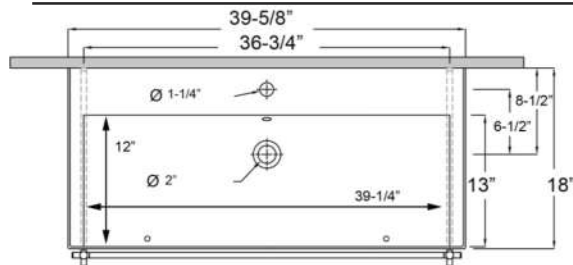

## Leg Dimensions

Length: 39-1/4"  
Height: 32"  
Depth: 20"

## Interior Dimensions:

Basin Interior:	18-1/4" x 12"
Basin Depth:	4"
Water depth to overflow	2"
Back of basin to center of faucet:	2-1/8"
Back of basin to center of drain:	8-1/2"
Mount bolts height:	29-1/2" x 36-1/4"
Mount holes cc:	30"
Faucet and spout holes:	1-1/4"
Sink bolt height:	32-7/8"

## Features:

- ▶ Fine fire clay for durability
- ▶ Transitional style
- ▶ Rectangular basin
- ▶ Drilled for a single faucet hole
- ▶ Available pre-drilled for 1-hole faucet (**621WH-MB**), 4" centerset (**624WH-MB**) or 8" widespread (**628WH-MB**)
- ▶ Mounting Hardware Included
- ▶ Pre-drilled overflow hole

## Colors:

WH White

**Compliance Certification**  
 • Meets or exceeds the following specifications: ASME A112.19.1  
 • 2018 AND CSA B45.1-18 for Fire Clay fixtures.

Dimensions of fixture are nominal and may vary within the range of tolerances established by ASME Standard A112.19.2.2018. Dimensions and specifications subject to change without notice.