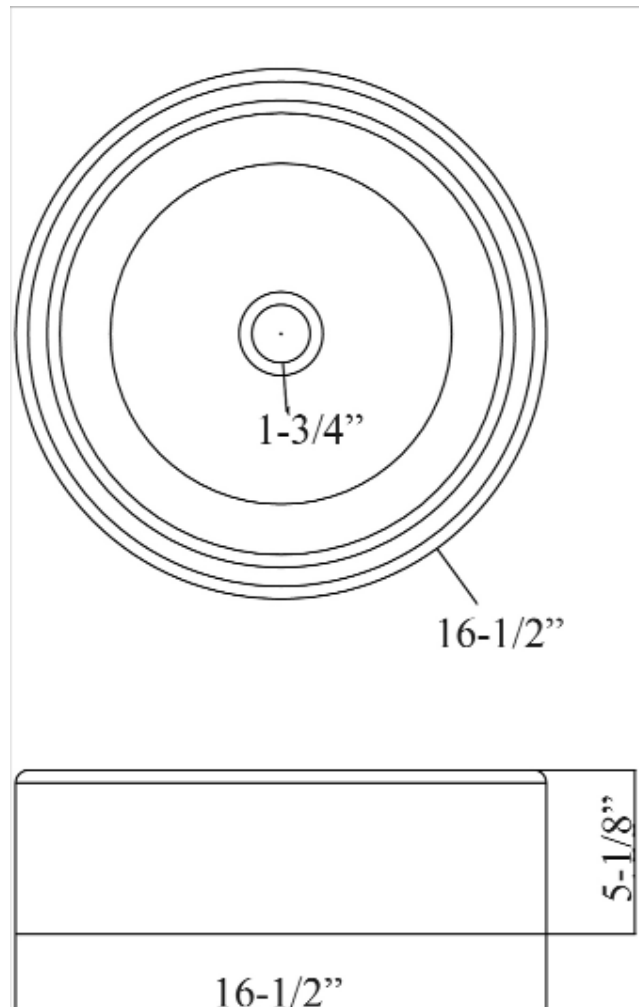

**SAMOS  
ROUND BAMBOO  
VESSEL SINK**

Cat. No  
7-499

Basin Diameter: 16-1/2"  
Above counter height: 5-1/8"

**Features:**

- ▶ Made of natural bamboo
- ▶ 1-3/8" Rim
- ▶ No overflow
- ▶ Use with grid drain **5601** or Umbrella drain **UD701**

**Interior dimensions:**

Diameter: 13-3/4"  
Basin depth: 4"