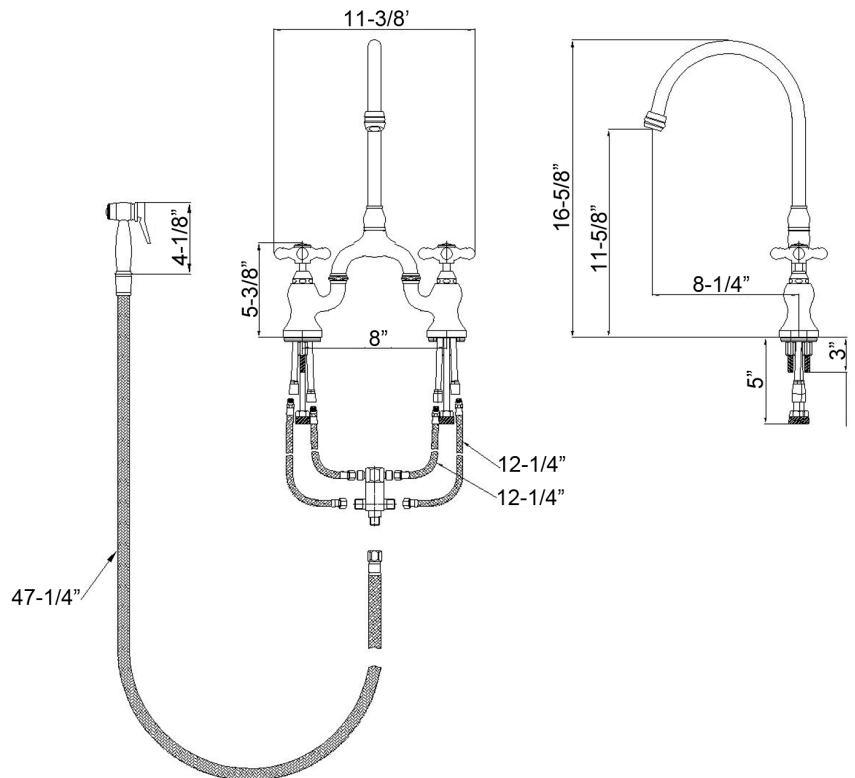

# BANNER KITCHEN BRIDGE FAUCET WITH SIDESPRAY

Cat. No.  
KFB504-MC2

Width: 11-3/8"  
Height: 16-5/8"

## Features:

- ▶ Constructed of lead free solid brass
- ▶ Gooseneck swivel spout
- ▶ Metal cross handles
- ▶ Includes brass sidespray with 47" hose
- ▶ Includes 12" connection hoses
- ▶ Height to spout is 11-5/8"
- ▶ Spout reach is 8-1/4"
- ▶ Ceramic disc cartridges
- ▶ Flow rate is 1.8 GPM at 60 psi
- ▶ IAPMO/CEC/cUPC/NSF/AB1953 Certified

## Finishes:

- BN** Brushed Nickel
- CP** Polished Chrome
- ORB** Oil Rubbed Bronze

Dimensions of fixture are nominal and may vary. Dimensions and specifications subject to change without notice.