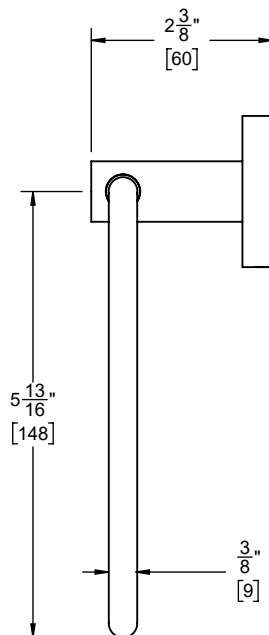

**Features**

- Available in 28 finishes including 13 PVD finishes
- All brass construction
- All mounting hardware included

**Codes/Standards**

Product meets or exceeds the following:

- None applicable

	(2X) 8 X 1-1/2" PHILLIPS HEAD SCREW
	(2X) 1 X 3/8" WALL ANCHOR