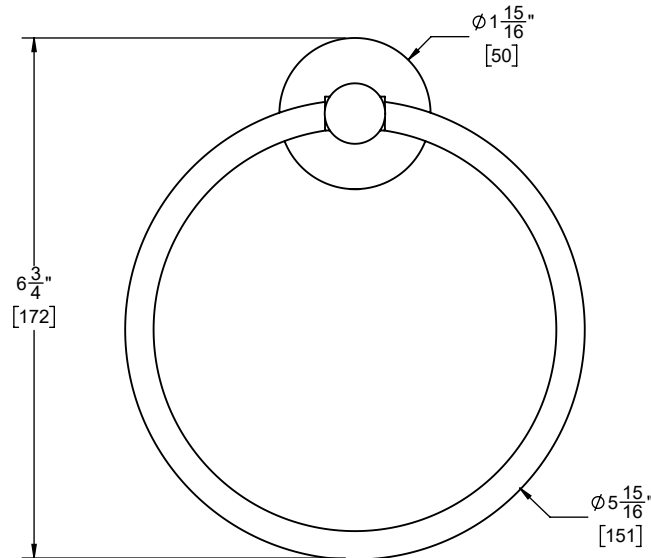

**Features**

- Available in 28 finishes including 13 PVD finishes
- All brass construction
- All mounting hardware included

**Codes/Standards**

Product meets or exceeds the following:

- None applicable

	(2X) 8 X 1-1/2" PHILLIPS HEAD SCREW
	(2X) 1 X 3/8" WALL ANCHOR