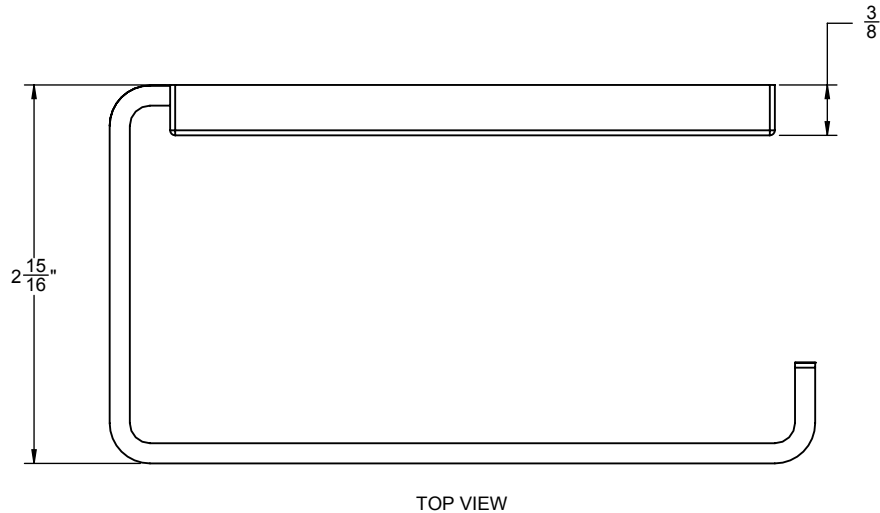

California Faucets®

TERRA MAR™

SINGLE POST PAPER/TOWEL HOLDER

Features

- Over 30 finishes including 14 PVD finishes
- All brass construction
- Includes all mounting hardware

78-STP

Codes/Standards Applicable

Product meets or exceeds the following:

- None applicable

SPECIFICATIONS SUBJECT TO CHANGE WITHOUT NOTICE

ALL DIMENSIONS SHOWN TO NEAREST 1/16"