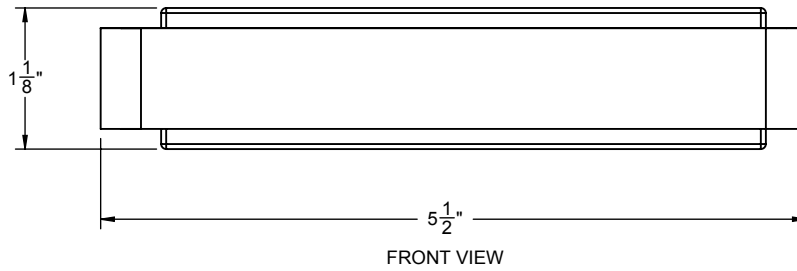

California Faucets®

TERRA MAR™

SINGLE POST PAPER/TOWEL HOLDER

Features

- Over 30 finishes including 14 PVD finishes
- All brass construction
- Includes all mounting hardware

78-STP

Codes/Standards Applicable

Product meets or exceeds the following:

- None applicable

SPECIFICATIONS SUBJECT TO CHANGE WITHOUT NOTICE

ALL DIMENSIONS SHOWN TO NEAREST 1/16"