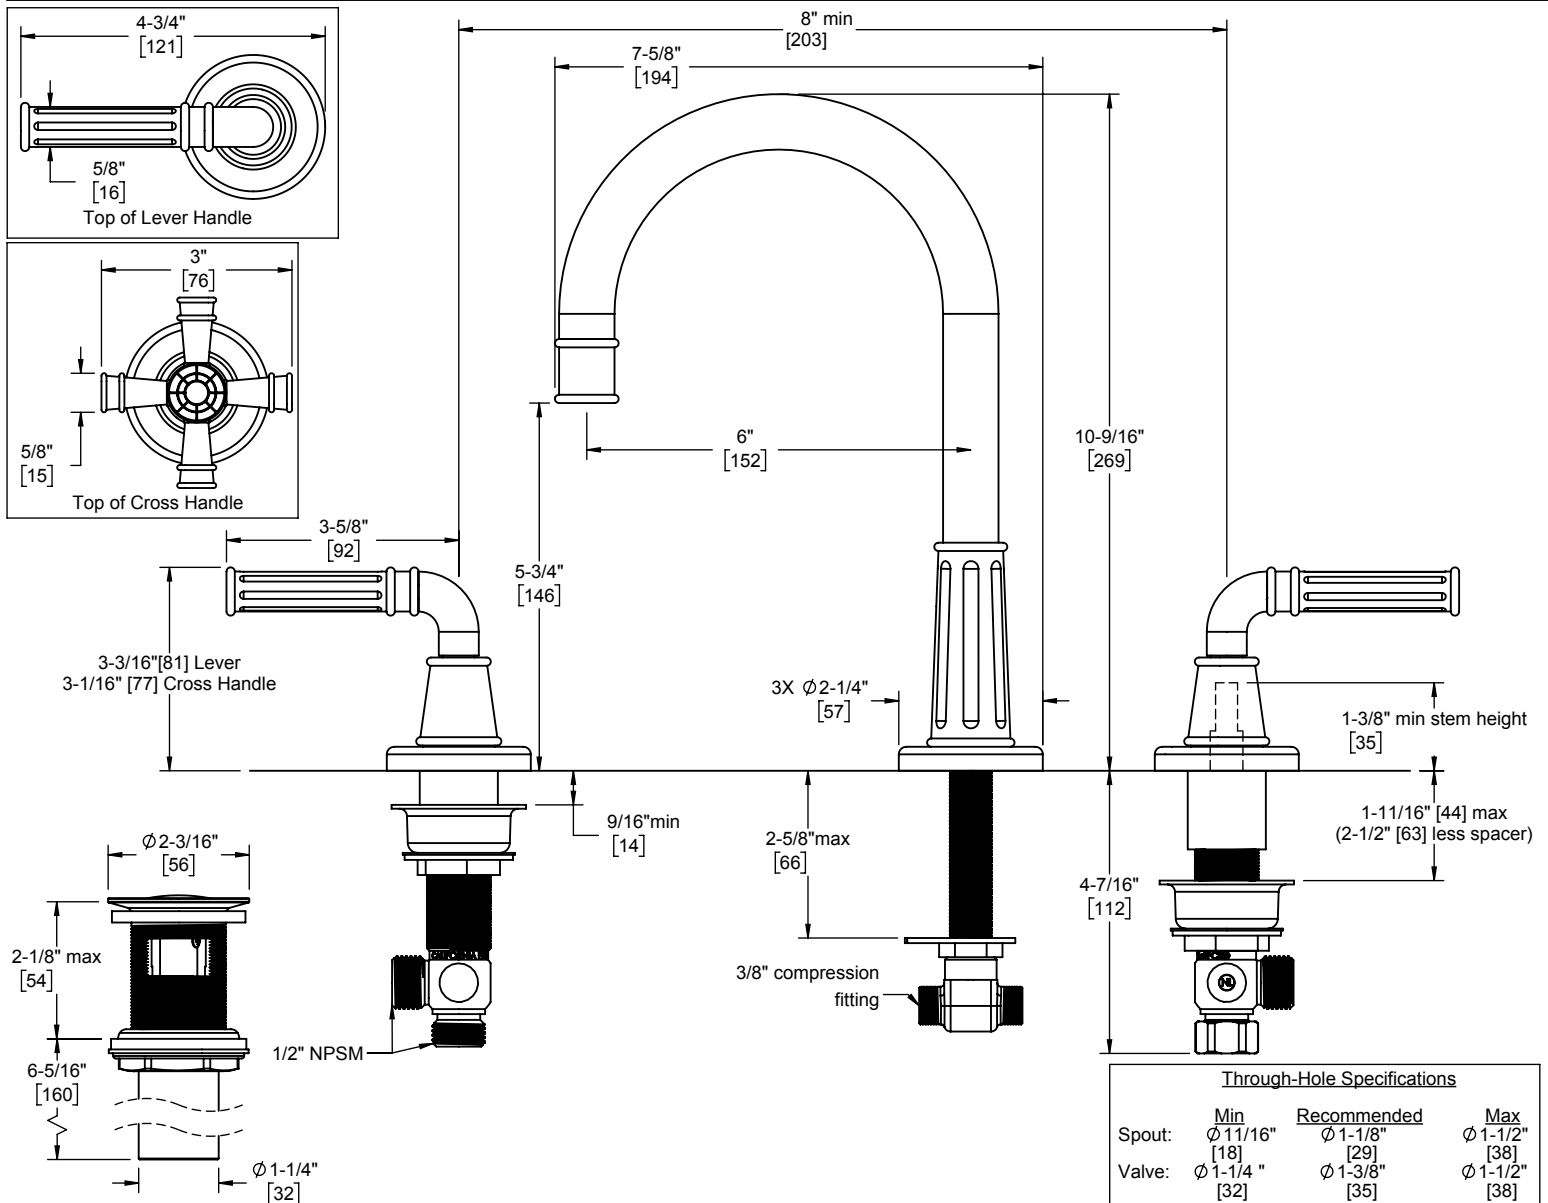

California Faucets®

CHRISTOPHERGRUBB Collection

Trousdale™

Widespread Lavatory Faucet

Features

- Available in 28 finishes including 13 PVD finishes
- All brass construction
- 1/4 turn ceramic disc cartridge(s)
- Flexible braided hoses for ease of installation
- Φ 1-1/4" all brass touch style pop up drain assembly
- 1.2gpm (4.5 L/min) max flow rate

**C102
C102X
C102XS**

C102-ZZ shown

Codes/Standards

Product meets or exceeds the following:

- ASME A112.18.1/CSA B125.1
- NSF 61, NSF 372, CEC & DOE
- EPA WaterSense
- Commonwealth of MA
- ADA compliant (lever only)

Specifications subject to change without notice

Dimensions are inches, rounded to 1/16"
[Dimensions in brackets are mm, rounded to 1mm]