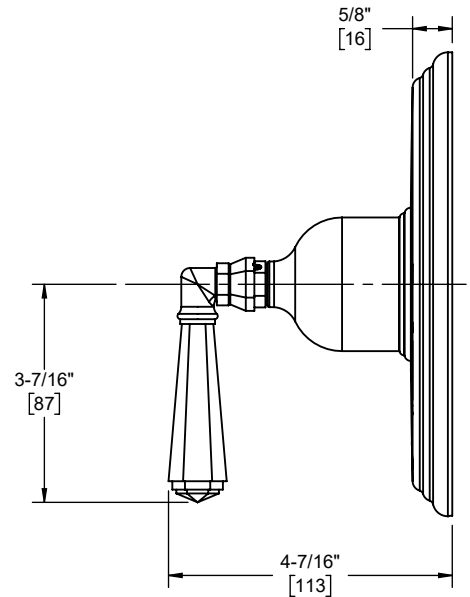

Features

- Available in 28 finishes including 13 PVD finishes
- All brass construction
- Controls two independent outlet devices (e.g. tub/shower or shower/handshower)
- Single-handle with markings for dual outlets
- screwless faceplate
- 7-1/4" round faceplate

TO-PB2L-46
TO-PB2L-47

(TO-PB2L-46 SHOWN)

(TO-PB2L-47 SHOWN)

Codes/Standards

Product meets or exceeds the following:

- ASME A112.18.1/CSA B125.1
- ASSE 1016

Dimensions are inches, rounded to 1/16"
[Dimensions in brackets are mm, rounded to 1mm]