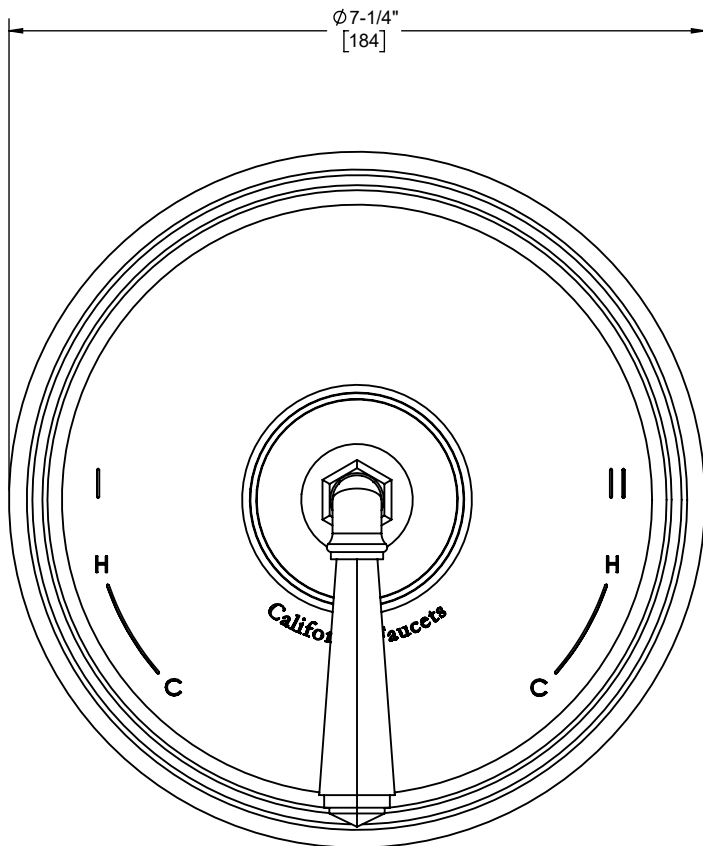

Features

- Available in 28 finishes including 13 PVD finishes
- All brass construction
- Controls two independent outlet devices (e.g. tub/shower or shower/handshower)
- Single-handle with markings for dual outlets
- screwless faceplate
- 7-1/4" round faceplate

TO-PB2L-46
TO-PB2L-47

(TO-PB2L-46 SHOWN)

(TO-PB2L-47 SHOWN)

Codes/Standards

Product meets or exceeds the following:

- ASME A112.18.1/CSA B125.1
- ASSE 1016

Dimensions are inches, rounded to 1/16"
[Dimensions in brackets are mm, rounded to 1mm]