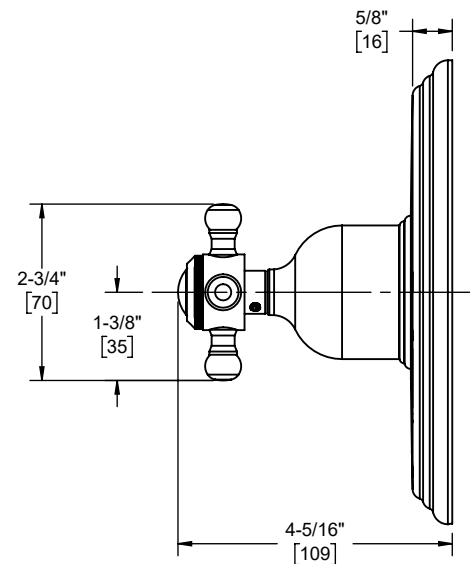

Features

- Available in 28 finishes including 13 PVD finishes
- All brass construction
- Controls two independent outlet devices (e.g. tub/shower or shower/handshower)
- Single-handle with markings for dual outlets
- screwless faceplate
- 7-1/4" round faceplate

TO-PB2L-46
TO-PB2L-47

(TO-PB2L-46 SHOWN)

(TO-PB2L-47 SHOWN)

Codes/Standards

Product meets or exceeds the following:

- ASME A112.18.1/CSA B125.1
- ASSE 1016

Dimensions are inches, rounded to 1/16"
[Dimensions in brackets are mm, rounded to 1mm]