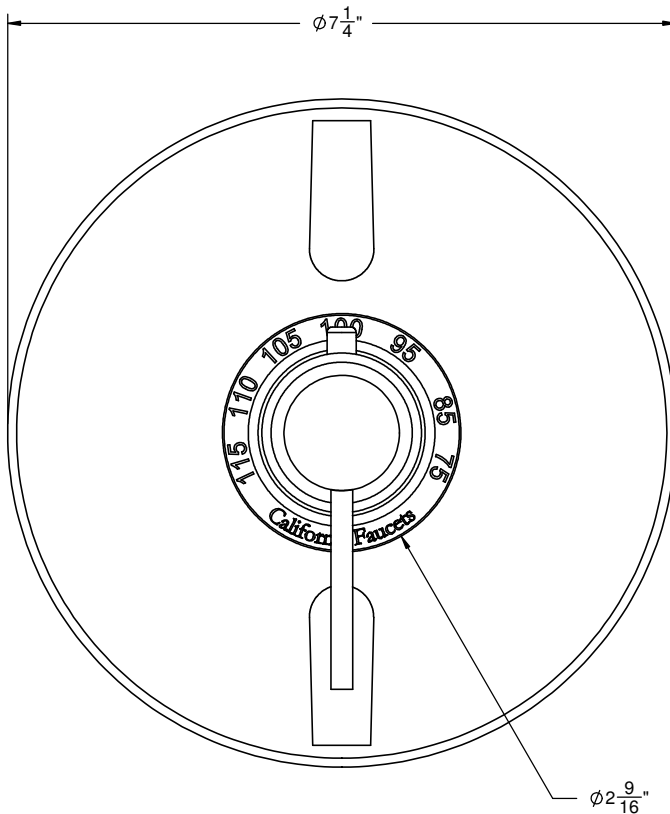

California Faucets®

Bel Canto™

STYLETHERM TRIM ONLY W/ DUAL VOLUME CONTROL

Features

- All brass construction
- 100° F safety stop button with manual override
- Dual integral volume control
- 7-1/4" round faceplate
- Less head, arm, flange and spout
- Engraved brass temperature ring
- Over 30 finishes including 15 PVD finishes

Codes/Standards Applicable

Product meets or exceeds the following:

- ASME A112.18.1/CSA B125.1
- ASSE 1016
- ADA compliant

TO-TH2L-E3

ALL DIMENSIONS SHOWN TO NEAREST 1/16"