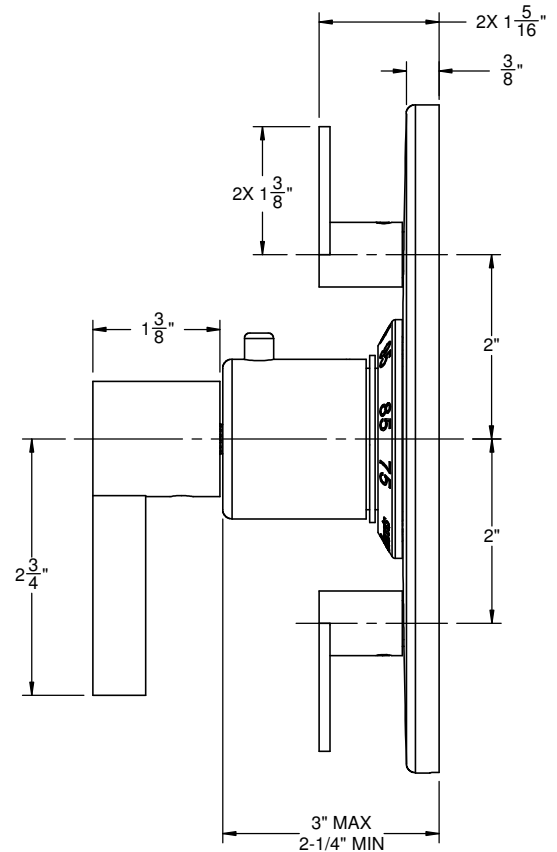

California Faucets®

Bel Canto™

STYLETHERM TRIM ONLY W/ DUAL VOLUME CONTROL

Features

- All brass construction
- 100° F safety stop button with manual override
- Dual integral volume control
- 7-1/4" round faceplate
- Less head, arm, flange and spout
- Engraved brass temperature ring
- Over 30 finishes including 15 PVD finishes

Codes/Standards Applicable

Product meets or exceeds the following:

- ASME A112.18.1/CSA B125.1
- ASSE 1016
- ADA compliant

TO-TH2L-E3

ALL DIMENSIONS SHOWN TO NEAREST 1/16"