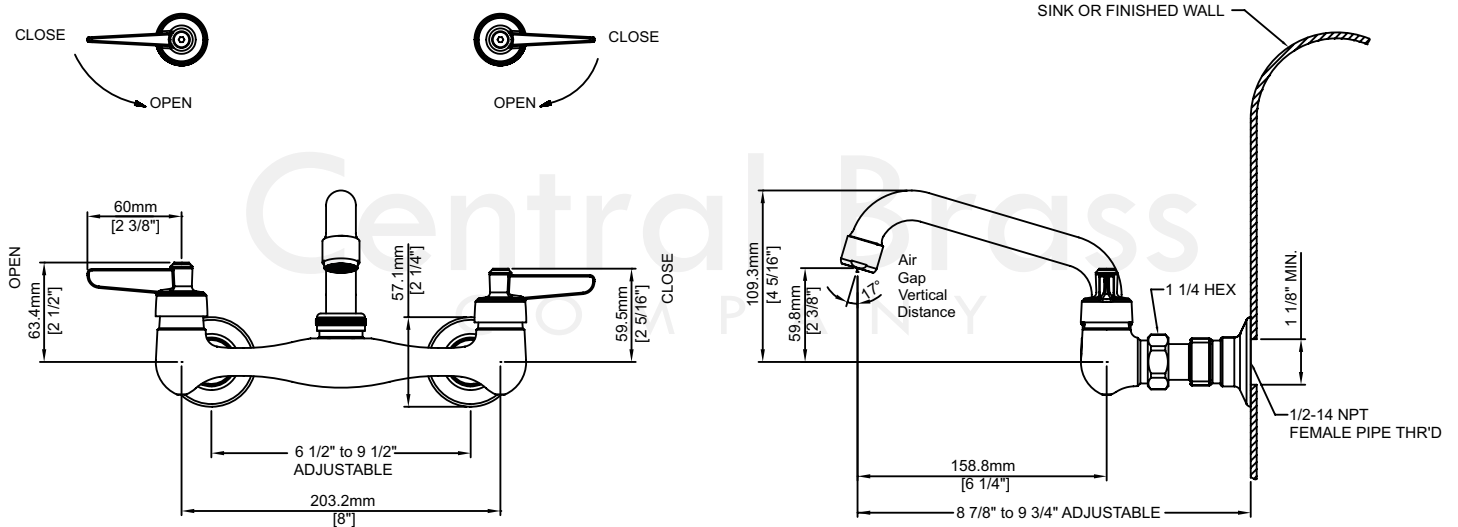

Model# 0047-SLE0

Two Handle Wallmount Kitchen Faucet

0047-SLE0/REV. 11 2016

Product Specifications subject to change without notice