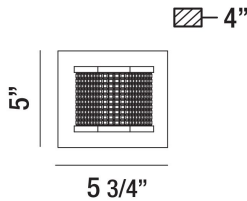

BELGROUE, WALL MOUNT

PRODUCT DETAILS

No.	:	35718-017
Product Color	:	CHROME
Product Material	:	METAL
Shade / Accent Colour	:	CLEAR
Shade / Accent Material	:	GLASS
Width	:	5.75"
Height	:	5"
Ext	:	4"
Weight	:	1.7lbs

LIGHT SOURCE DETAILS

Light Source Type	:	INTEGRATED LED
Input Voltage	:	120V
Bulb Voltage	:	120V
Total Wattage	:	7W
Total Lumen	:	570lm
Kelvin	:	3000K
CRI	:	90+
Dimmable	:	Yes

Options Available

ITEM NO.	FINISH	SHADE
35718-017	CHROME	CLEAR

TECHNICAL DETAILS

Canopy / Backplate Length	:	4.5"
Canopy / Backplate Height	:	1.25"
Canopy / Backplate Width	:	4.5"
Location	:	DAMP
Approval	:	

PROJECT INFORMATION

Job Name: Date: Type:

Comments: