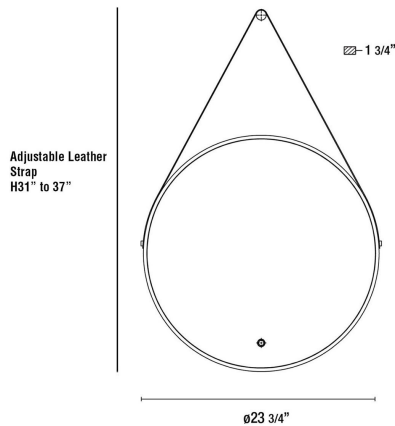

Options Available

ITEM NO.	FINISH	SHADE
35885-016