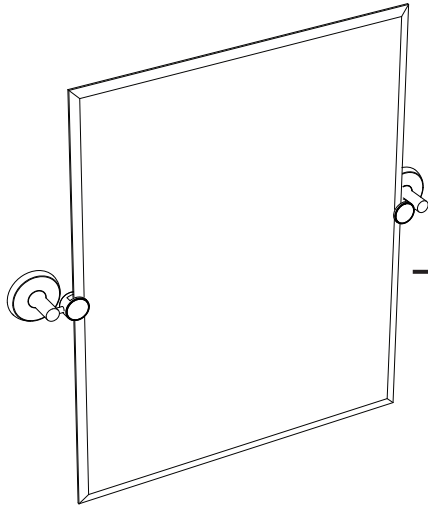

Designer II Collection

General Specifications

Pivoting Frameless
Rectangle Mirror
(Beveled)

#5079SM (Chrome)