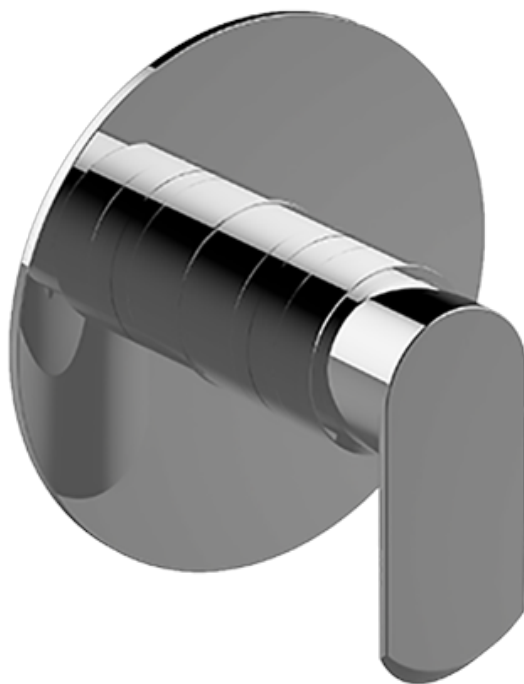

SHOWER
Contemporary Round
Thermostatic Set w/Body Sprays
& Handshower
GB1.131A-LM45S

GRAFF[®]

Information

- 8" Rain Showerhead with 12" Ceiling-Mounted Shower Arm
- Flush-Mounted Swivel Body Sprays (3 pieces)
- 3/4" Thermostatic Valve
- Handshower Set w/Wall Bracket and Multi-function Handshower
- Stop/Volume Control Valves (3 pieces)
- Flow rates: showerhead \leq 1.8 max gpm, handshower \leq 1.5 max gpm, body sprays \leq 1.5 max gpm each
- Optional Extension Kit

SHOWER
Rough
G-8005

GRAFF®

Information

- 18.4 gpm @ 60 psi
- 3/4" universal inlets/outlets with female threads
- Built-in service stops
- Complete serviceability from front of all units
- Supplied with protective plastic cover
- Thermostatic valve uses a paraffin wax cartridge

Finishes

Brushed
Nickel

Polished
Chrome

SHOWER
Phase Thermostatic Valve Trim
with Handle
G-8036-LM45S-T

GRAFF[®]

Information

- Single metal handle and decorative trim plate
- Use with G-8000 or G-8005 thermostatic rough valve
- ADA

Finishes

Brushed
Nickel

Polished
Chrome

G-8036-LM45S

Phase Collection

Thermostatic Valve Trim with Handle

Product Features

- Single metal handle and decorative trim plate
- Use with G-8000 or G-8005 thermostatic rough valve