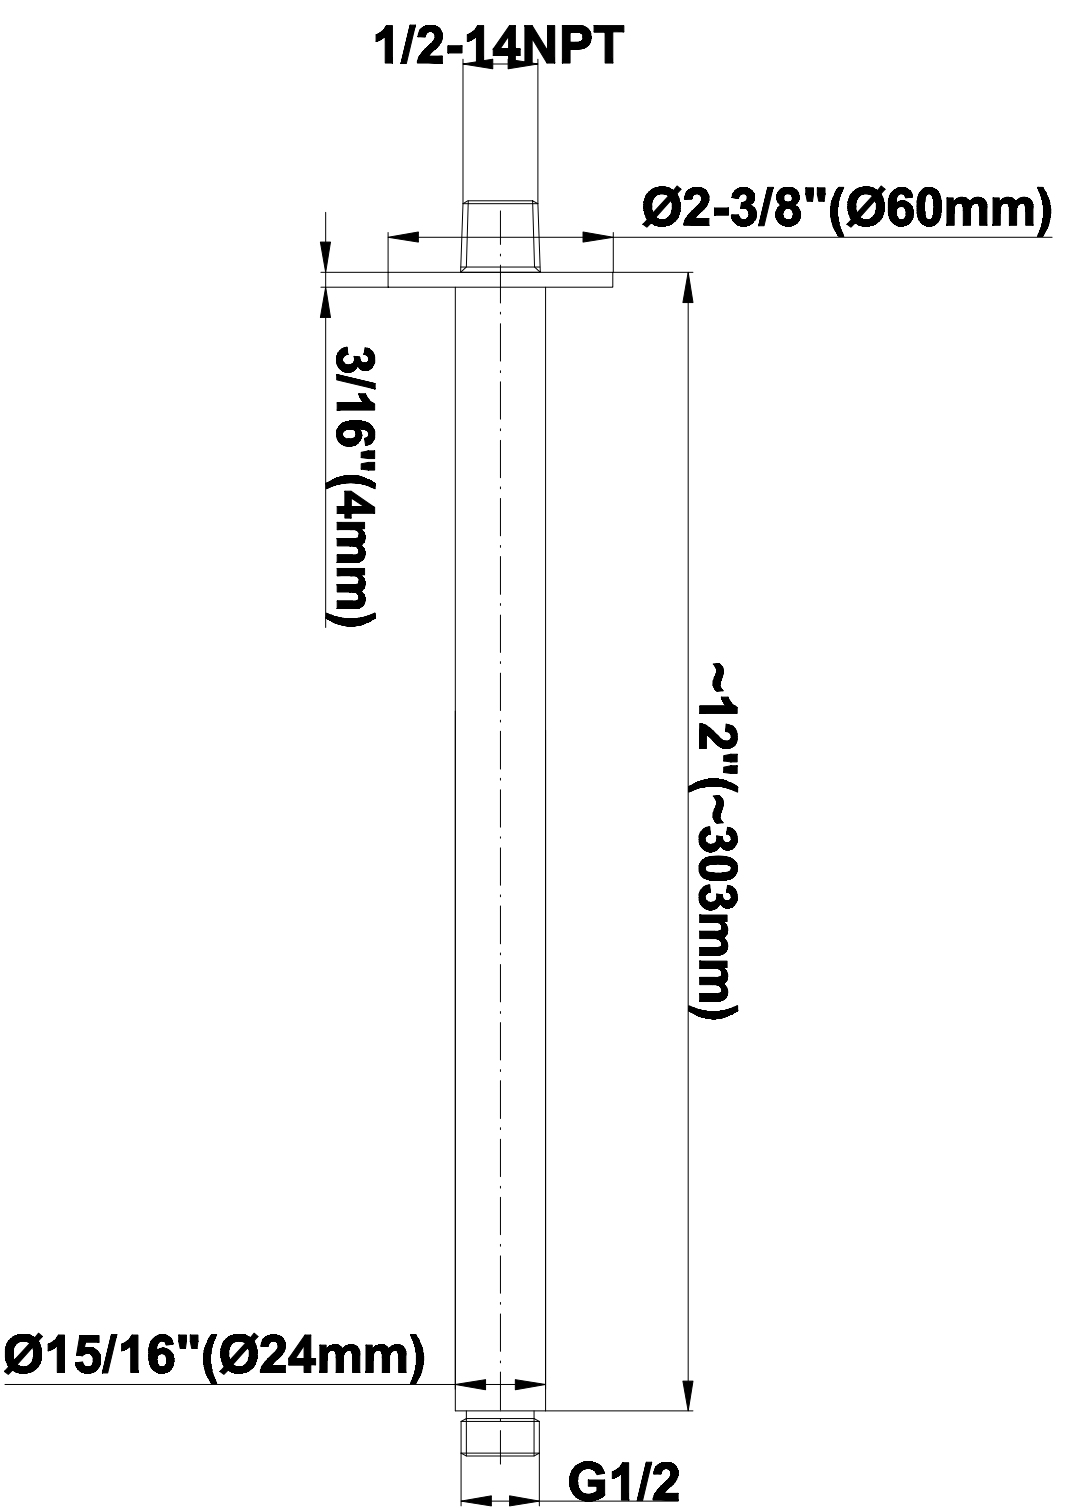

SHOWER
Contemporary Round
Thermostatic Set w/Body Sprays
& Handshower
GB1.131A-LM45S

GRAFF[®]

Information

- 8" Rain Showerhead with 12" Ceiling-Mounted Shower Arm
- Flush-Mounted Swivel Body Sprays (3 pieces)
- 3/4" Thermostatic Valve
- Handshower Set w/Wall Bracket and Multi-function Handshower
- Stop/Volume Control Valves (3 pieces)
- Flow rates: showerhead \leq 1.8 max gpm, handshower \leq 1.5 max gpm, body sprays \leq 1.5 max gpm each
- Optional Extension Kit

GRAFF[®]

Information

- Includes arm and solid round flange
- 1/2" NPT male thread inlet
- For use with all showerheads

Finishes

Brushed
Nickel

Polished
Chrome

G-8541

SHOWER
59" Shower Hose
G-8605