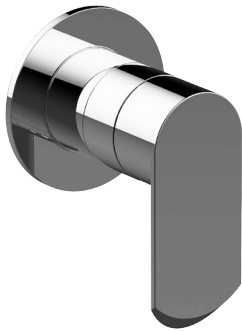

Finishes

Brushed
Nickel

Polished
Chrome

SHOWER
Phase Thermostatic Valve Trim
with Handle
G-8036-LM45S-T

GRAFF[®]

Information

- Single metal handle and decorative trim plate
- Use with G-8000 or G-8005 thermostatic rough valve
- ADA

SHOWER
Phase Stop/Volume Control Valve
Trim with Handle
G-8093-LM45S-T

GRAFF®

Information

- Single metal handle and decorative trim plate
- Use with G-8070 or G-8075 thermostatic stop/volume control rough valve
- ADA

Finishes

Brushed
Nickel

Polished
Chrome

G-8093-LM45S

Phase Collection

Stop/Volume Control Valve Trim with Handle

Product Features

- Single metal handle and decorative trim plate
- Use with G-8070 or G-8075 thermostatic stop/volume control rough valve