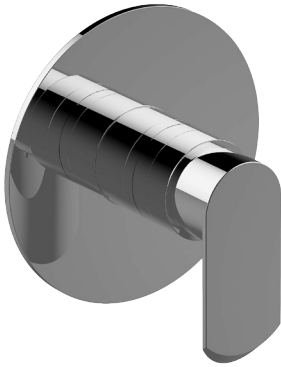

SHOWER
Contemporary Round
Thermostatic Set w/Body Sprays
& Handshower
GB1.131A-LM45S

GRAFF[®]

Information

- 8" Rain Showerhead with 12" Ceiling-Mounted Shower Arm
- Flush-Mounted Swivel Body Sprays (3 pieces)
- 3/4" Thermostatic Valve
- Handshower Set w/Wall Bracket and Multi-function Handshower
- Stop/Volume Control Valves (3 pieces)
- Flow rates: showerhead \leq 1.8 max gpm, handshower \leq 1.5 max gpm, body sprays \leq 1.5 max gpm each
- Optional Extension Kit

SHOWER
Rough
G-8005

GRAFF®

Information

- 18.4 gpm @ 60 psi
- 3/4" universal inlets/outlets with female threads
- Built-in service stops
- Complete serviceability from front of all units
- Supplied with protective plastic cover
- Thermostatic valve uses a paraffin wax cartridge

Finishes

Brushed
Nickel

Polished
Chrome

SHOWER
Phase Thermostatic Valve Trim
with Handle
G-8036-LM45S-T

GRAFF[®]

Information

- Single metal handle and decorative trim plate
- Use with G-8000 or G-8005 thermostatic rough valve
- ADA

Finishes

Brushed
Nickel

Polished
Chrome

G-8036-LM45S

Phase Collection

Thermostatic Valve Trim with Handle

Product Features

- Single metal handle and decorative trim plate
- Use with G-8000 or G-8005 thermostatic rough valve