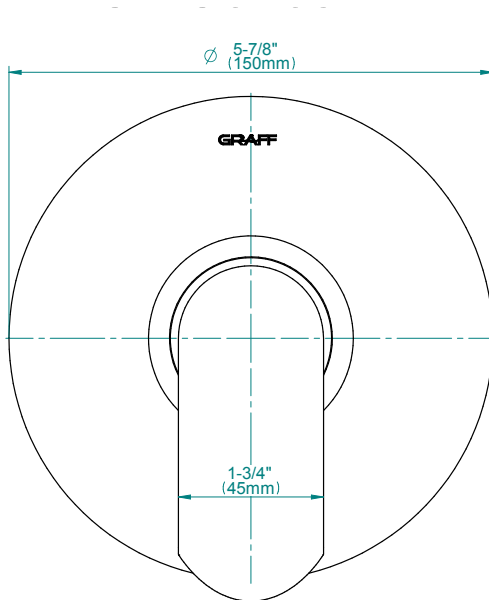

The measurements shown are for reference only. Products and specifications shown are subject to change without notice. Revised 06/2014.

www.graff-faucets.com | phone: 800-959-4723