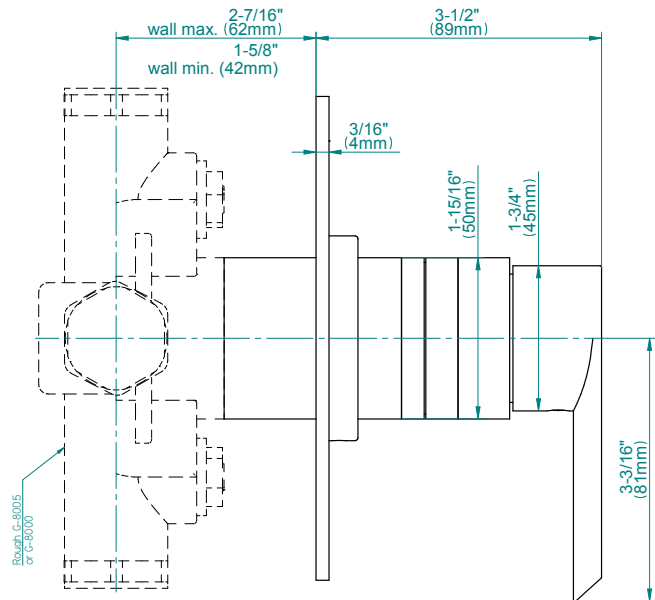

The measurements shown are for reference only. Products and specifications shown are subject to change without notice. Revised 06/2014.

www.graff-faucets.com | phone: 800-959-4723