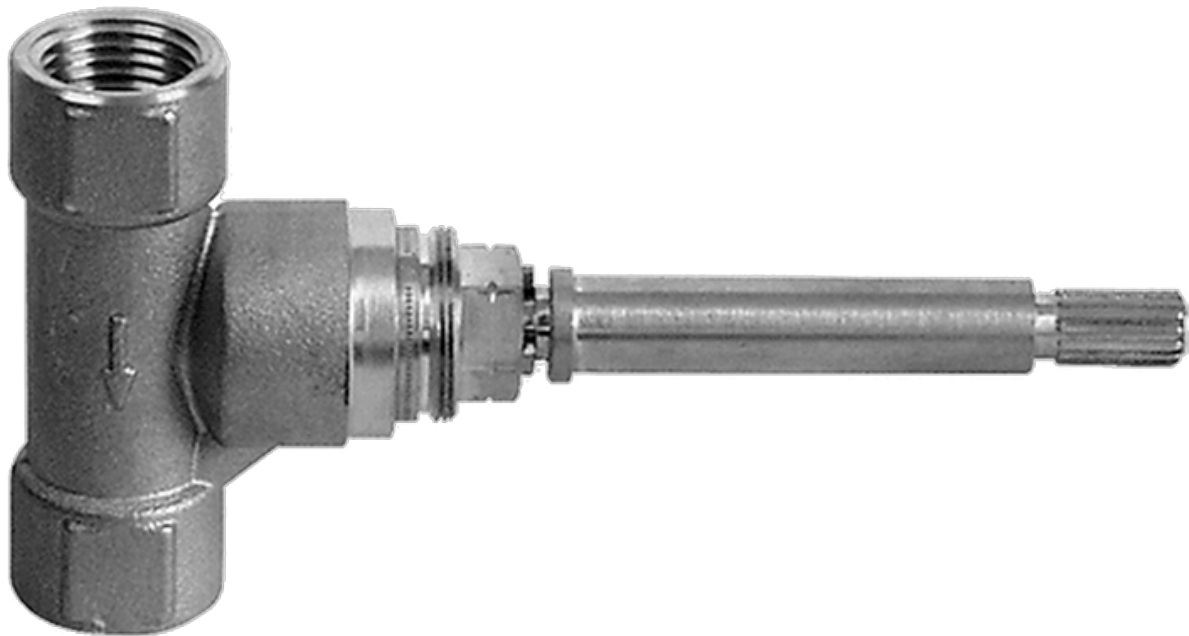

SHOWER  
Square Thermostatic Ski Shower  
Set w/Body Sprays &  
Handshowers (Trim & Rough)  
**GE1.120A-LM40S**

---

**GRAFF®**

## Information

- 3/4" Thermostatic Valve and Trim
- Showerhead with No-Clog, Easy-Clean Spray Nozzles
- Swivel Body Sprays (4 pieces)
- Handshower Set w/Wall Bracket
- Stop/Volume Control Valves and Trim (3 pieces)
- Optional Extension Kit
- 3/4" Thermostatic Rough Valve Flow Rate ~18 gpm @60 psi
- Flow Rates: showerhead  $\leq 2.5$  max gpm, handshower  $\leq 1.5$  max gpm

## Information

- 1/2" universal inlets/outlets with female threads
- Supplied with protective plastic cover