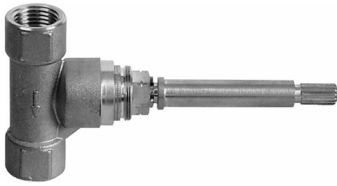

## Information

- 1/2" universal inlets/outlets with female threads
- Supplied with protective plastic cover

## 1/2" Concealed Stop/Volume Control Rough Valve