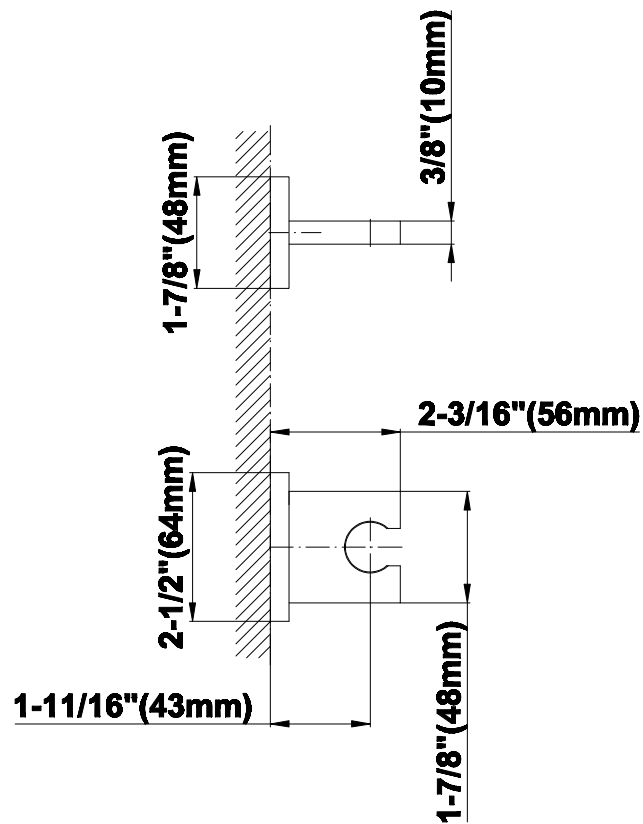

The measurements shown are for reference only. Products and specifications shown are subject to change without notice. Revised 02/2017.

www.graff-faucets.com | phone: 800-954-4723