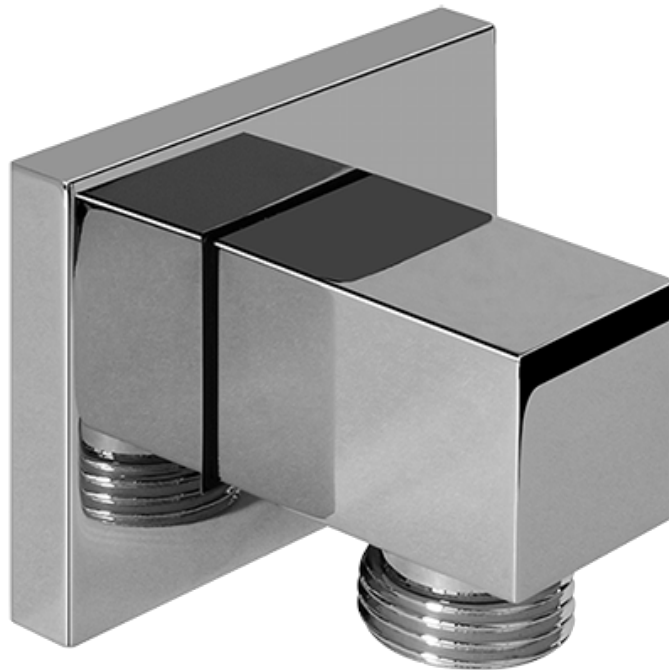

SHOWER
59" Shower Hose
G-8605

GRAFF®

Information

- Brass spiral flexible hose with conical nut

Finishes

Polished
Chrome

Steelnox®
(Satin Nickel)

Product Features

* Special order finish- call for availability

SHOWER
Contemporary Square Wall
Bracket for Handshower
G-8632

GRAFF®

Information

- Solid brass construction

Finishes

Polished
Chrome

Steelnox®
(Satin Nickel)

G-8632

Contemporary Square Wall Bracket for Handshower

Product Features

- Solid brass construction

Available Finishes

- Polished Chrome
G-8632-PC
- Steelnox[®]
G-8632-SN

Warranty

- Limited lifetime warranty

www.graff-faucets.com | phone: 800-954-4723

SHOWER
Contemporary Square Wall Supply
Elbow
G-8633

GRAFF®

Information

- 1/2" NPT female thread inlet

Finishes

Polished
Chrome

Steelnox®
(Satin Nickel)