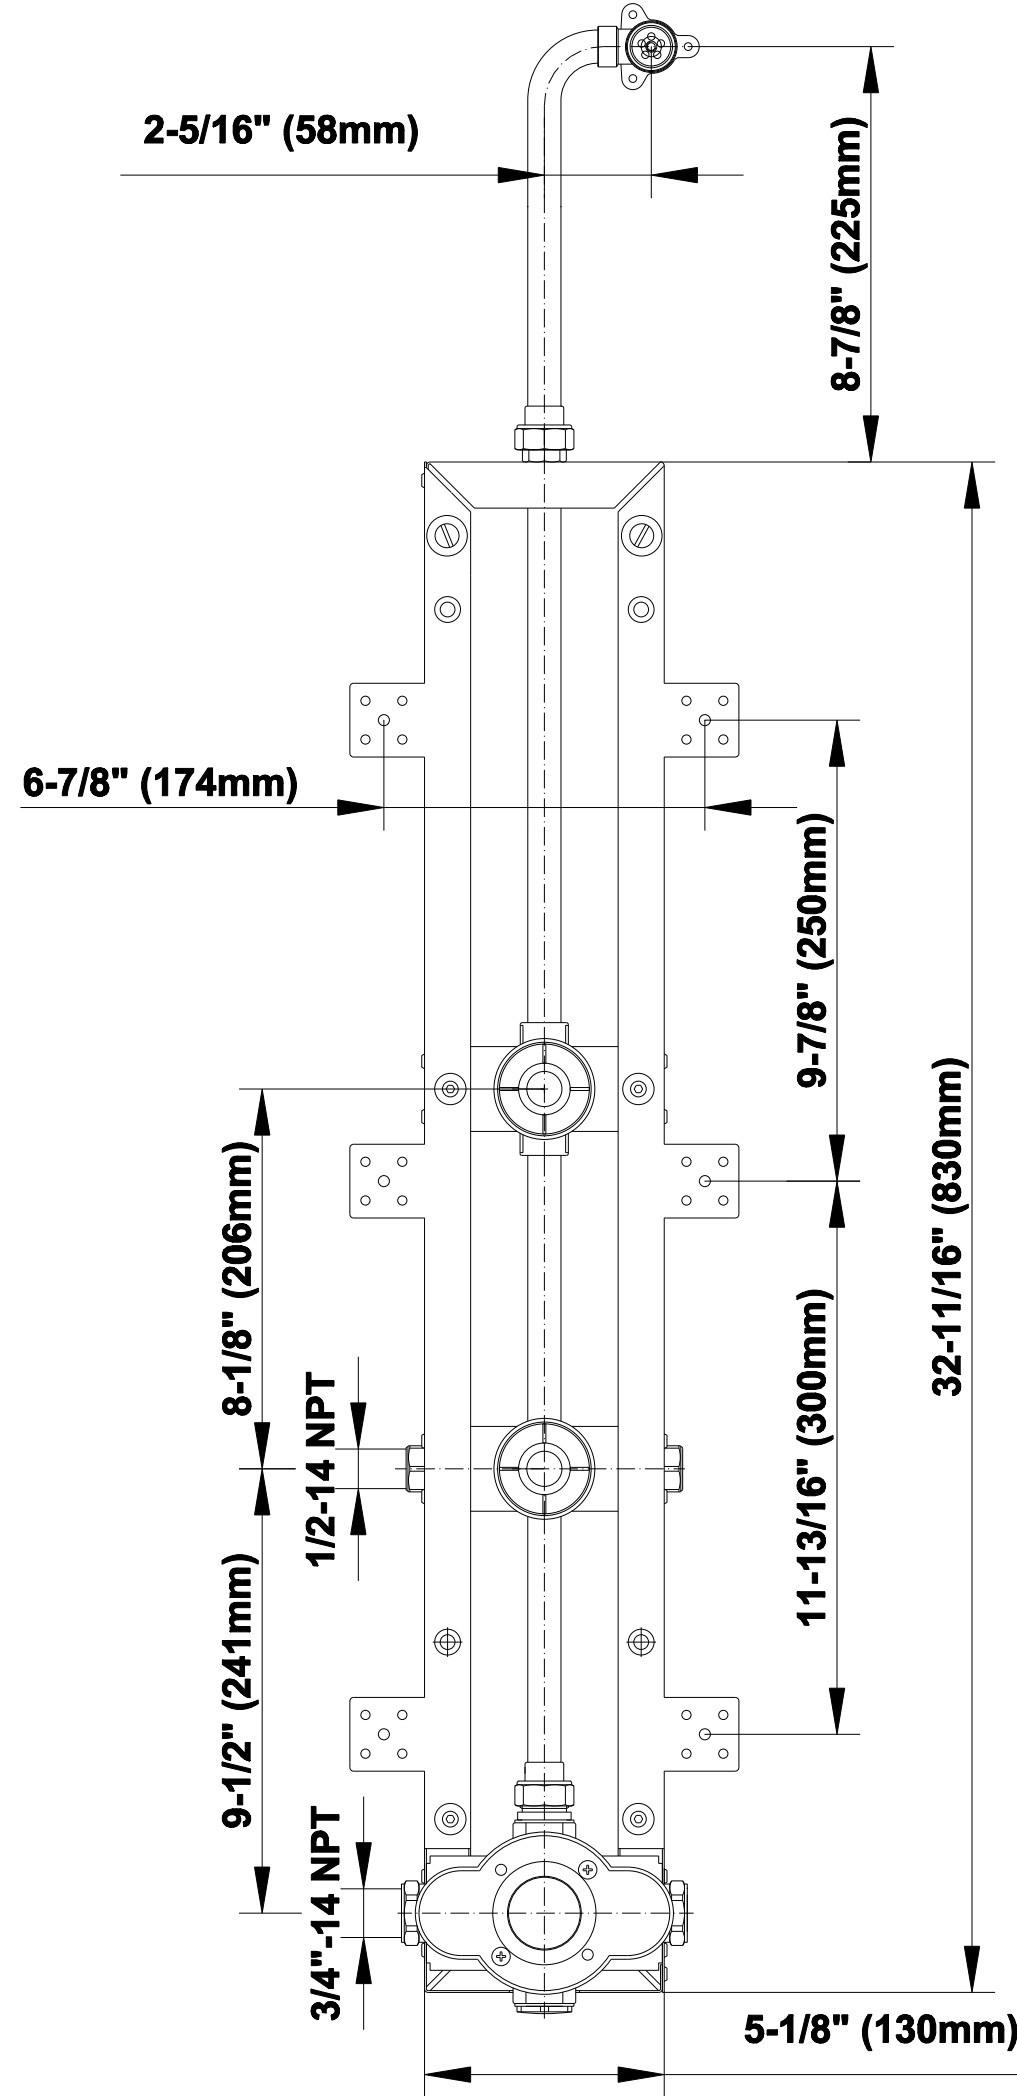

SHOWER
Square Thermostatic Ski Shower
Set w/Handshowers (Trim &
Rough)
GE2.020A-C14S

GRAFF®

Information

- 3/4" Thermostatic Valve
- Showerhead with no-clog, easy-clean spray nozzles
- Handshower Set w/Wall Bracket
- Optional Extension Kit Available
- Flow Rates: showerhead ≤ 2.5 max gpm, handshower ≤ 1.5 max gpm

SHOWER
59" Shower Hose
G-8605

GRAFF®

Information

- Brass spiral flexible hose with conical nut

Finishes

Polished
Chrome

Steelnox®
(Satin Nickel)

Product Features

Finishes

Polished
Chrome

Steelnox®
(Satin Nickel)

G-8654

Shower Components
Contemporary Rectangle Handshower

Product Features

- Smooth, all-metal handle
- Shower hose not included
- Includes internal backflow preventer
- Handshower flow rate ≤ 1.5 max gpm

SHOWER
Rough Ski Shower
G-8805

GRAFF®

Information

- Complete rough box includes 1 thermostatic and 2 Stop/Volume Control Valves

Finishes

Polished
Chrome

Steelnox®
(Satin Nickel)

Complete Rough Box G-8805