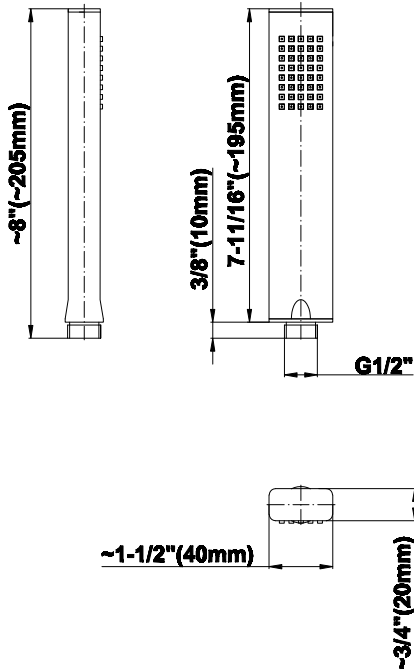

G-8654

Shower Components
Contemporary Rectangle Handshower

Product Features

- Smooth, all-metal handle
- Shower hose not included
- Includes internal backflow preventer
- Handshower flow rate ≤ 1.5 max gpm

Warranty

- Limited lifetime warranty

For complete warranty information go to
<https://www.graff-designs.com/en/info/faqs>

Available Finishes

- Polished Chrome
  G-8654-PC
- Polished Nickel
  G-8654-PN
- Brushed Nickel
  G-8654-BNi
- Matte Black*
  G-8654-MBK*
- Architectural Black*
  G-8654-BK*
- Architectural White*
  G-8654-WT*
- Steelnox (Satin Nickel)
  G-8654-SN
- Olive Bronze*
  G-8654-OB*
- Gunmetal*
  G-8654-GM*
- OR'osa PVD*
  G-8654-RG*
- Brushed OR'osa PVD*
  G-8654-BRG*
- Onyx PVD*
  G-8654-OX*
- Brushed Onyx PVD*
  G-8654-BOX*
- 24K Brushed Gold*
  G-8654-BAU*
- 24K Gold*
  G-8654-AU*

* Special order finish- call for availability

The measurements shown are for reference only. Products and specifications shown are subject to change without notice. Revised 11/2019

www.graff-designs.com | phone: 800-954-4723