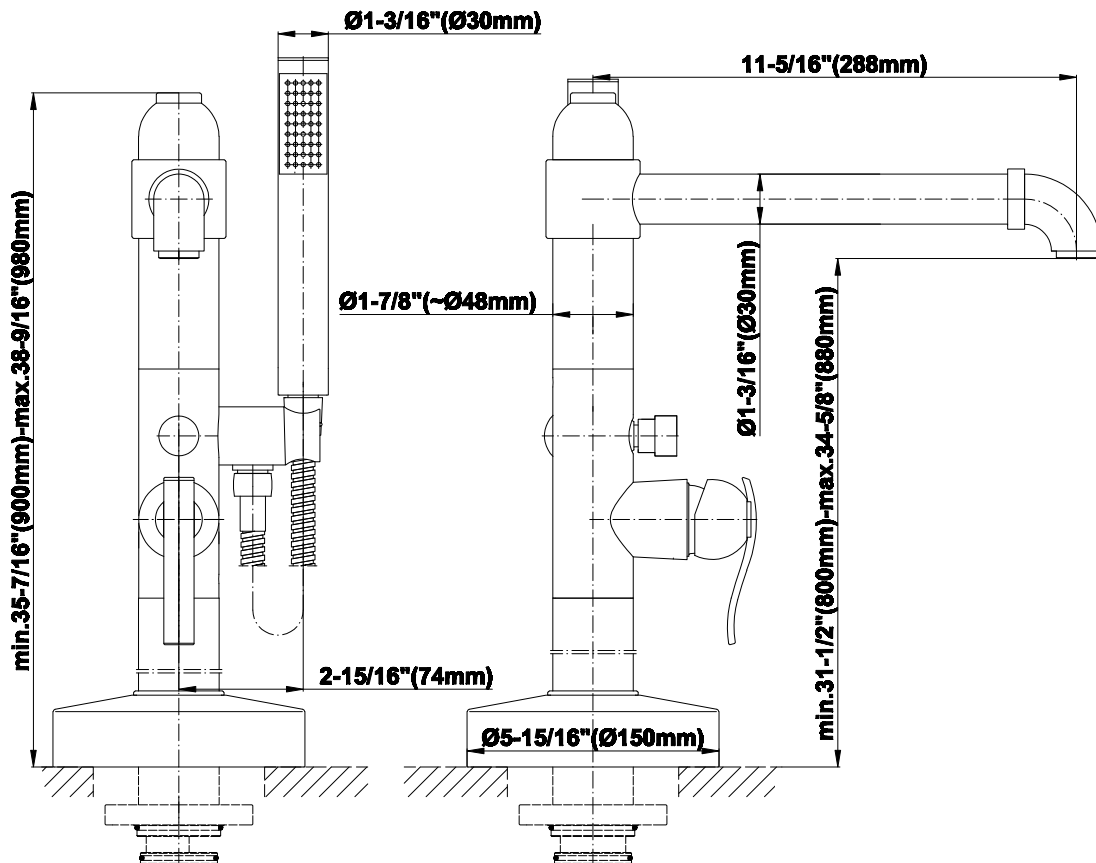

The measurements shown are for reference only. Products and specifications shown are subject to change without notice. Revised 11/2017

www.graff-faucets.com | phone: 800-954-4723