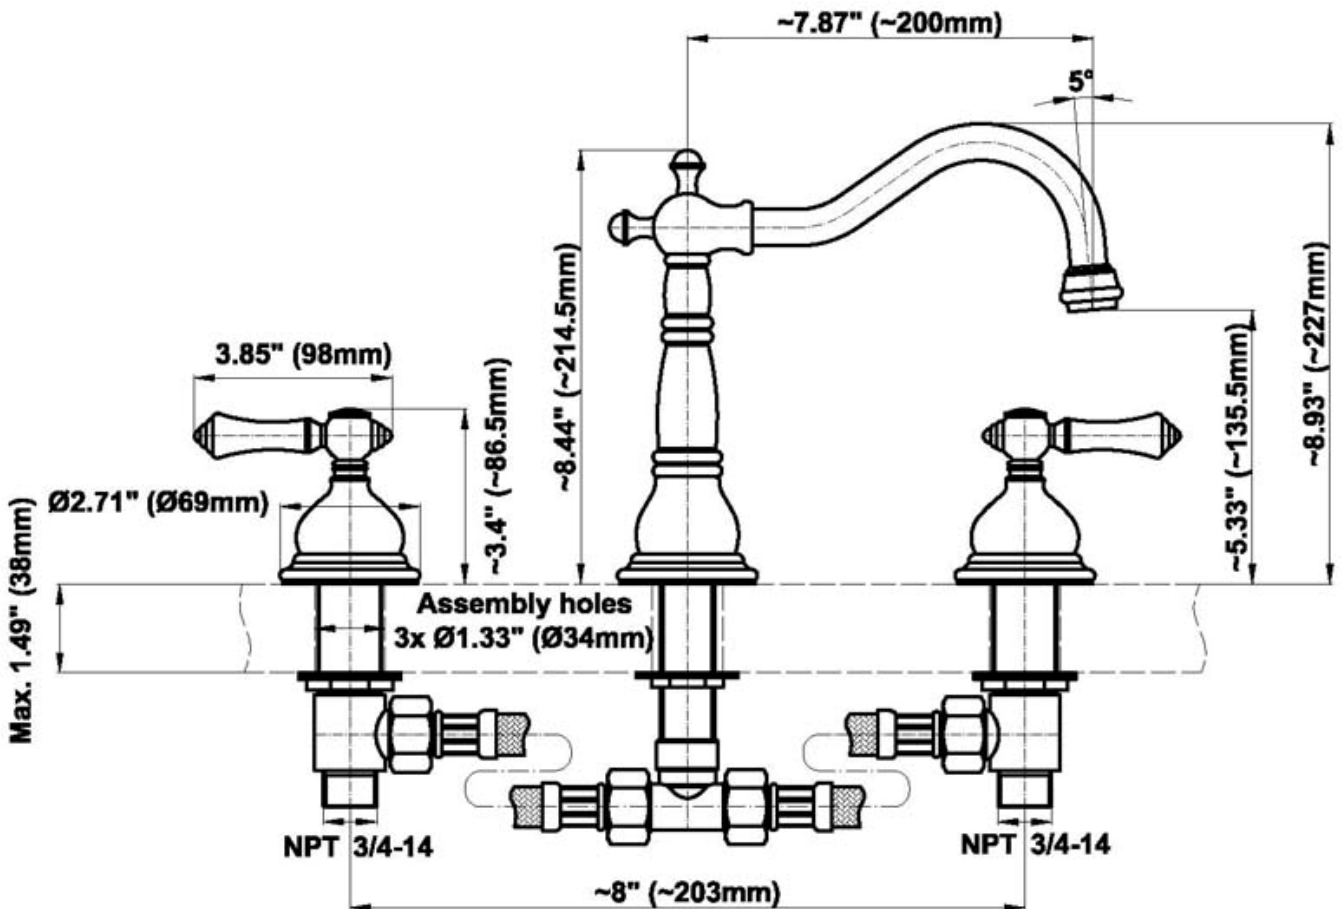

The measurements shown are for reference only. Products and specifications shown are subject to change without notice. Revised 07/2012.

www.graff-faucets.com | phone: 800-954-4723