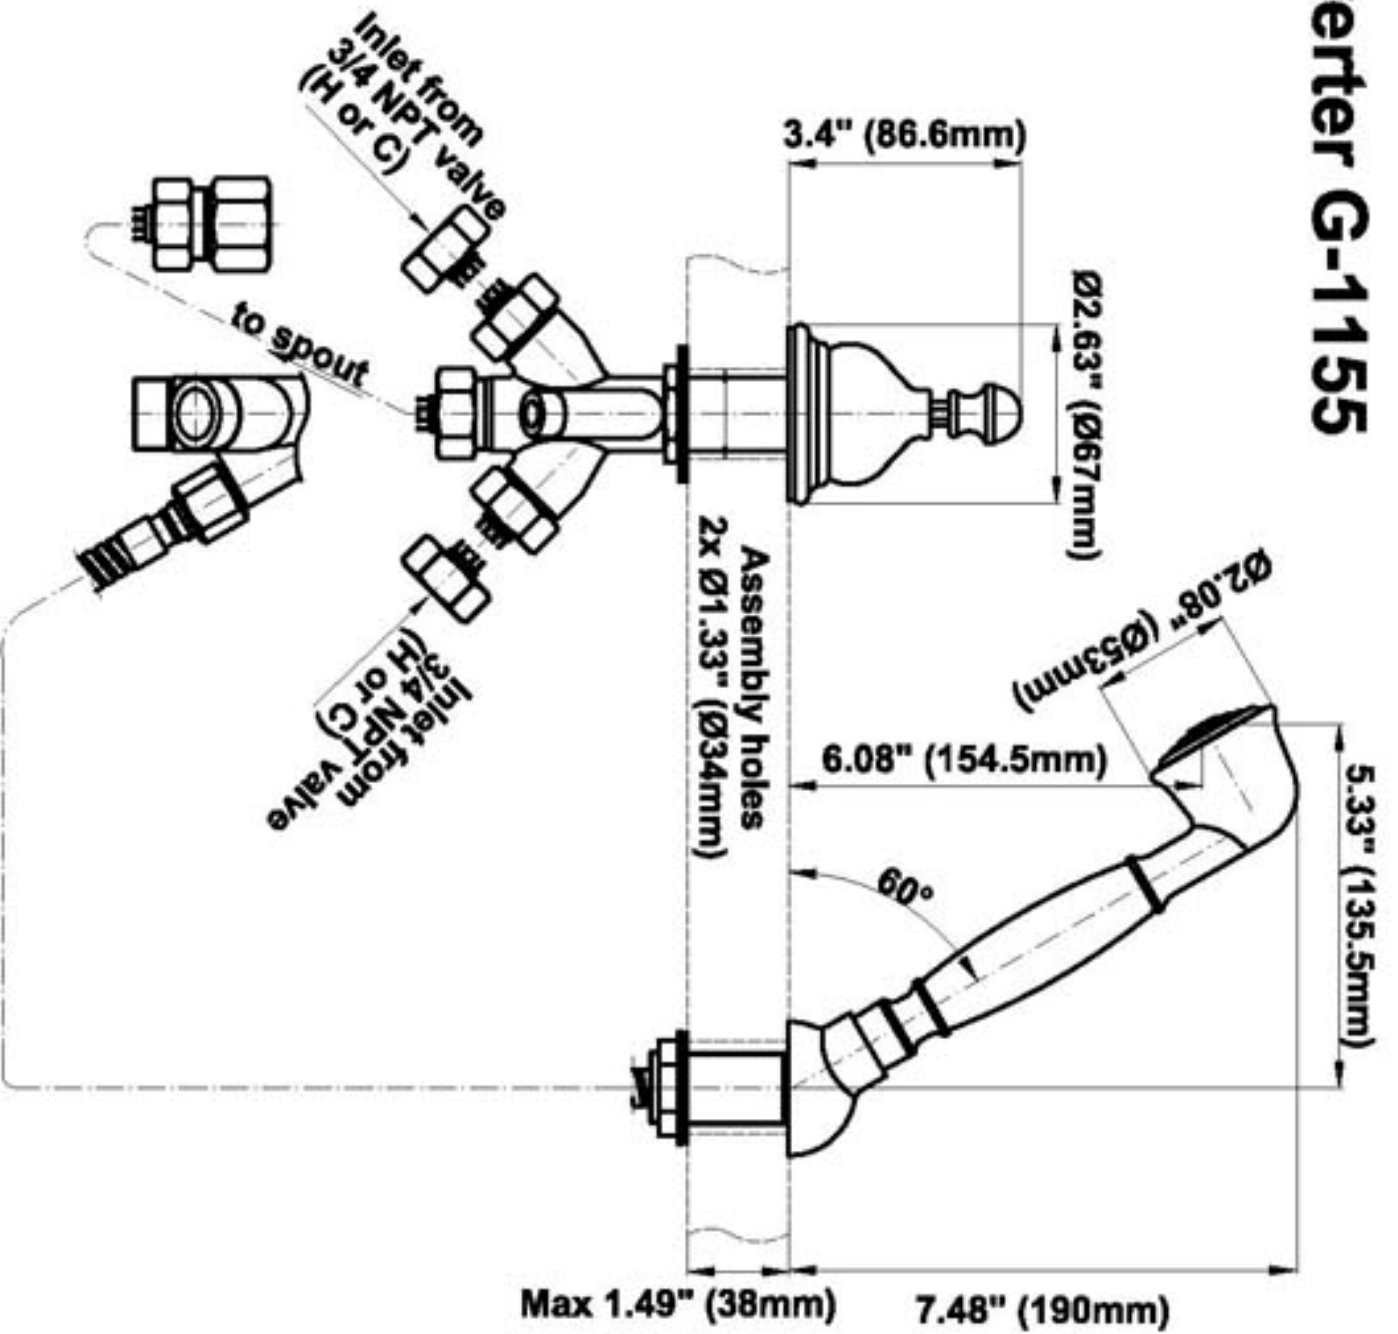

Atlantis diverter G-1155