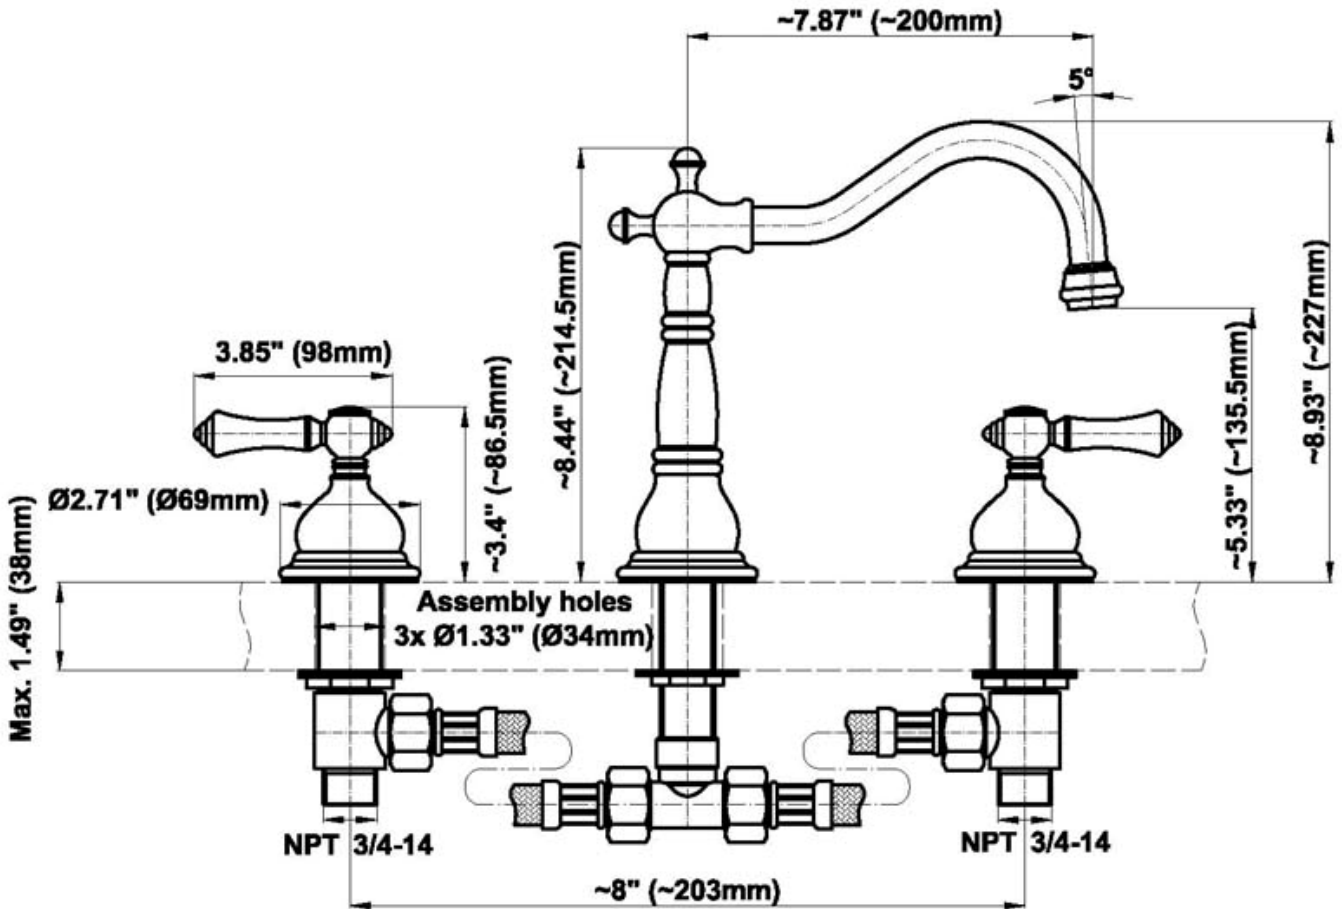

The measurements shown are for reference only. Products and specifications shown are subject to change without notice. Revised 07/2012.

www.graff-faucets.com | phone: 800-954-4723