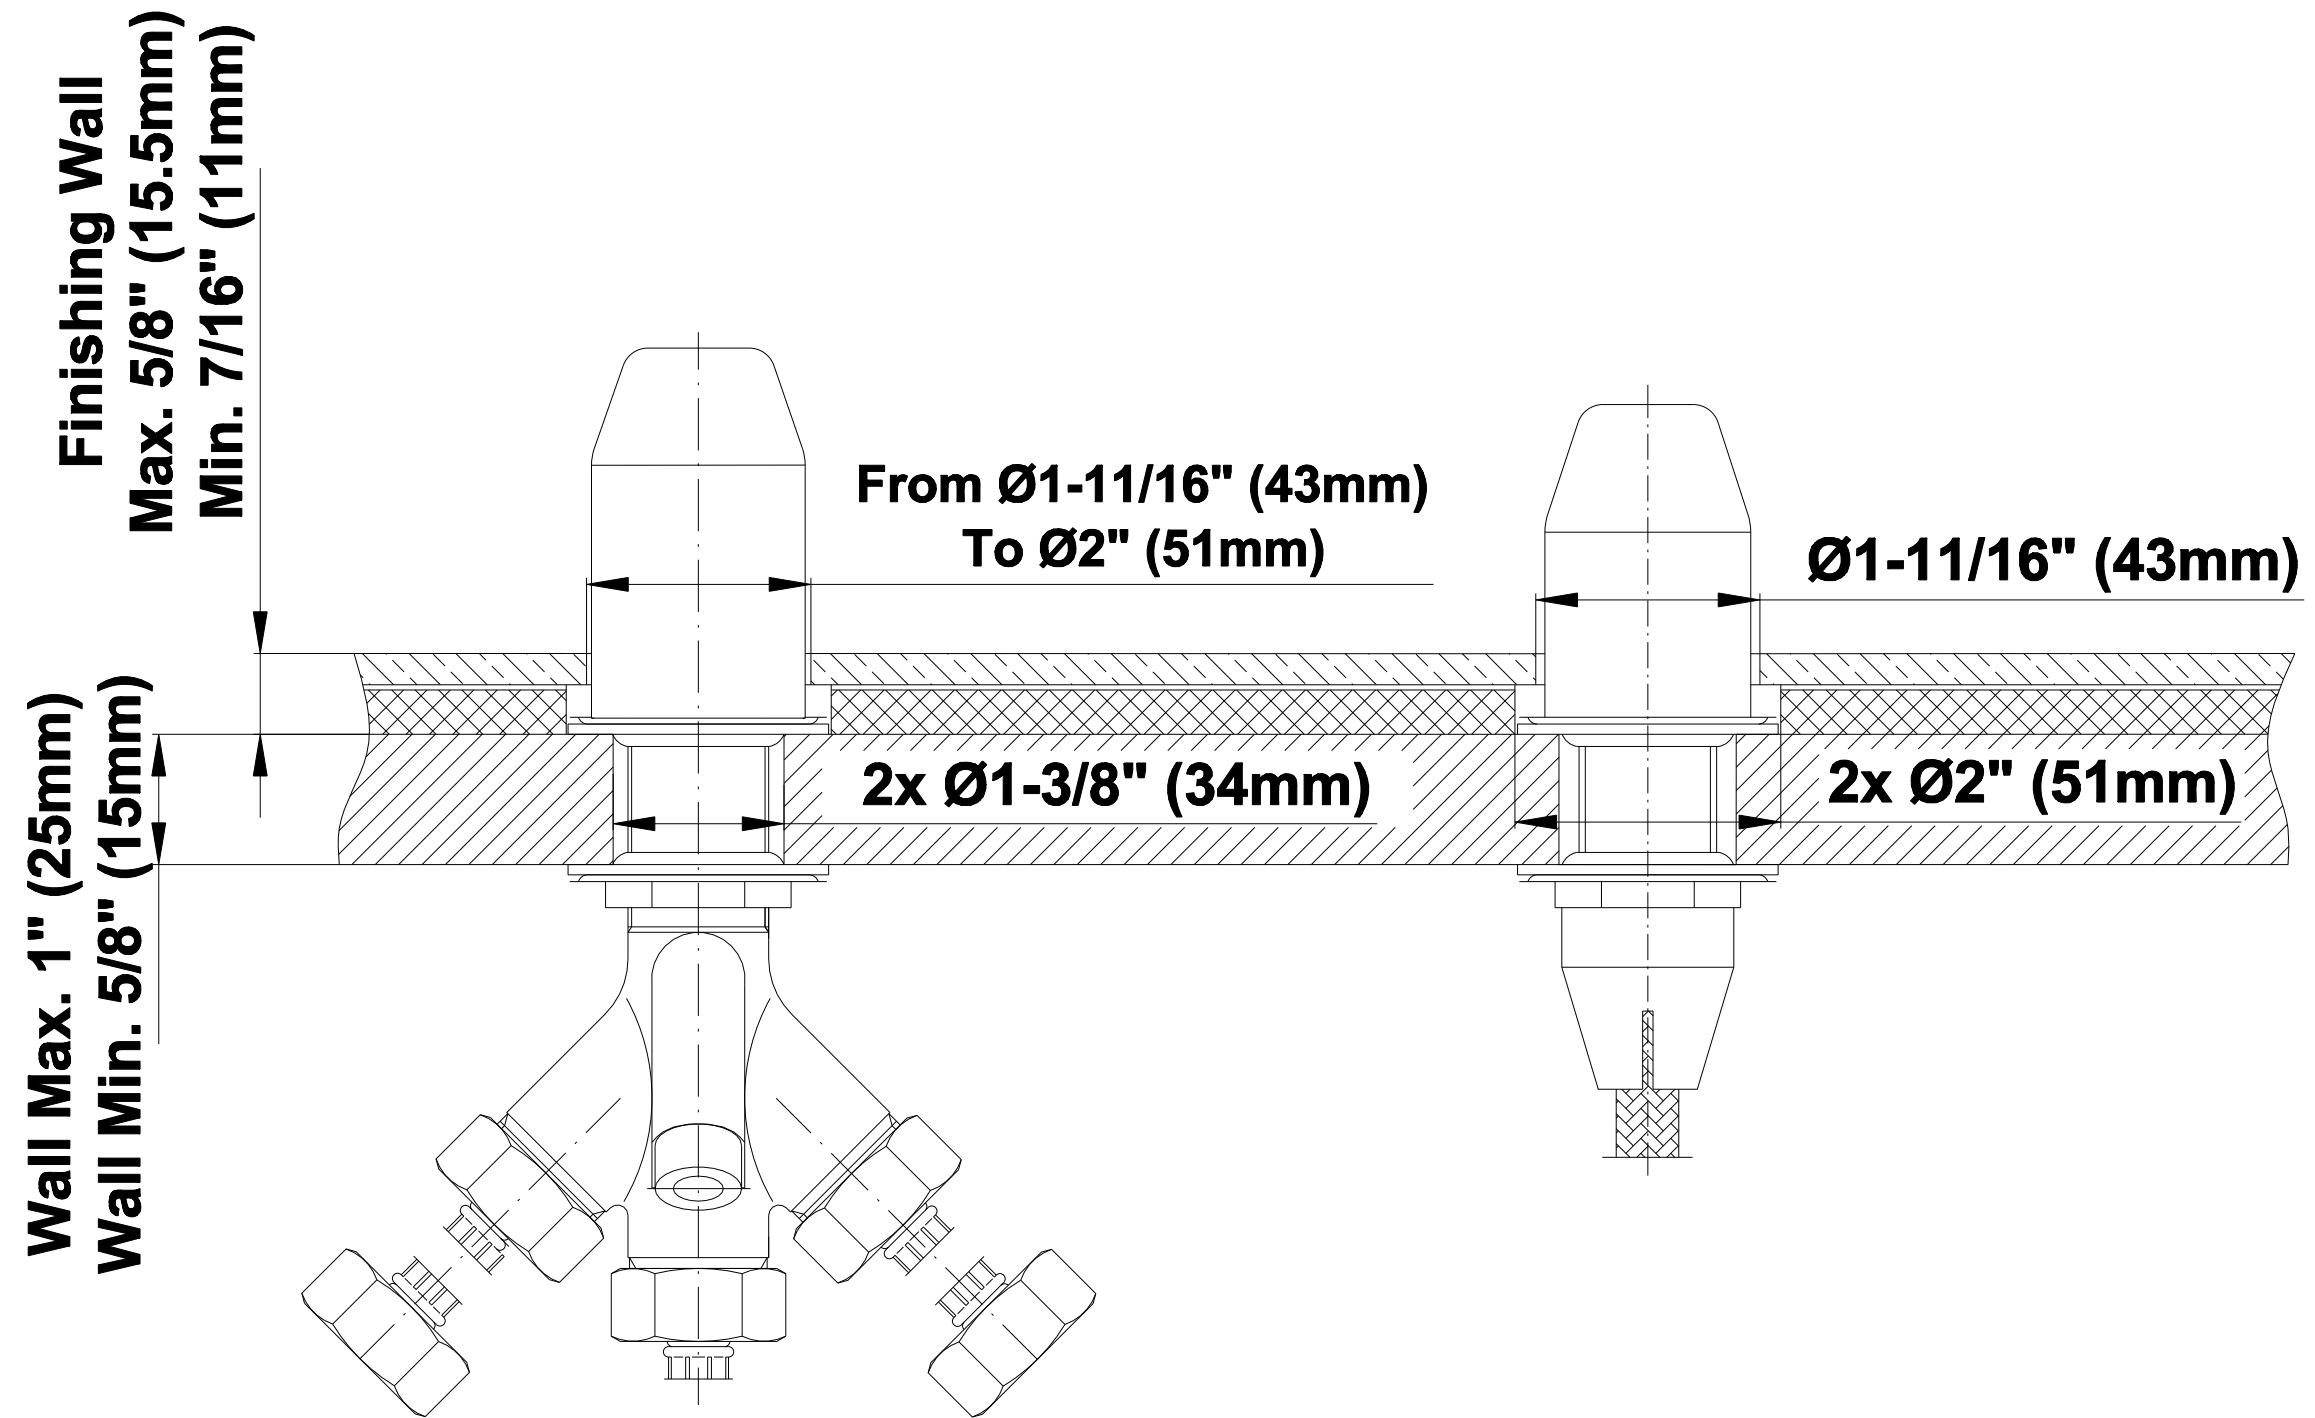

BATHROOM
Canterbury Roman Tub Set
G-2551M-LM34

GRAFF®

Information

- 1 1/3" hole cutout (x5)
- Aerated Flow Rate ~7 gpm @45 psi
- Deck-Mounted Handshower w/Metal Handle (G-3855) and Diverter Set Included
- Optional in-line pressure balancing valve

G-2551M-LM34

CANTERBURY Series

Information

- 3/4" male NPT inlets
- Quick connect tub spout

Finishes

24K Gold

24K Brushed
Gold

Olive Bronze

Information

- 1 1/3" hole cutout (x3)
- Matching deck-mounted handshower & diverter set available
- ADA

Finishes

24K Gold

24K Brushed
Gold

Olive Bronze

Polished
Chrome

Polished
Nickel