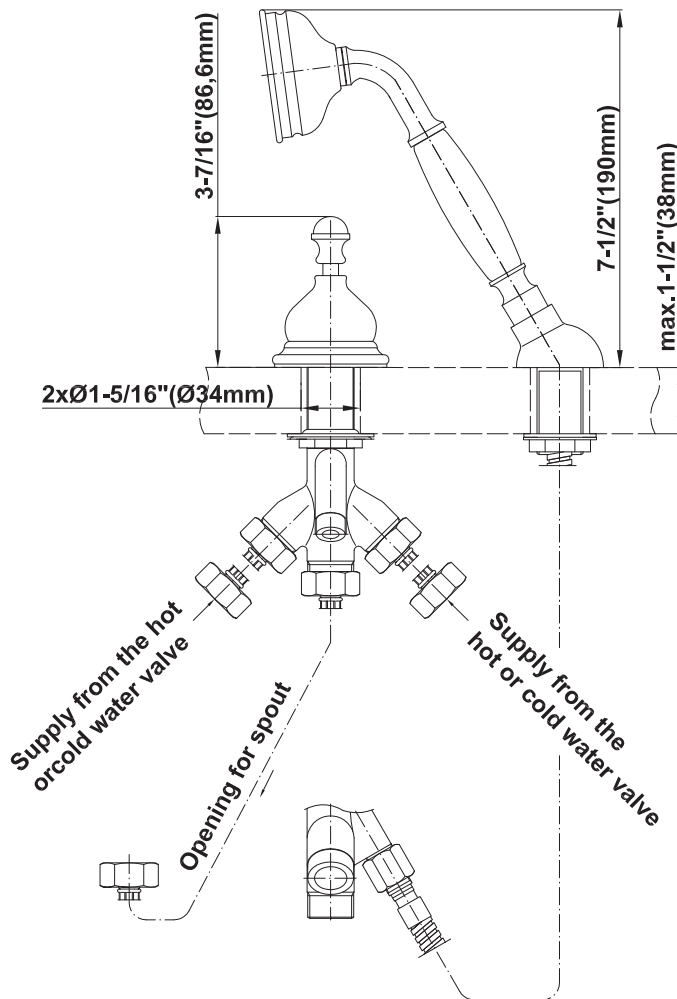

The measurements shown are for reference only. Products and specifications shown are subject to change without notice. Revised 07/2012.

www.graff-faucets.com | phone: 800-954-4723