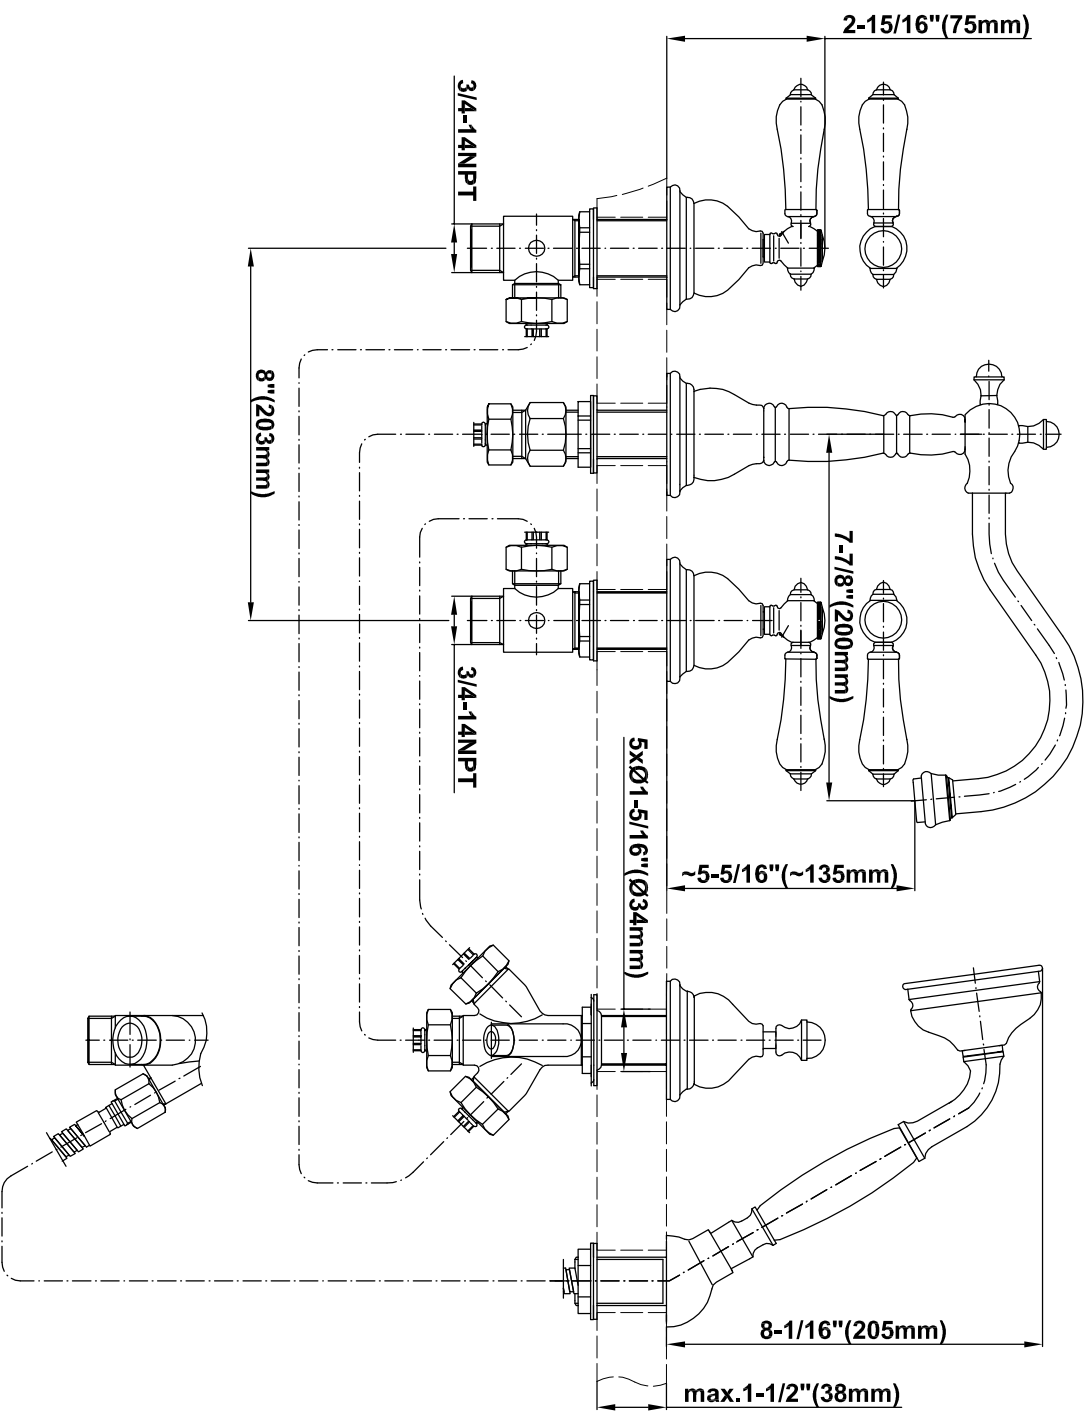

BATHROOM
Canterbury Roman Tub Set
G-2551M-LM34

GRAFF®

Information

- 1 1/3" hole cutout (x5)
- Aerated Flow Rate ~7 gpm @45 psi
- Deck-Mounted Handshower w/Metal Handle (G-3855) and Diverter Set Included
- Optional in-line pressure balancing valve

G-2551M-LM34

CANTERBURY Series

Information

- 3/4" male NPT inlets
- Quick connect tub spout

Finishes

24K Gold

24K Brushed
Gold

Olive Bronze

Information

- 1 1/3" hole cutout (x3)
- Matching deck-mounted handshower & diverter set available
- ADA

Finishes

24K Gold

24K Brushed
Gold

Olive Bronze

Polished
Chrome

Polished
Nickel