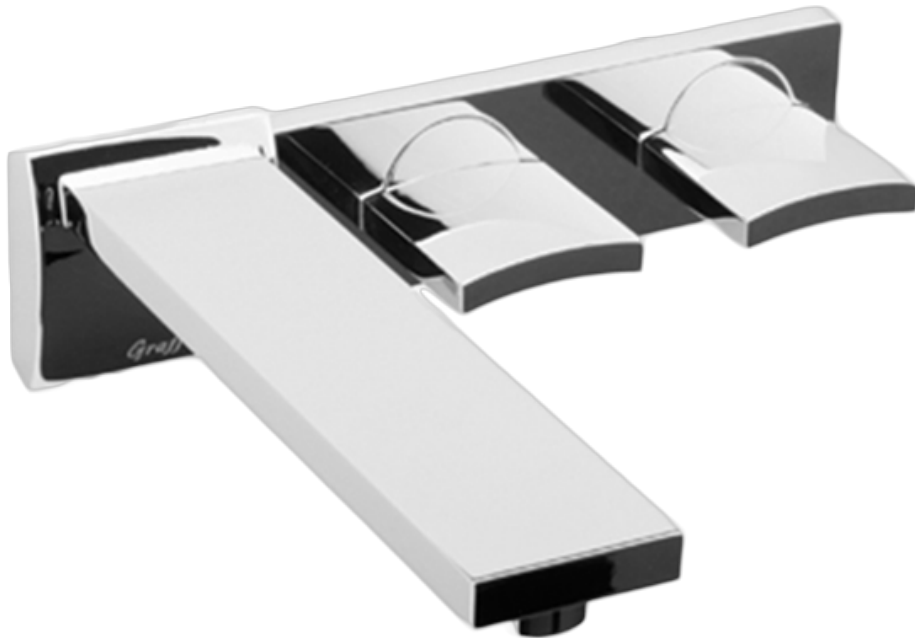

BATHROOM
Targa Wall-Mounted Lavatory
Faucet
G-3630-C14W

GRAFF®

Information

- Wall-mount spout and handle installation
- Aerated flow rate ≤ 1.2 max gpm
- 7 7/8" Fixed Spout Reach
- Drain assembly not included
- Optional Matching Decorative Trap G-9971
- CALGreen

Finishes

24K Gold

24K Brushed
Gold

Architectural
Black™

Brushed
Nickel

Matte Black

Polished
Chrome

Polished
Nickel

Stelnox®
(Satin Nickel)

Architectural
White

Targa G-3630 C-14