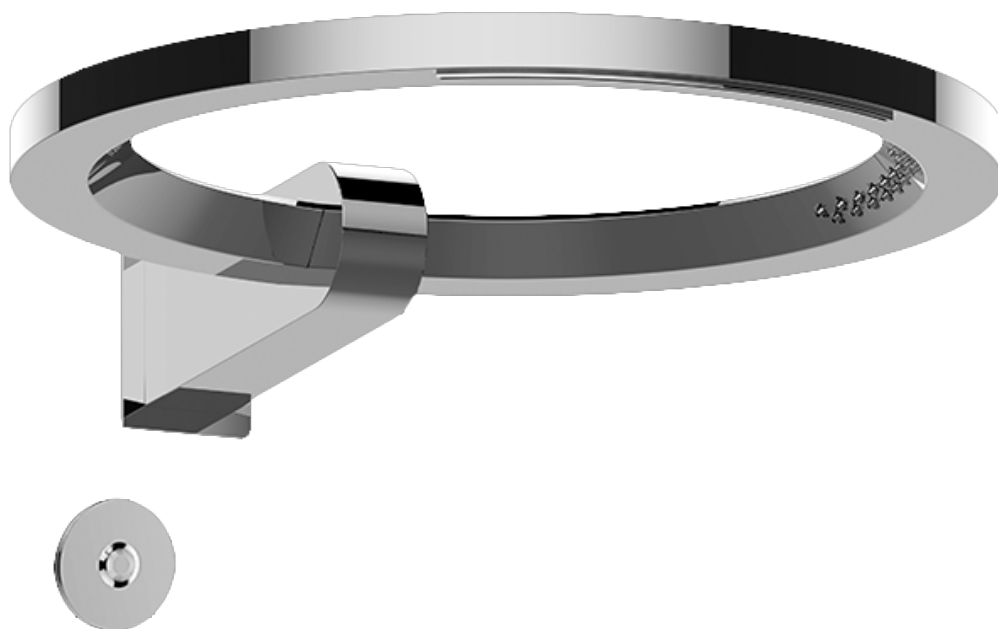

Information

- Wall-mounted installation
- 6-color LED chromotherapy lighting
- Dual-function water feature with cascade & waterfall shower settings
- Features no-clog, easy-clean nozzles
- Flow rates: rain shower ≤ 2.0 max gpm, waterfall ≤ 2.0 max gpm
- Includes wall-mount button for LED control box
- CALGreen

Product Features

- Wall-mounted installation
- 6-color LED chromotherapy lighting
- Dual-function water feature with waterfall and rain shower settings
- Features no-clog, easy-clean spray nozzles
- Flow rates: rain shower ≤ 2.0 max gpm, waterfall ≤ 2.0 max gpm
- Includes wall-mount button for LED control box

For complete warranty information go to
www.graff-designs.com/en-nam/warranty

SHOWER
Ametis Ring
G-8760

GRAFF®

Information

- Wall-mounted installation
- 6-color LED chromotherapy lighting
- Dual-function water feature with cascade & waterfall shower settings
- Features no-clog, easy-clean nozzles
- Flow rates: rain shower ≤ 2.0 max gpm, waterfall ≤ 2.0 max gpm
- Includes wall-mount button for LED control box
- CALGreen