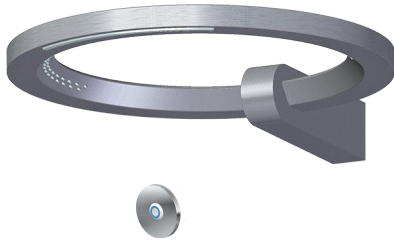

Information

- Wall-mounted installation
- 6-color LED chromotherapy lighting
- Dual-function water feature with cascade & waterfall shower settings
- Features no-clog, easy-clean nozzles
- Flow rates: rain shower ≤ 2.0 max gpm, waterfall ≤ 2.0 max gpm
- Includes wall-mount button for LED control box
- CALGreen

Product Features

- Wall-mounted installation
- 6-color LED chromotherapy lighting
- Dual-function water feature with waterfall and rain shower settings
- Features no-clog, easy-clean spray nozzles
- Flow rates: rain shower ≤ 2.0 max gpm, waterfall ≤ 2.0 max gpm
- Includes wall-mount button for LED control box

For complete warranty information go to
www.graff-designs.com/en-nam/warranty

SHOWER
Ametis Ring
G-8760

GRAFF®

Information

- Wall-mounted installation
- 6-color LED chromotherapy lighting
- Dual-function water feature with cascade & waterfall shower settings
- Features no-clog, easy-clean nozzles
- Flow rates: rain shower ≤ 2.0 max gpm, waterfall ≤ 2.0 max gpm
- Includes wall-mount button for LED control box
- CALGreen