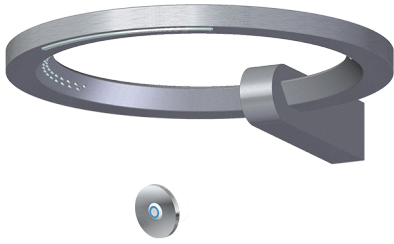

Information

- Wall-mounted installation
- 6-color LED chromotherapy lighting
- Dual-function water feature with cascade & waterfall shower settings
- Features no-clog, easy-clean nozzles
- Flow rates: rain shower ≤ 2.0 max gpm, waterfall ≤ 2.0 max gpm
- Includes wall-mount button for LED control box
- CALGreen

Product Features

- Wall-mounted installation
- 6-color LED chromotherapy lighting
- Dual-function water feature with waterfall and rain shower settings
- Features no-clog, easy-clean spray nozzles
- Flow rates: rain shower ≤ 2.0 max gpm, waterfall ≤ 2.0 max gpm
- Includes wall-mount button for LED control box

For complete warranty information go to
www.graff-designs.com/en-nam/warranty

SHOWER
Ametis Ring
G-8760

GRAFF®

Information

- Wall-mounted installation
- 6-color LED chromotherapy lighting
- Dual-function water feature with cascade & waterfall shower settings
- Features no-clog, easy-clean nozzles
- Flow rates: rain shower ≤ 2.0 max gpm, waterfall ≤ 2.0 max gpm
- Includes wall-mount button for LED control box
- CALGreen