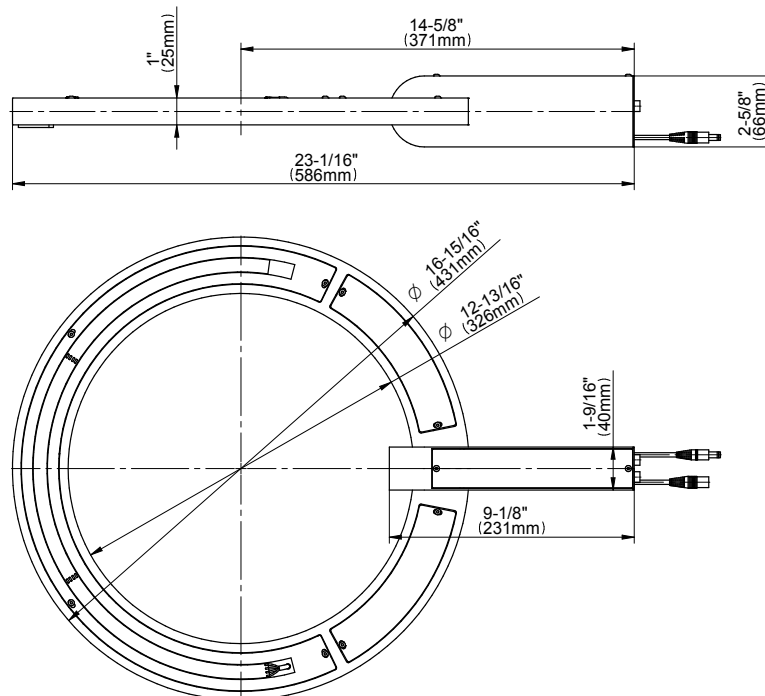

Information

- Wall-mounted installation
- 6-color LED chromotherapy lighting
- Dual-function water feature with cascade & waterfall shower settings
- Features no-clog, easy-clean nozzles
- Flow rates: rain shower ≤ 2.0 max gpm, waterfall ≤ 2.0 max gpm
- Includes wall-mount button for LED control box
- CALGreen

Product Features

- Wall-mounted installation
- 6-color LED chromotherapy lighting
- Dual-function water feature with waterfall and rain shower settings
- Features no-clog, easy-clean spray nozzles
- Flow rates: rain shower ≤ 2.0 max gpm, waterfall ≤ 2.0 max gpm
- Includes wall-mount button for LED control box

For complete warranty information go to
www.graff-designs.com/en-nam/warranty

SHOWER
Ametis Ring
G-8760

GRAFF®

Information

- Wall-mounted installation
- 6-color LED chromotherapy lighting
- Dual-function water feature with cascade & waterfall shower settings
- Features no-clog, easy-clean nozzles
- Flow rates: rain shower ≤ 2.0 max gpm, waterfall ≤ 2.0 max gpm
- Includes wall-mount button for LED control box
- CALGreen