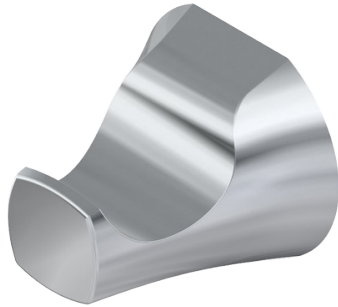

Finishes

							
24K Gold	24K Brushed Gold	Brushed Brass PVD	Architectural Black™	Brushed Nickel	Brushed Onyx PVD®	Brushed OR'osa PVD®	Gunmetal
							
Matte Black	Olive Bronze	Onyx PVD®	Polished Brass PVD	Polished Chrome	Polished Nickel	OR'osa PVD®	Unfinished Brass
							
Unfinished Brushed Brass	Vintage Brushed Brass	Architectural White					

G-9604

Finezza DUE Collection
Robe/Towel Hook

GRAFF[®]
CUTTING EDGE DESIGN

Available Finishes

- Polished Chrome
G-9604-PC
- Brushed Nickel
G-9604-BNi
- Polished Nickel
G-9604-PN
- Olive Bronze
G-9604-OB
- Unfinished Brass*
G-9604-UB*
- Gold*
G-9604-AU*
- Brushed Gold*
G-9604-BAU*