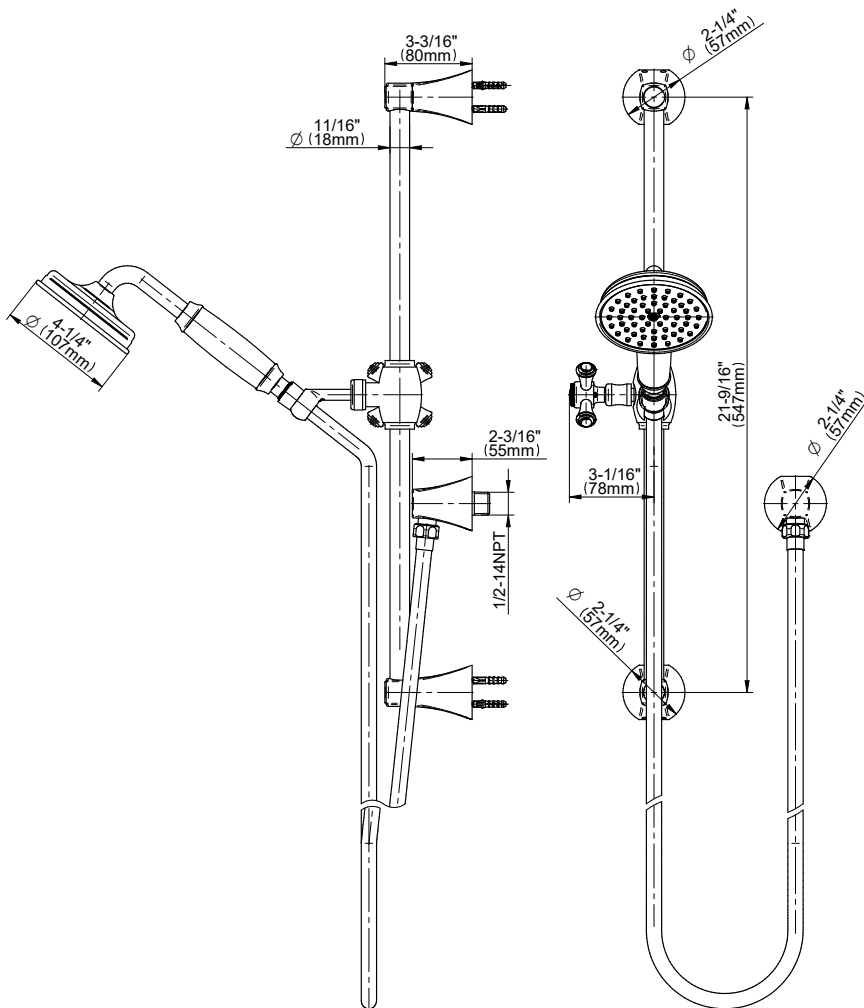

Warranty

- Limited lifetime warranty

For complete warranty information go to: www.graff-faucets.com/en/info/faqs