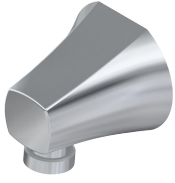

SHOWER
Finezza DUE Handshower w/Wall-
Mounted Slide Bar
G-8656

GRAFF®

Information

- 22" wall-mounted slide bar
- 59" shower hose (PVD finishes use 59" flex hose)
- Includes transitional handshower - G-8724
- Adjustable bracket fits all hoses with conical nut
- Includes 1/2" NPT male threaded wall supply elbow
- Includes internal backflow preventer
- Handshower flow rate ≤ 1.8 max gpm
- CALGreen

G-8656

Finezza DUE Collection

Handshower w/Wall-Mounted Slide Bar

Product Features

- Handshower w/24" wall-mounted slide bar
- 59" shower hose and wall supply elbow
- Adjustable bracket fits all hoses with conical nut
- Handshower flow rate ≤ 1.8 max gpm
- Includes internal backflow preventer

* Special order finish- call for availability

Information

- 1/2" NPT male thread inlet

Finishes

G-8653

Finezza DUE Collection
Finezza DUE Wall Supply Elbow

Product Features

- 1/2" NPT male thread inlet