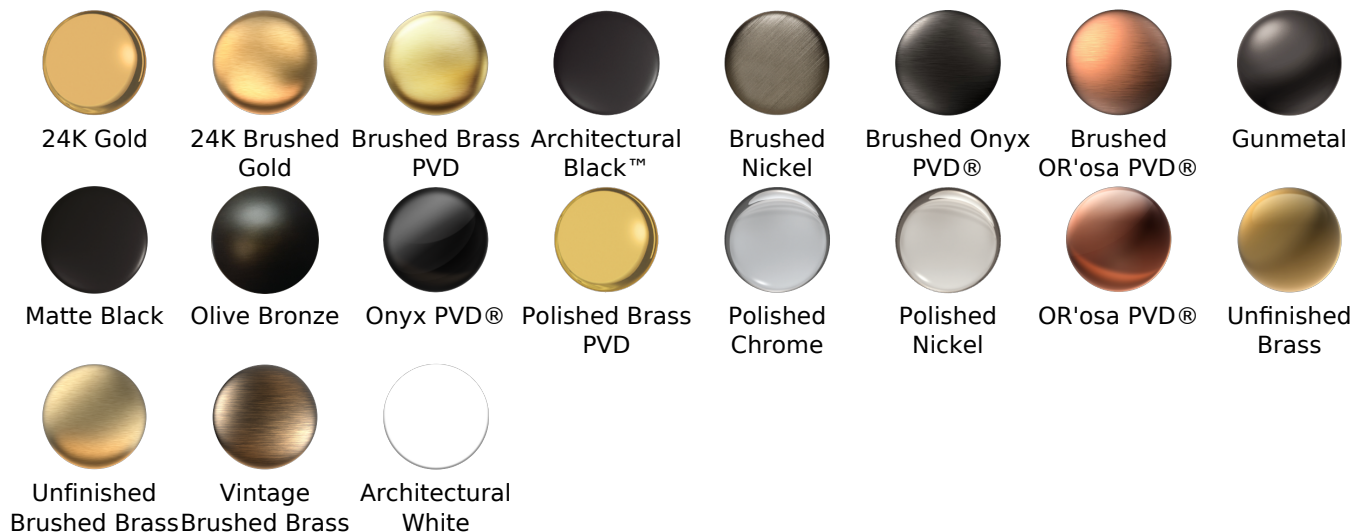

SHOWER
 Finezza UNO Stop/Volume Control
 Trim Plate and Handle
G-8099-LM47E1-T

Information

- Single metal handle
- Decorative trim plate
- Use with G-8076 Stop/Volume Control rough valve with Pass-Through or G-8077 Stop/Volume Control rough valve
- To complete package, you must order rough valve
- ADA

Finishes

G-8099-LM47E1-T

Finezza UNO Collection

Stop/Volume Control Trim Plate and Handle

GRAFF[®]
CUTTING EDGE DESIGN

Product Features

- Single metal handle
- Decorative trim plate
- Use with G-8076 Stop/Volume Control rough valve with Pass-Through or G-8077 Stop/Volume Control rough valve
- To complete package, you must order rough valve

Available Finishes

- Polished Chrome
G-8099-LM47E1-PC-T
- Brushed Nickel
G-8099-LM47E1-BNi-T
- Polished Nickel
G-8099-LM47E1PN-T
- Olive Bronze™
G-8099-LM47E1-OB-T

Code Compliance

- ADA

Warranty

- Limited lifetime warranty