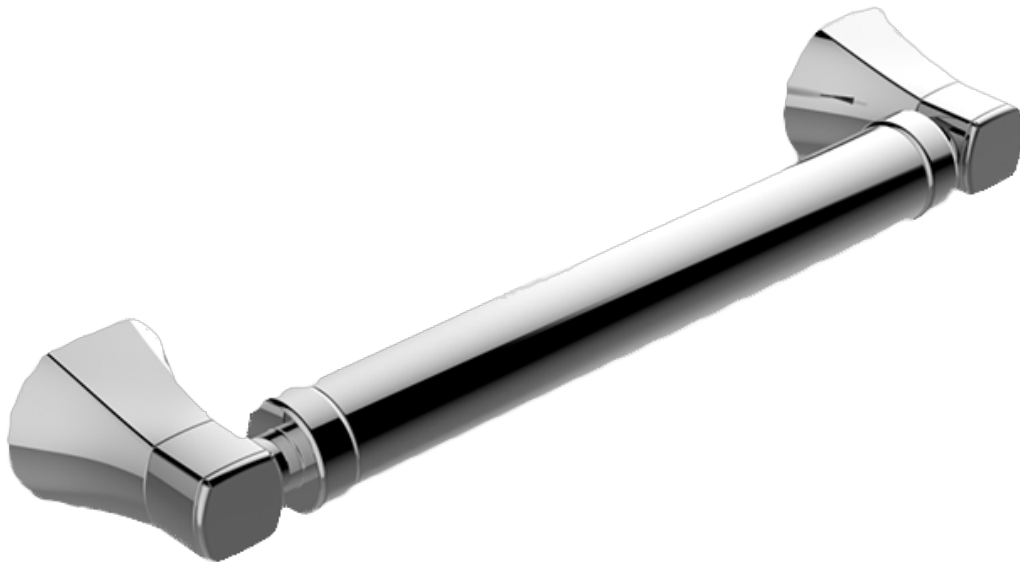

SHOWER
 Finezza DUE 12" Grab Bar
G-9412

Information

- 12" center to center
- 1-1/2" distance from wall to bar
- 1-1/4" diameter
- Solid brass construction
- Mounting hardware included
- ADA compliant when installed per ADA guidelines
- Style options complement Finezza DUE collection

Finishes

							
24K Gold	24K Brushed Gold	Brushed Brass PVD	Architectural Black™	Brushed Nickel	Brushed Onyx PVD®	Brushed OR'osa PVD®	Gunmetal
							
Matte Black	Olive Bronze	Onyx PVD®	Polished Brass PVD	Polished Chrome	Polished Nickel	OR'osa PVD®	Unfinished Brass
							
Unfinished Brushed Brass	Vintage Brushed Brass	Architectural White					

G-9412

FINEZZA DUE Series