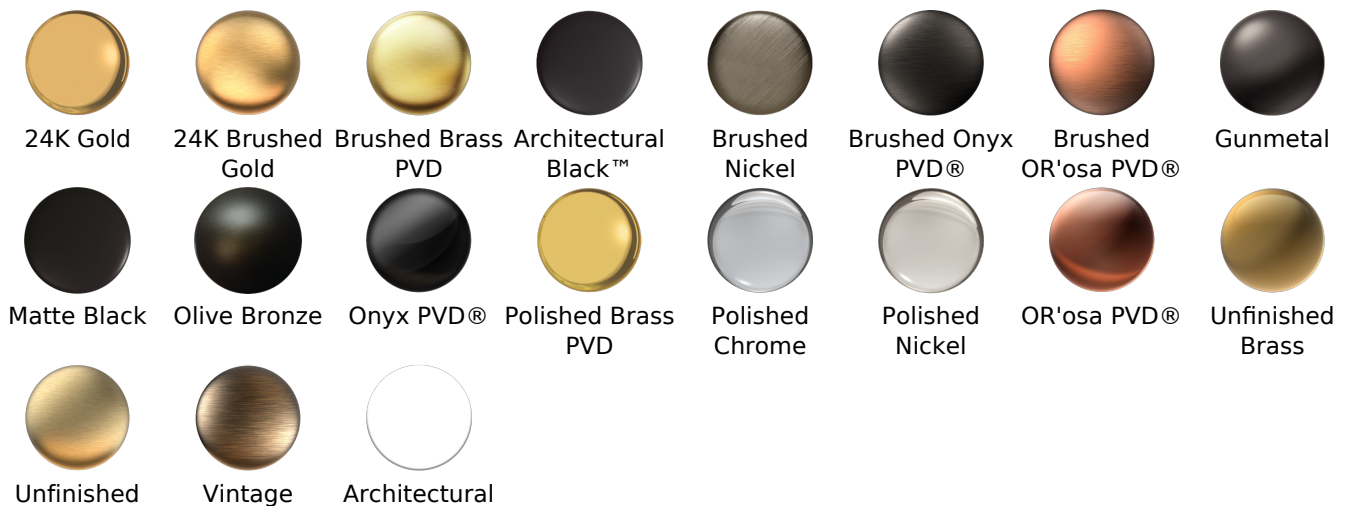

BATHROOM  
 Camden Widespread Lavatory  
 Faucet  
**G-6910-C16B**

**Information**

- Installs on 8" centers
- Aerated flow rate  $\leq 1.2$  max gpm
- 1-11/32" hole cutout (X3)
- Includes push-top umbrella pop-up drain with overflow
- Optional decorative trap G-9973
- ADA
- CALGreen

**Finishes**

Brushed Brass Brushed Brass White

### Available Finishes

- Polished Chrome  
G-6910-C16B-PC
- Brushed Nickel  
G-6910-C16B-BNi
- Polished Nickel  
G-6910-C16B-PN
- Olive Bronze  
G-6910-C16B-OB
- Unfinished Brass\*  
G-6910-C16B-UB\*
- Gold\*  
G-6910-C16B-AU\*
- Brushed Gold\*  
G-6910-C16B-BAU\*