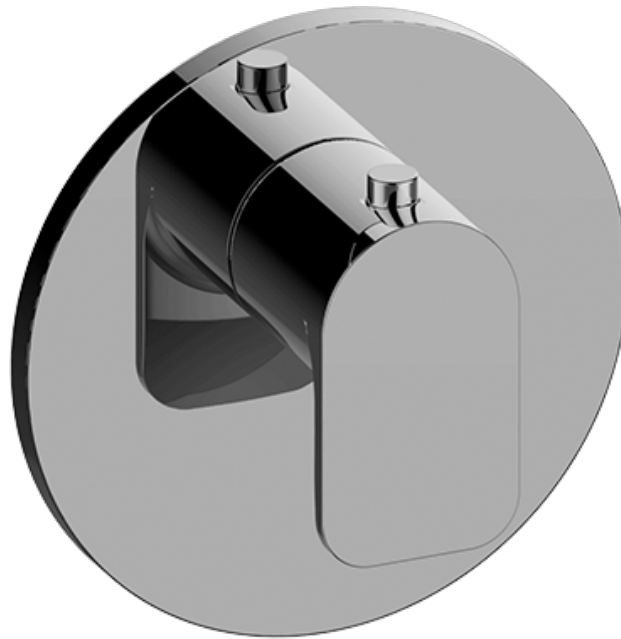

SHOWER  
 Sento M-Series Thermostatic  
 Valve Trim with Handle  
**G-8037-LM42E-T**

**Information**

- Single metal handle and decorative trim plate
- Use with G-8006 thermostatic rough valve
- ADA

**Finishes**

# G-8037-LM42E