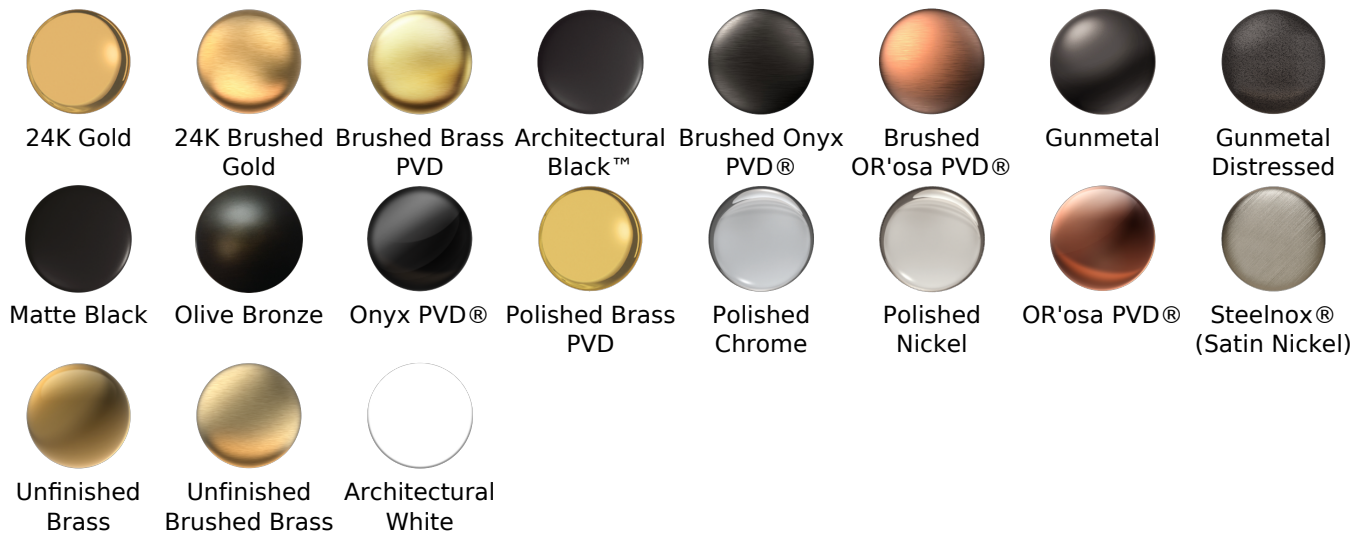

SHOWER  
 Sento M-Series Thermostatic  
 Valve Trim with Handle  
**G-8037-LM42E-T**

**Information**

- Single metal handle and decorative trim plate
- Use with G-8006 thermostatic rough valve
- ADA

**Finishes**