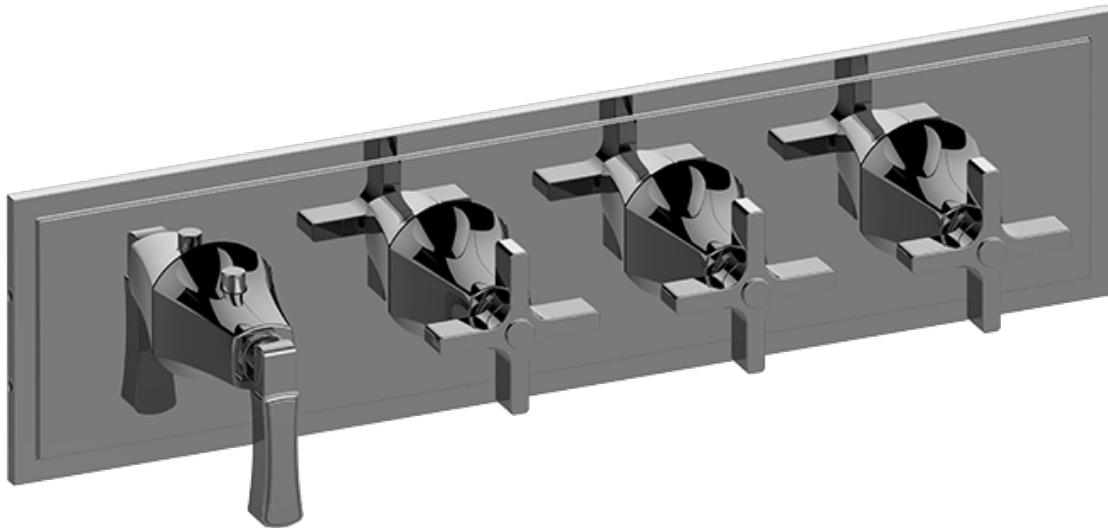

SHOWER
M-Series Valve Horizontal Trim
with Four Handles
G-8179H-1L3C-T

Information

- Four metal handles, decorative trim plate
- Use with M-Series rough valves
- ADA

Finishes