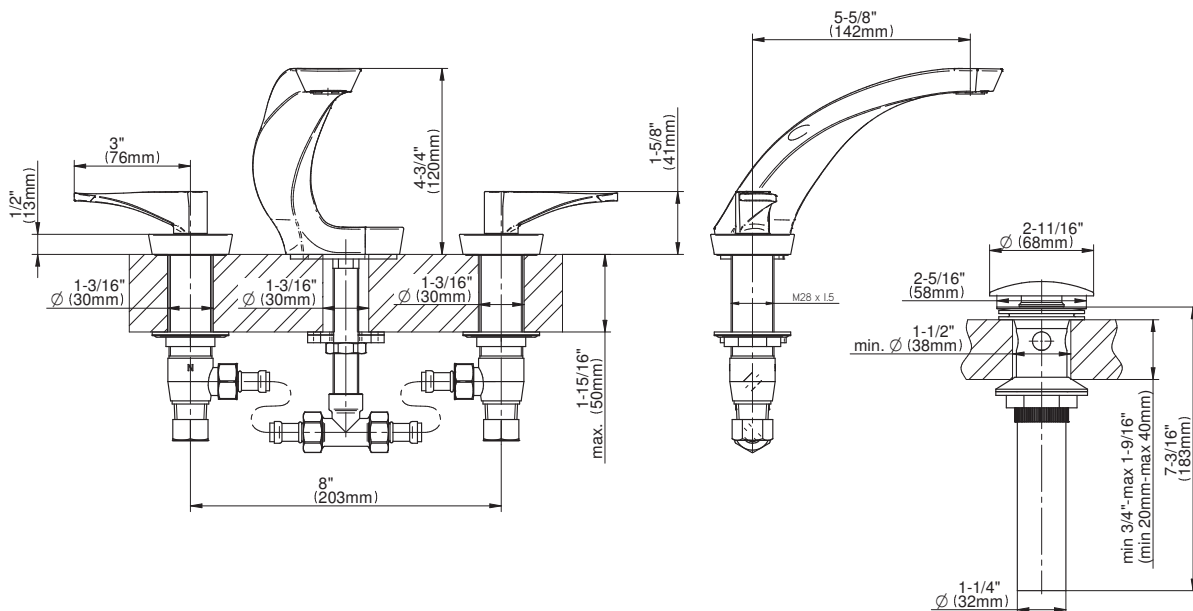

The measurements shown are for reference only. Products and specifications shown are subject to change without notice. Revised 12/2017

www.graff-designs.com | phone: 800-954-4723