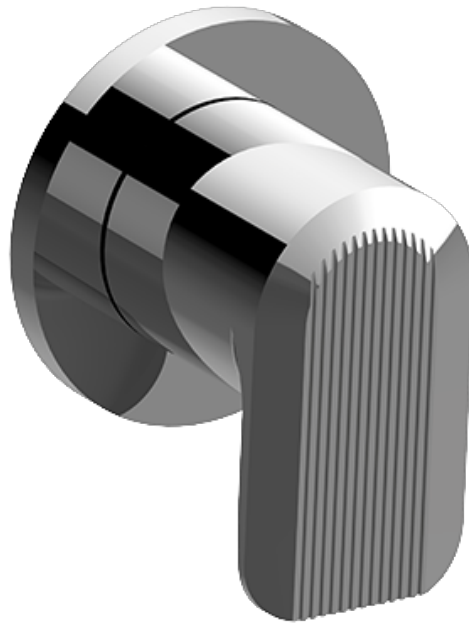

SHOWER  
M-Series 2-Way Diverter Valve  
Trim with Handle  
**G-8068-LM58E1-T**

### Information

- M-Series 2-Way Diverter Valve Trim with Handle
- Decorative trim plate
- Use with G-8052 2-Way Diverter Volume Control Valve WITH Off Function and Pass-Through
- ADA