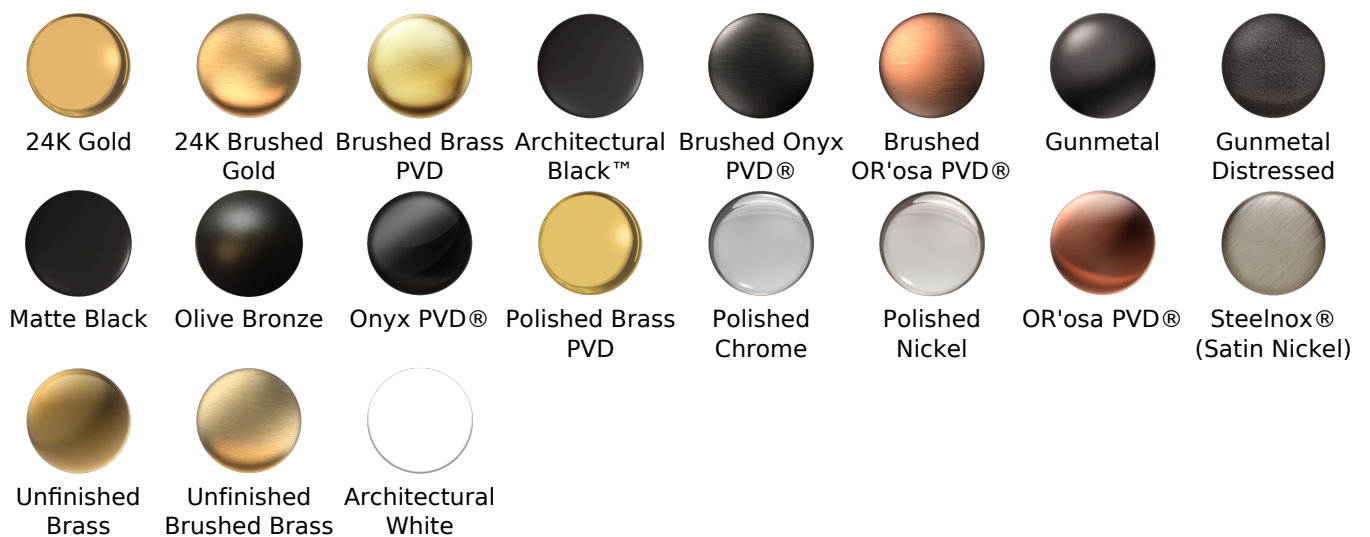

SHOWER  
M-Series 2-Way Diverter Valve  
Trim with Handle  
**G-8068-LM58E1-T**

### Information

- M-Series 2-Way Diverter Valve Trim with Handle
- Decorative trim plate
- Use with G-8052 2-Way Diverter Volume Control Valve WITH Off Function and Pass-Through
- ADA

### Finishes