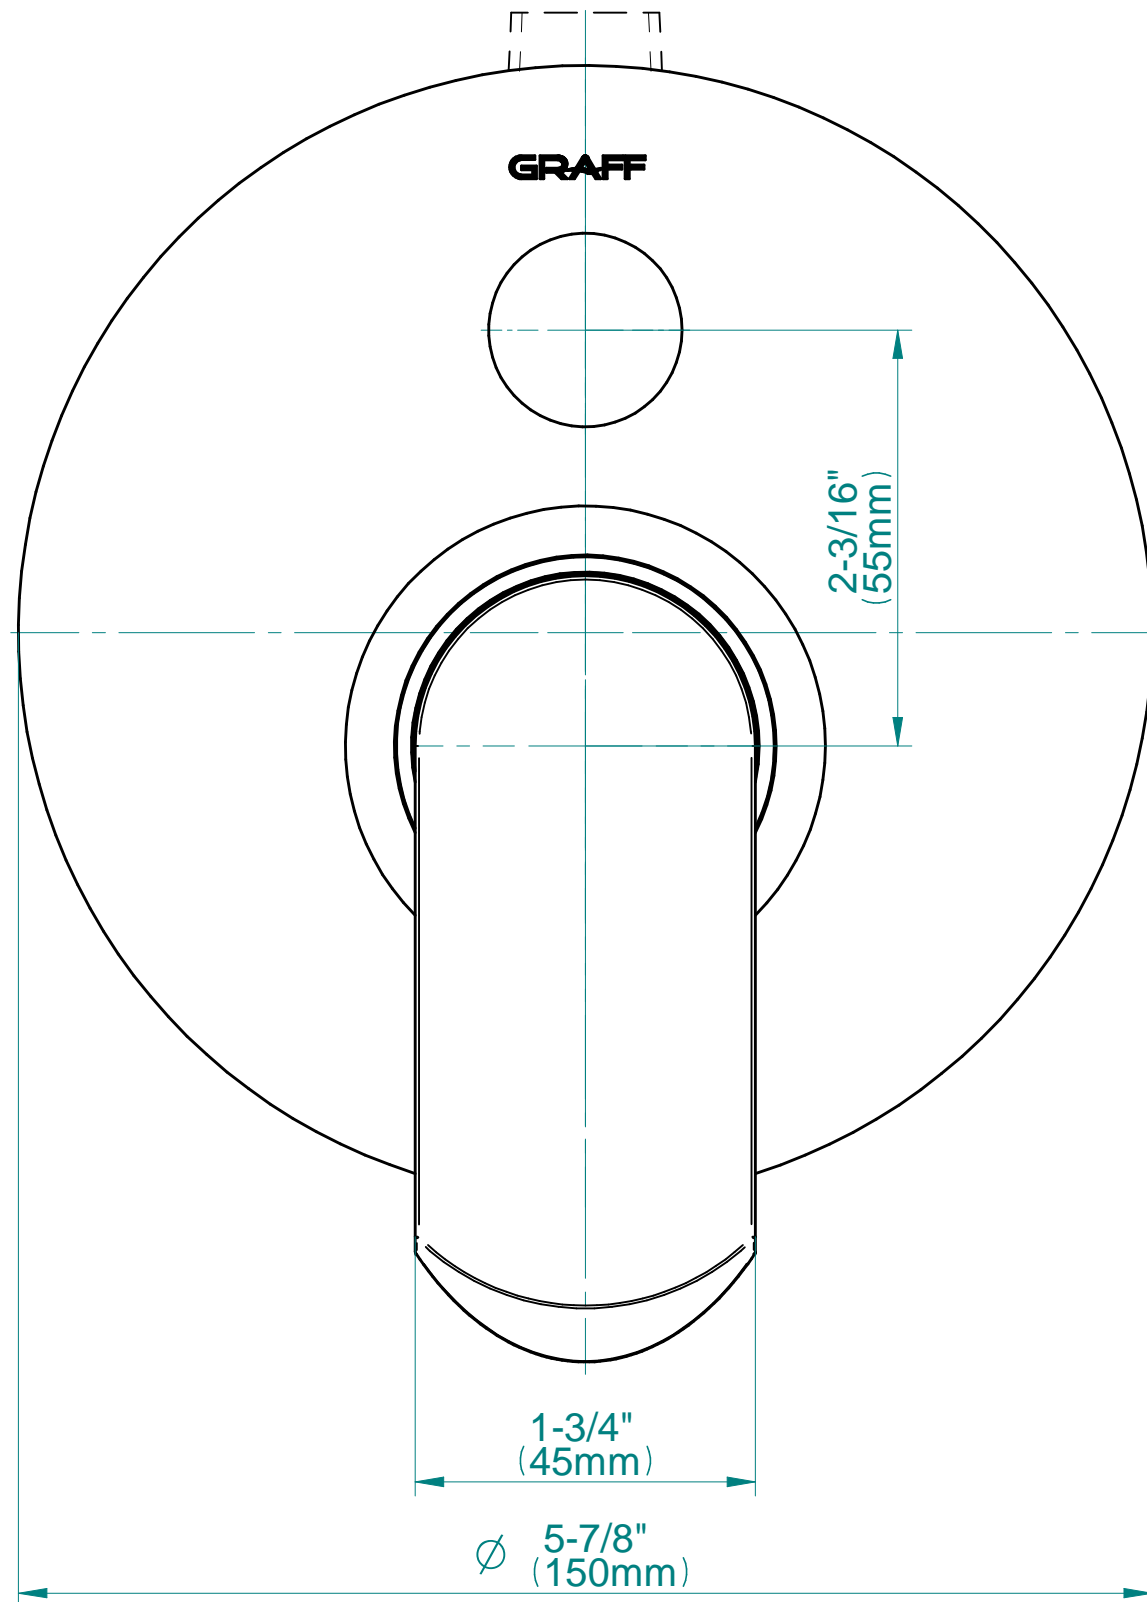

SHOWER
Pressure Balancing Shower
System - Tub and Shower
G-7280-LM45S

GRAFF[®]

Information

- 1/2" pressure balance valve with diverter and trim
- 8" showerhead with 12" wall-mounted shower arm
- Showerhead features no-clog, easy-clean spray nozzles
- 6" contemporary tub spout
- Optional extension kit
- Showerhead flow rate ≤ 1.8 max gpm
- ADA
- CALGreen

G-7280-LM45S

SHOWER
Concealed Pressure Balancing
Valve Rough w/Diverter
G-7055

GRAFF[®]

Information

- Anti-scald protection
- 1/2" universal inlets/outlets with male threads
- Built-in service stops
- Push-button diverter
- For use with tub & shower configuration
- Supplied with protective plastic guard

www.graff-faucets.com | phone: 800-954-4723

SHOWER
Phase Pressure Balancing Valve
Trim with Handle and Diverter
G-7080-LM45S-T

GRAFF®

Information

- Single metal handle, decorative trim plate
- Decorative trim plate
- Includes push-button diverter
- Use with G-7055 Pressure Balancing Rough Valve
- ADA

Polished
Nickel

Architectural
White

G-7080-LM45S-T

PHASE Series

SHOWER
8" Round Brass Showerhead
G-8449

GRAFF[®]

Information

- 1/4" thick
- 169 no-clog, easy-clean rubber spray nozzles
- Recommended use with ceiling shower arm
- Recommended for use at no more than 10 degrees tilt
- Showerhead flow rate ≤ 1.8 max gpm
- CALGreen