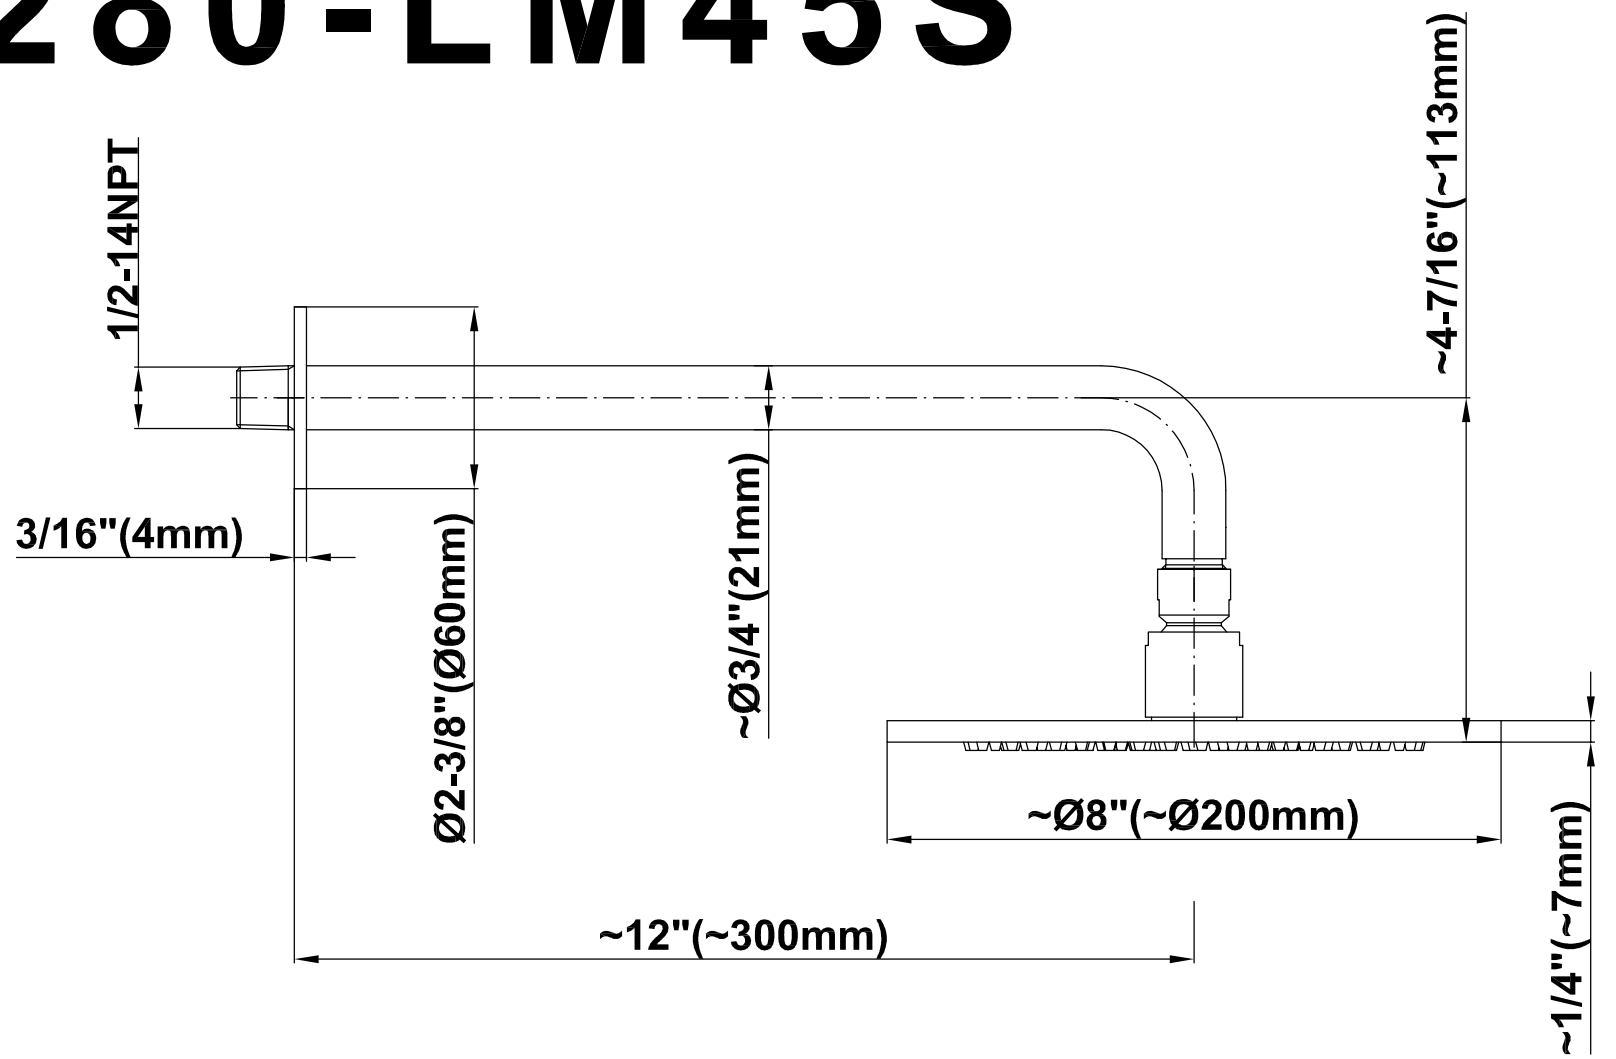

SHOWER
Pressure Balancing Shower
System - Tub and Shower
G-7280-LM45S

GRAFF[®]

Information

- 1/2" pressure balance valve with diverter and trim
- 8" showerhead with 12" wall-mounted shower arm
- Showerhead features no-clog, easy-clean spray nozzles
- 6" contemporary tub spout
- Optional extension kit
- Showerhead flow rate ≤ 1.8 max gpm
- ADA
- CALGreen

G-7280-LM45S

SHOWER
Concealed Pressure Balancing
Valve Rough w/Diverter
G-7055

GRAFF[®]

Information

- Anti-scald protection
- 1/2" universal inlets/outlets with male threads
- Built-in service stops
- Push-button diverter
- For use with tub & shower configuration
- Supplied with protective plastic guard

Polished
Nickel

Architectural
White

G-7080-LM45S-T

PHASE Series

SHOWER
8" Round Brass Showerhead
G-8449

GRAFF[®]

Information

- 1/4" thick
- 169 no-clog, easy-clean rubber spray nozzles
- Recommended use with ceiling shower arm
- Recommended for use at no more than 10 degrees tilt
- Showerhead flow rate ≤ 1.8 max gpm
- CALGreen

Polished
Nickel

Architectural
White

G-8449

Aqua-Sense Collection
Contemporary 8" Round Showerhead

Product Features

- 1/4" thick
- 169 no-clog, easy-clean rubber spray nozzles
- Showerhead flow rate ≤ 1.8 max gpm