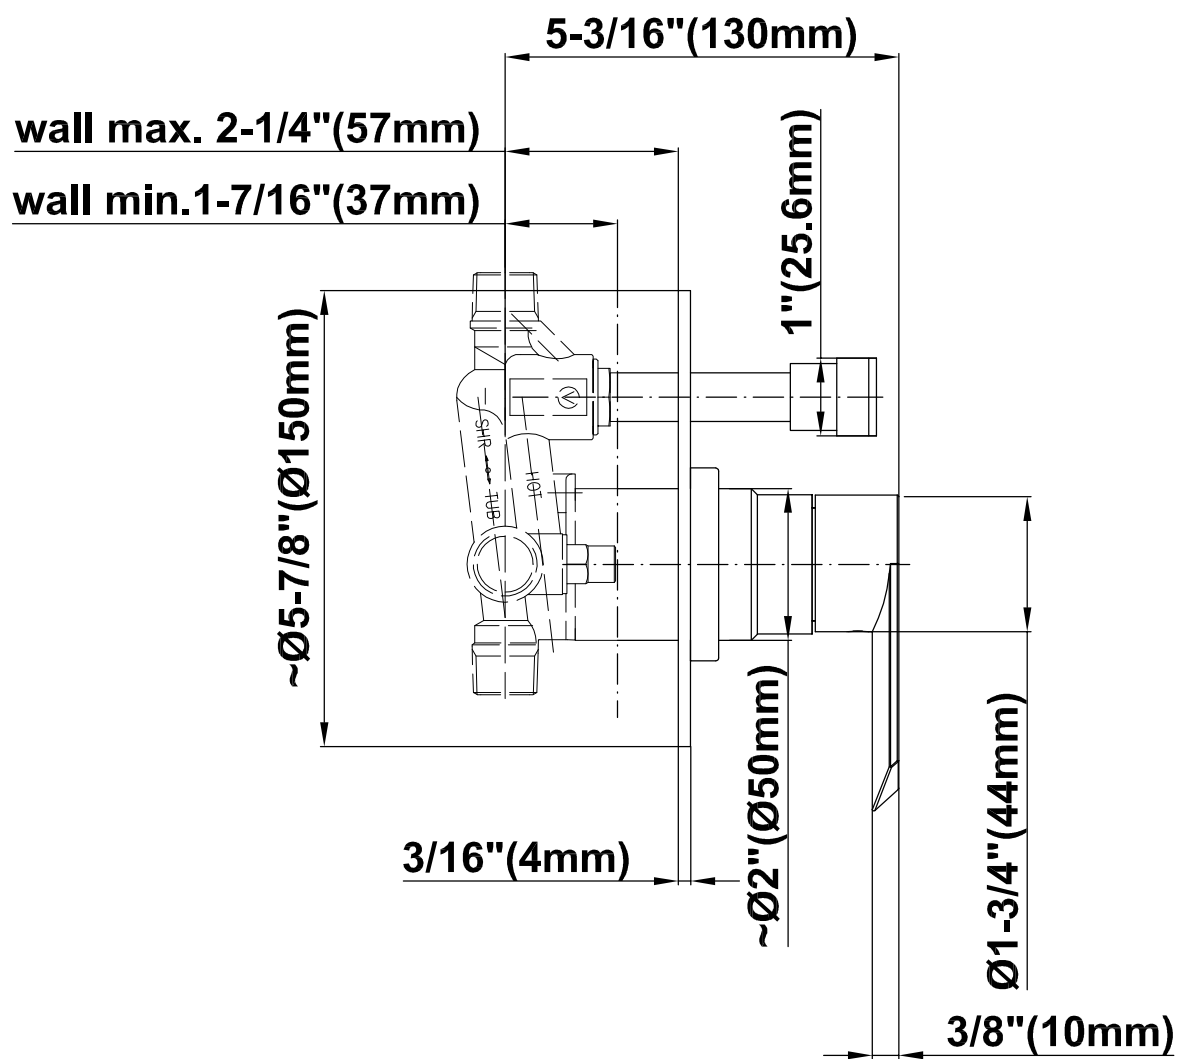

SHOWER
Pressure Balancing Shower
System - Tub and Shower
G-7280-LM45S

GRAFF[®]

Information

- 1/2" pressure balance valve with diverter and trim
- 8" showerhead with 12" wall-mounted shower arm
- Showerhead features no-clog, easy-clean spray nozzles
- 6" contemporary tub spout
- Optional extension kit
- Showerhead flow rate ≤ 1.8 max gpm
- ADA
- CALGreen

G-7280-LM45S

SHOWER
Concealed Pressure Balancing
Valve Rough w/Diverter
G-7055

GRAFF[®]

Information

- Anti-scald protection
- 1/2" universal inlets/outlets with male threads
- Built-in service stops
- Push-button diverter
- For use with tub & shower configuration
- Supplied with protective plastic guard

Polished
Nickel

Architectural
White

G-7080-LM45S-T

PHASE Series

SHOWER
8" Round Brass Showerhead
G-8449

GRAFF[®]

Information

- 1/4" thick
- 169 no-clog, easy-clean rubber spray nozzles
- Recommended use with ceiling shower arm
- Recommended for use at no more than 10 degrees tilt
- Showerhead flow rate ≤ 1.8 max gpm
- CALGreen

Polished
Nickel

Architectural
White

G-8449

Aqua-Sense Collection
Contemporary 8" Round Showerhead

Product Features

- 1/4" thick
- 169 no-clog, easy-clean rubber spray nozzles
- Showerhead flow rate ≤ 1.8 max gpm