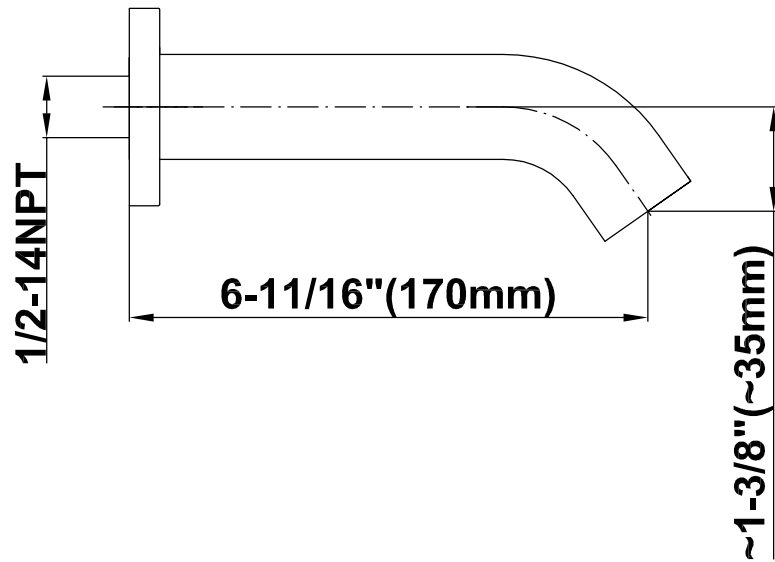

SHOWER
Pressure Balancing Shower
System - Tub and Shower
G-7280-LM45S

GRAFF[®]

Information

- 1/2" pressure balance valve with diverter and trim
- 8" showerhead with 12" wall-mounted shower arm
- Showerhead features no-clog, easy-clean spray nozzles
- 6" contemporary tub spout
- Optional extension kit
- Showerhead flow rate ≤ 1.8 max gpm
- ADA
- CALGreen

G-7280-LM45S

SHOWER
Concealed Pressure Balancing
Valve Rough w/Diverter
G-7055

GRAFF[®]

Information

- Anti-scald protection
- 1/2" universal inlets/outlets with male threads
- Built-in service stops
- Push-button diverter
- For use with tub & shower configuration
- Supplied with protective plastic guard

Polished
Nickel

Architectural
White

G-7080-LM45S-T

PHASE Series

SHOWER
8" Round Brass Showerhead
G-8449

GRAFF[®]

Information

- 1/4" thick
- 169 no-clog, easy-clean rubber spray nozzles
- Recommended use with ceiling shower arm
- Recommended for use at no more than 10 degrees tilt
- Showerhead flow rate ≤ 1.8 max gpm
- CALGreen