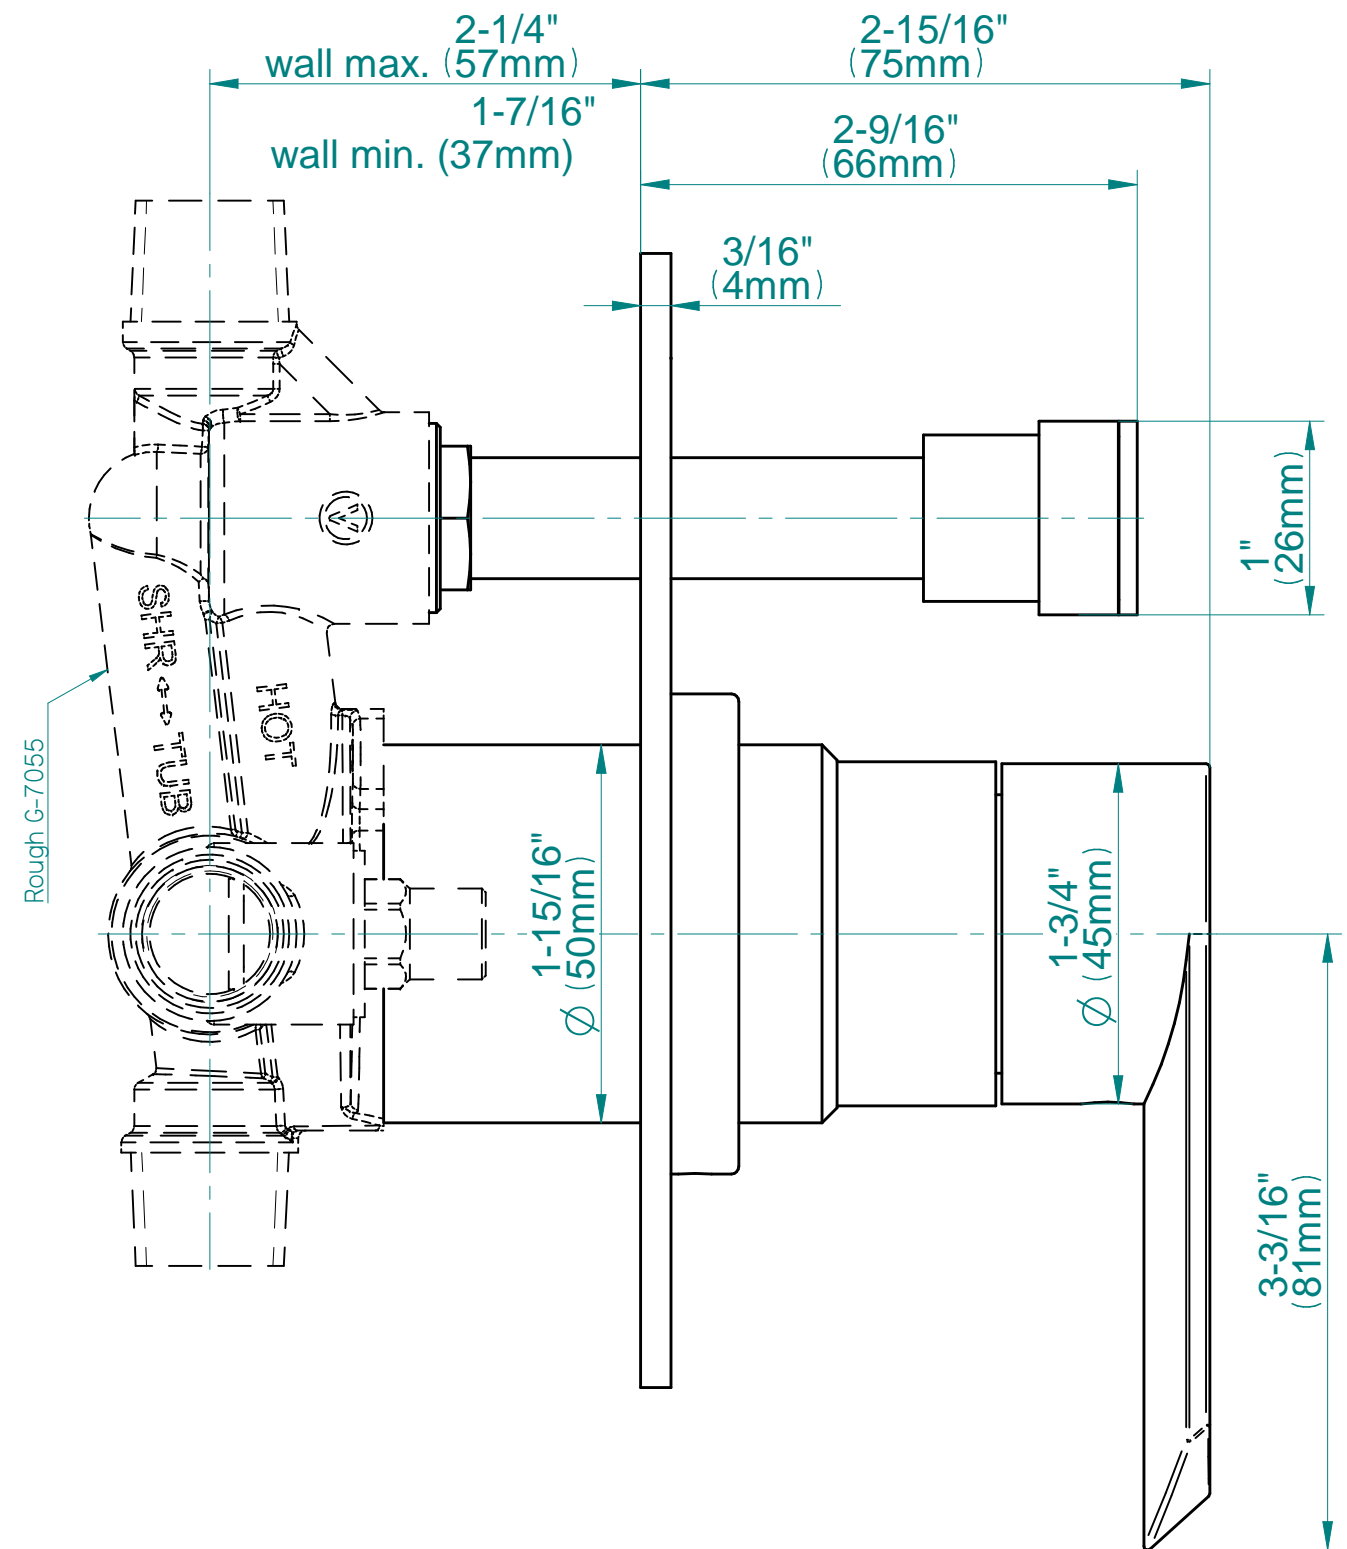

SHOWER
Pressure Balancing Shower
System - Tub and Shower
G-7280-LM45S

GRAFF[®]

Information

- 1/2" pressure balance valve with diverter and trim
- 8" showerhead with 12" wall-mounted shower arm
- Showerhead features no-clog, easy-clean spray nozzles
- 6" contemporary tub spout
- Optional extension kit
- Showerhead flow rate ≤ 1.8 max gpm
- ADA
- CALGreen

www.graff-faucets.com | phone: 800-954-4723

SHOWER
Phase Pressure Balancing Valve
Trim with Handle and Diverter
G-7080-LM45S-T

GRAFF®

Information

- Single metal handle, decorative trim plate
- Decorative trim plate
- Includes push-button diverter
- Use with G-7055 Pressure Balancing Rough Valve
- ADA

Polished
Nickel

Architectural
White

G-7080-LM45S-T

PHASE Series

SHOWER
8" Round Brass Showerhead
G-8449

GRAFF[®]

Information

- 1/4" thick
- 169 no-clog, easy-clean rubber spray nozzles
- Recommended use with ceiling shower arm
- Recommended for use at no more than 10 degrees tilt
- Showerhead flow rate ≤ 1.8 max gpm
- CALGreen

Polished
Nickel

Architectural
White

G-8449

Aqua-Sense Collection
Contemporary 8" Round Showerhead

Product Features

- 1/4" thick
- 169 no-clog, easy-clean rubber spray nozzles
- Showerhead flow rate ≤ 1.8 max gpm