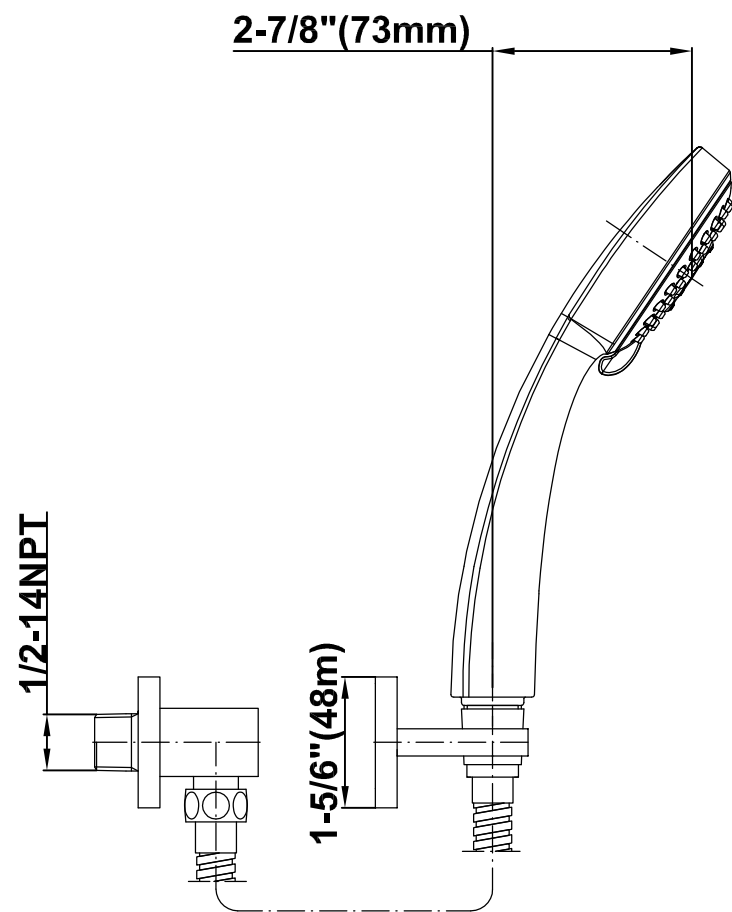

SHOWER  
Contemporary Pressure Balancing  
Shower Set (Rough & Trim)  
**G-7296-LM40S**

---

**GRAFF**<sup>®</sup>

**Information**

- 1/2" Pressure Balancing Valve with Diverter
- 8" Showerhead w/ 12" Wall-Mounted Shower Arm
- Includes Multi-function handshower with wall bracket and 59" hose
- Flow Rates: showerhead  $\leq 2.0$  max gpm, handshower  $\leq 1.5$  max gpm
- CALGreen

# G-7295-LM40S

SHOWER  
Concealed Pressure Balancing  
Valve Rough w/Diverter  
**G-7055**

---

**GRAFF®**