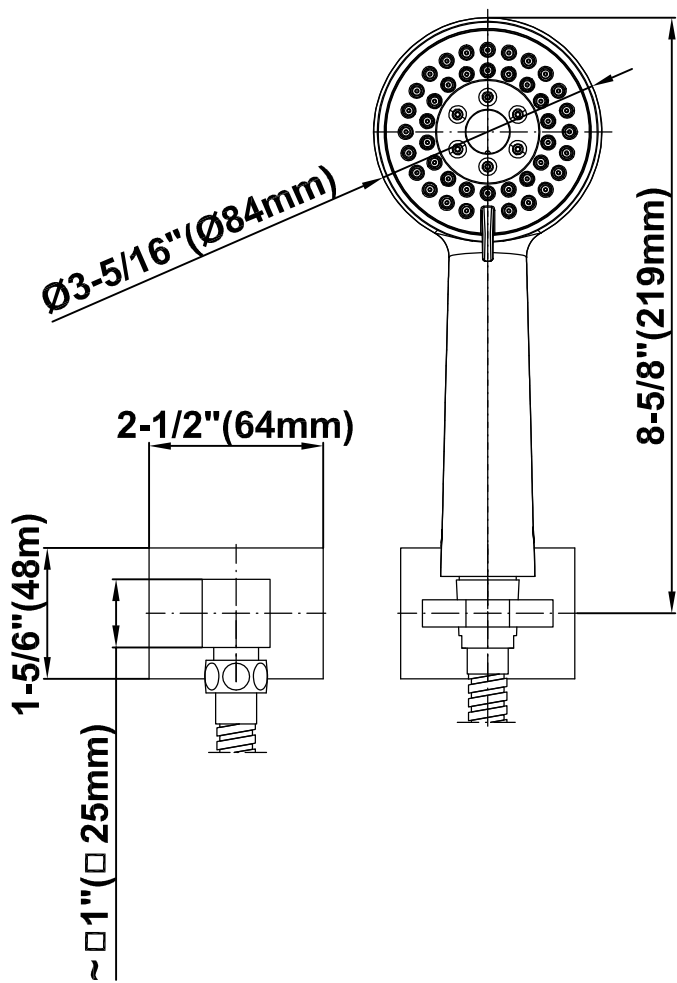

SHOWER  
Contemporary Pressure Balancing  
Shower Set (Rough & Trim)  
**G-7296-LM40S**

---

**GRAFF**<sup>®</sup>

**Information**

- 1/2" Pressure Balancing Valve with Diverter
- 8" Showerhead w/ 12" Wall-Mounted Shower Arm
- Includes Multi-function handshower with wall bracket and 59" hose
- Flow Rates: showerhead  $\leq 2.0$  max gpm, handshower  $\leq 1.5$  max gpm
- CALGreen

# G-7295-LM40S

SHOWER  
Concealed Pressure Balancing  
Valve Rough w/Diverter  
**G-7055**

---

**GRAFF®**