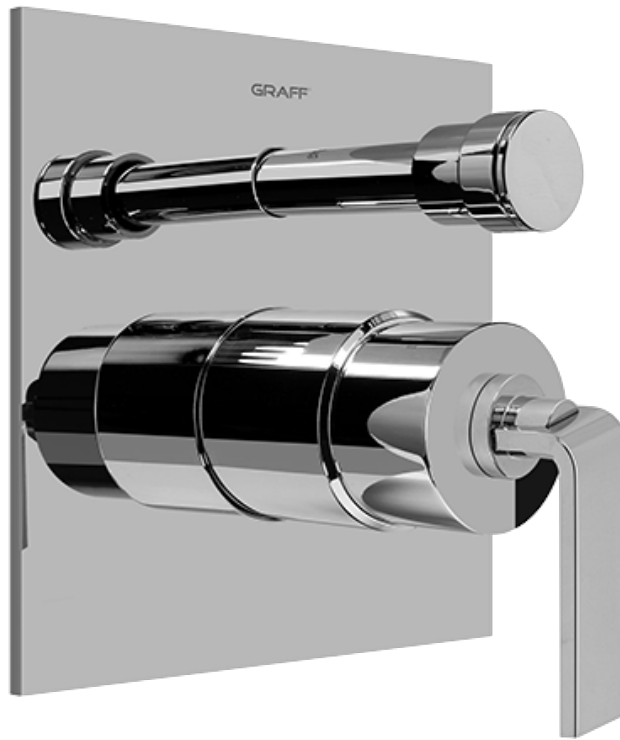

SHOWER  
Contemporary Pressure Balancing  
Shower Set (Rough & Trim)  
**G-7296-LM40S**

---

**GRAFF**<sup>®</sup>

**Information**

- 1/2" Pressure Balancing Valve with Diverter
- 8" Showerhead w/ 12" Wall-Mounted Shower Arm
- Includes Multi-function handshower with wall bracket and 59" hose
- Flow Rates: showerhead  $\leq 2.0$  max gpm, handshower  $\leq 1.5$  max gpm
- CALGreen

### Information

- Anti-scald protection
- 1/2" universal inlets/outlets with male threads
- Built-in service stops
- Push-button diverter
- For use with tub & shower configuration
- Supplied with protective plastic guard

### Product Features

- Anti-scald protection
- 1/2" universal inlets/outlets with male threads
- Built-in service stops
- Push-button diverter
- For use with tub & shower configuration
- Supplied with protective plastic guard

## Information

- Single metal lever handle
- Decorative trim plate
- Includes push-button diverter
- Use with G-7055 pressure balancing rough valve for shower and tub configurations
- To complete package, you must order rough valve
- ADA