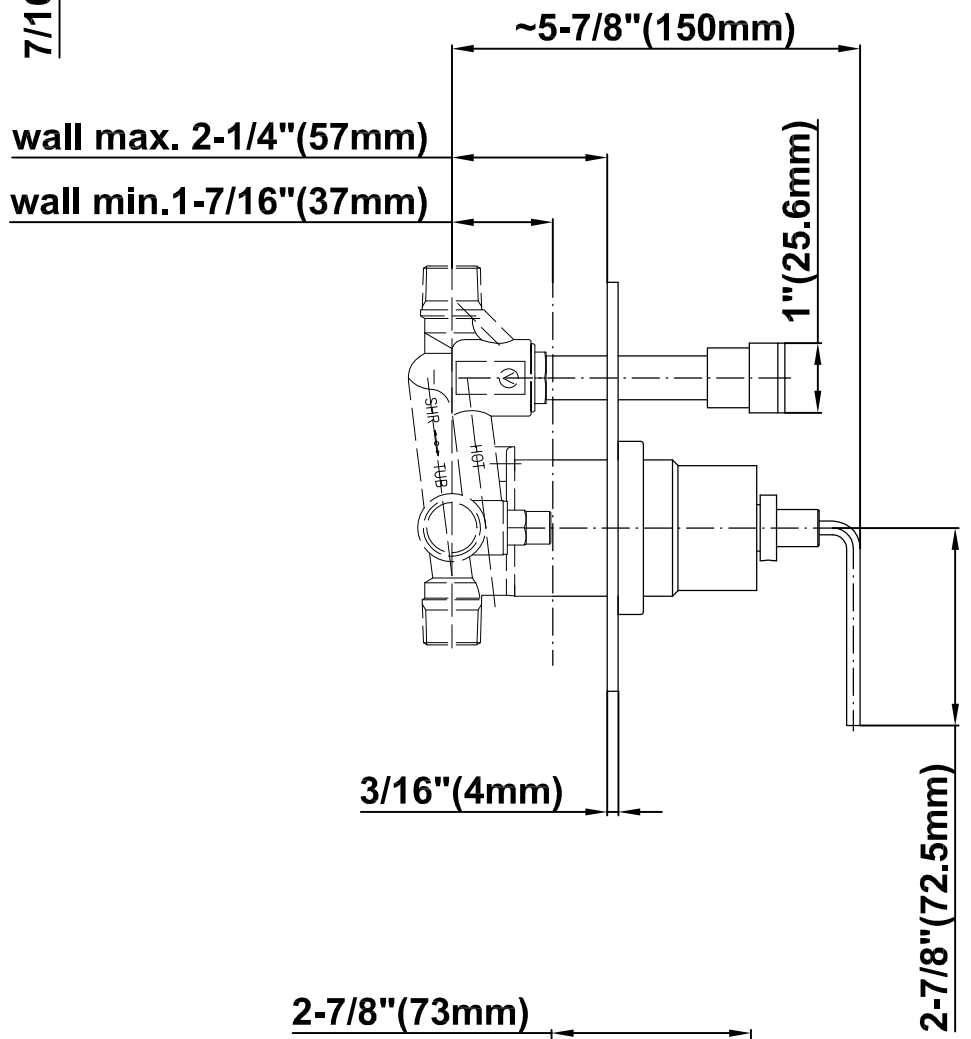

G-7295-LM40S