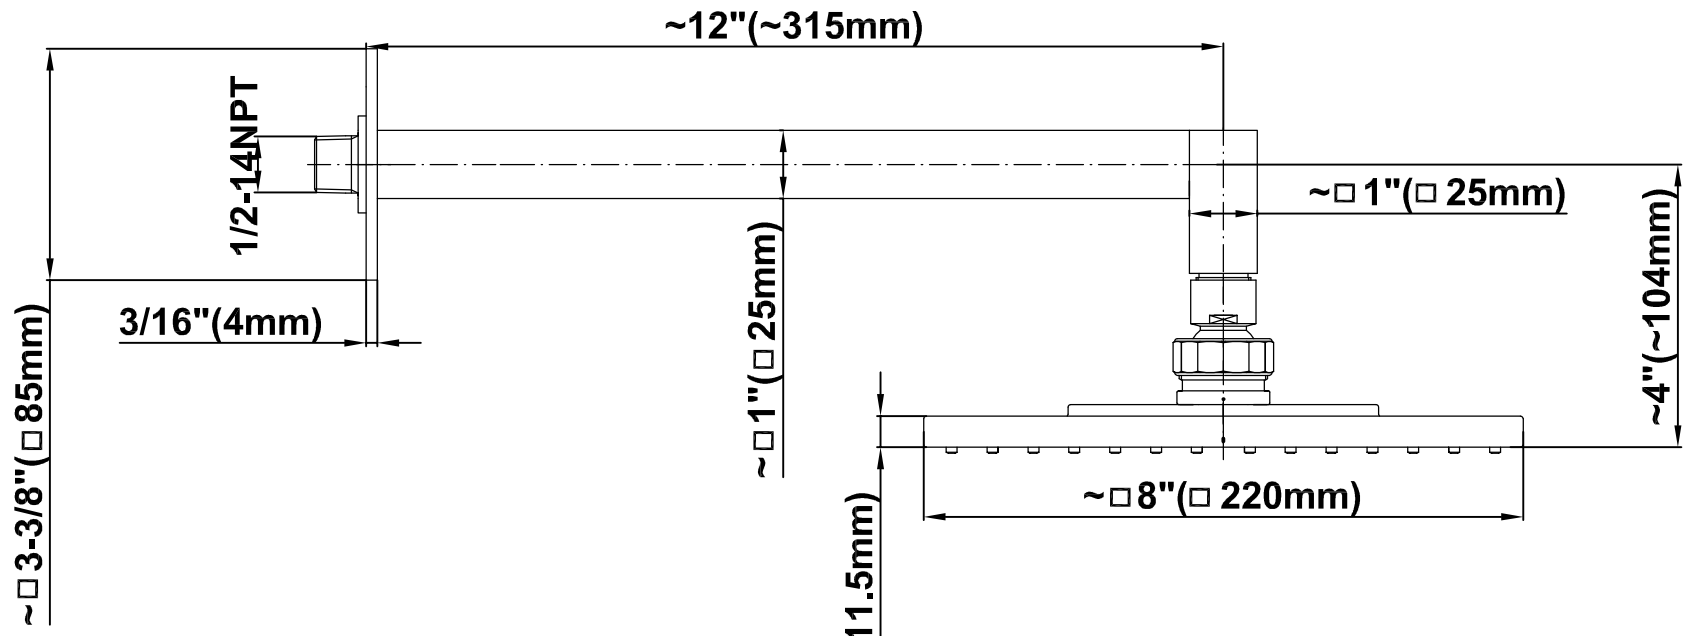

G-7295-LM40S