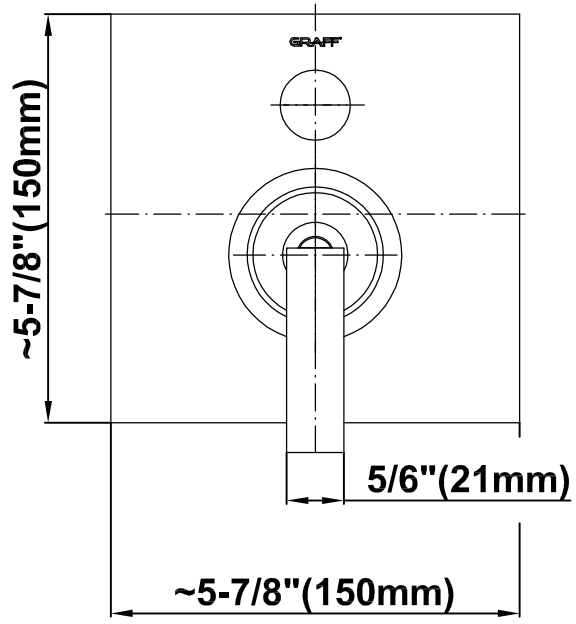

G-7295-LM40S