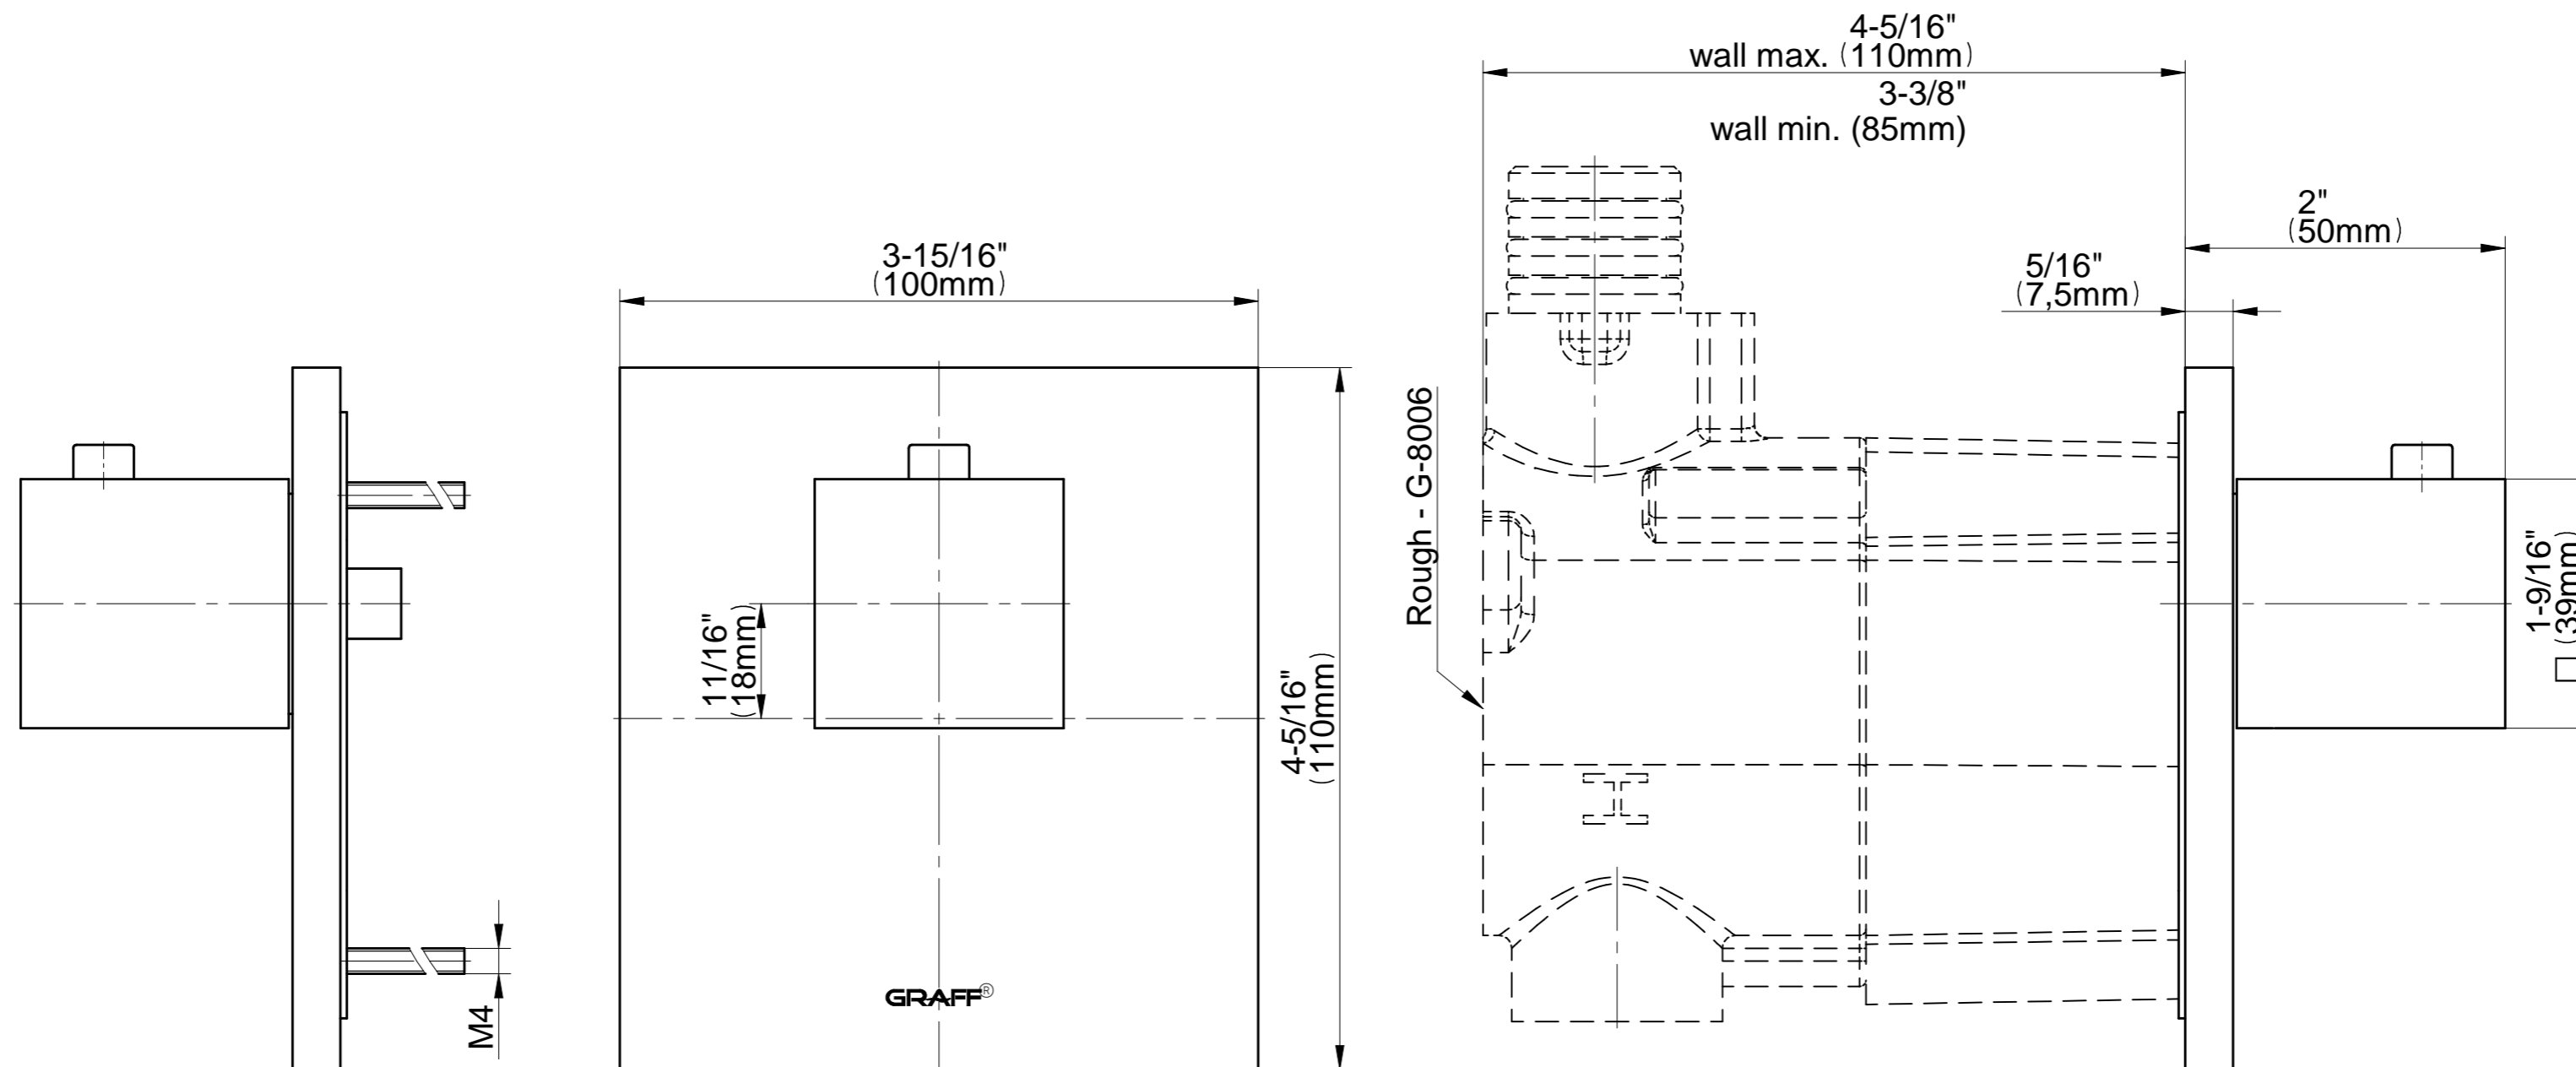

SHOWER
M-Series Square Thermostatic
Valve Trim Plate and Handle
G-8043-SH-T

Information

- Single metal handle
- Decorative trim plate
- Use with G-8006 thermostatic rough valve
- To complete package, you must order rough valve

OR'osa PVD®

Architectural White

G-8043-SH-T

Thermostatic Valve -Trim - M-Series

GRAFF[®]
CUTTING EDGE DESIGN