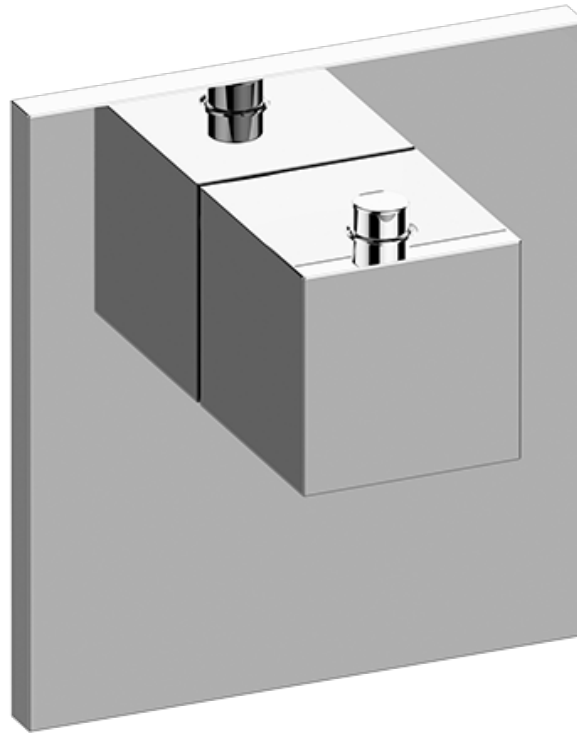

SHOWER
M-Series Square Thermostatic
Valve Trim Plate and Handle
G-8043-SH-T

Information

- Single metal handle
- Decorative trim plate
- Use with G-8006 thermostatic rough valve
- To complete package, you must order rough valve

OR'osa PVD®

Architectural White

G-8043-SH-T

Thermostatic Valve -Trim - M-Series

GRAFF[®]
CUTTING EDGE DESIGN