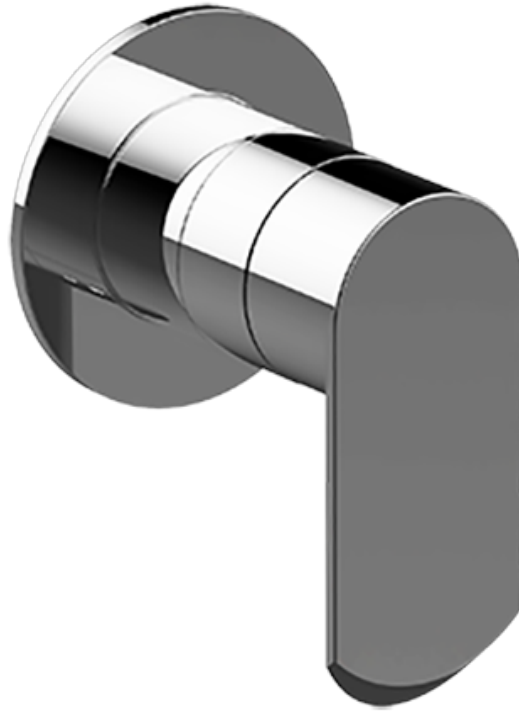

SHOWER
Phase Transfer Valve Trim Plate
and Handle
G-8064-LM45S-T

GRAFF[®]

Information

- Single metal lever handle
- Decorative trim plate WITHOUT off function
- Use with G-8051 (4-port thermostatic diverter valve) or G-7058 (4-port PBV diverter valve)
- To complete package, you must order rough diverter valve
- ADA

Finishes

Brushed
Nickel

Olive Bronze

Polished
Chrome

Polished
Nickel

G-8064