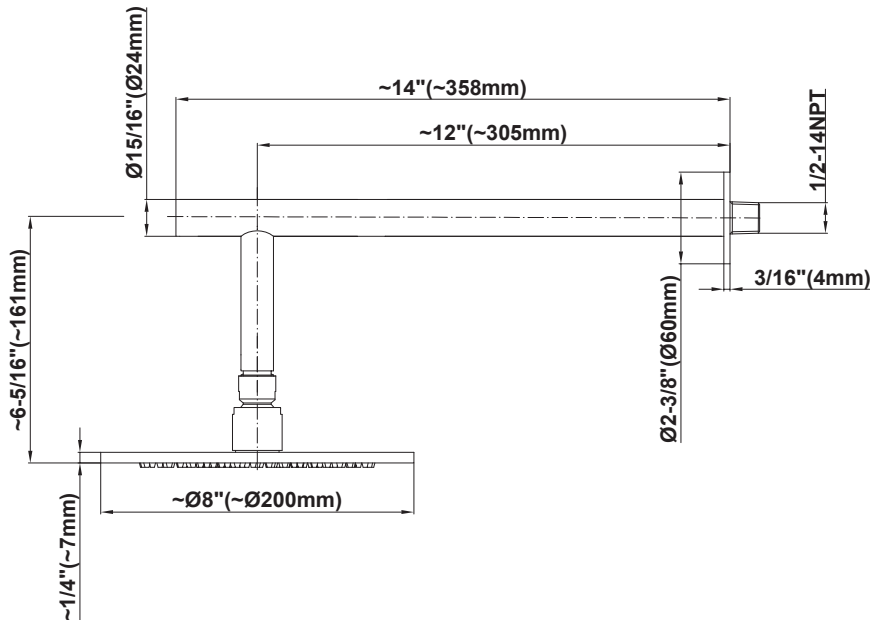

Warranty

- Limited lifetime warranty

For complete warranty information go to www.graff-designs.com/en-nam/warranty