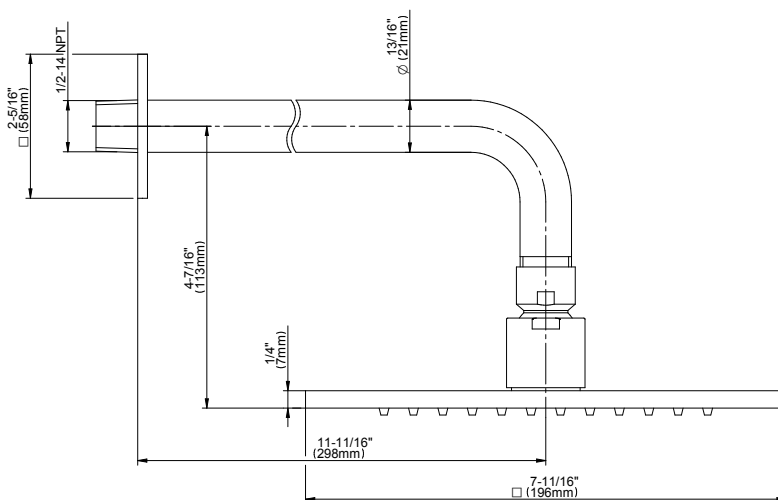

Warranty

- Limited lifetime warranty

For complete warranty information go to www.graff-designs.com/en-nam/warranty