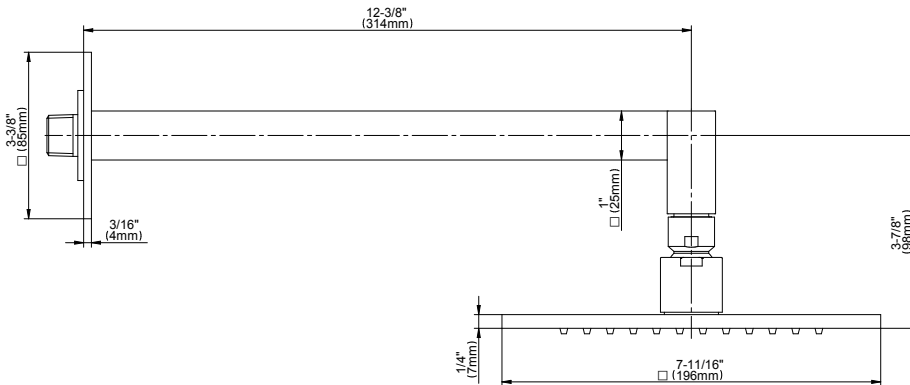

Warranty

- Limited lifetime warranty

For complete warranty information go to www.graff-designs.com/en-nam/warranty