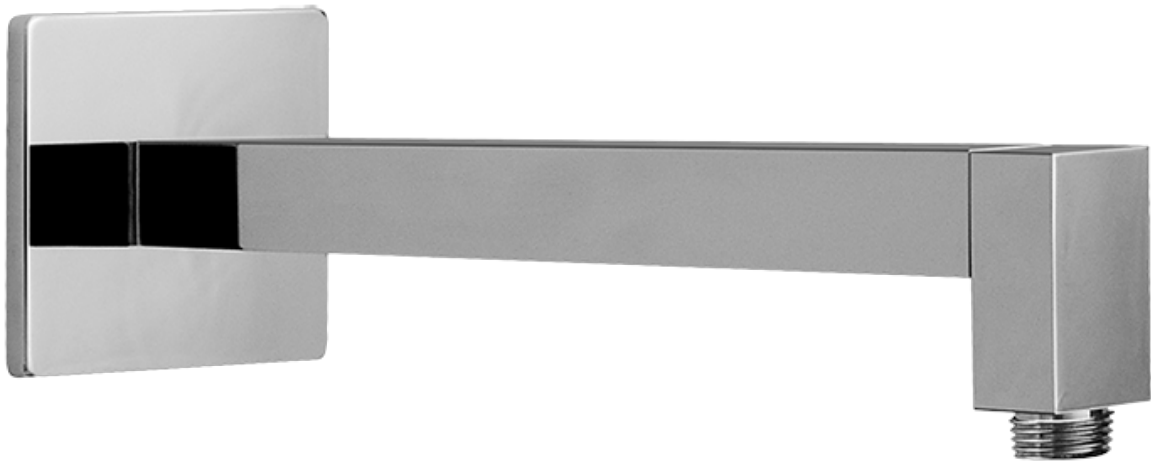

SHOWER
Contemporary Showerhead with
Arm
G-8355

GRAFF®

Information

- 8" square, low-profile rainshower head
- 12" shower arm and flange
- 144 no-clog, easy-clean rubber spray nozzles
- Showerhead flow rate ≤ 1.8 max gpm
- CALGreen

G-8355

Contemporary Showerhead with Arm

Product Features

- 1/4" thick, 8" round, low-profile rain showerhead
- 12" shower arm includes flange
- 144 no-clog, easy-clean rubber spray nozzles
- 1/2" NPT male thread inlet
- Showerhead flow rate ≤ 1.8 max gpm

Finishes

G-8438

Aqua-Sense Collection
Contemporary 8" Square Showerhead

Product Features

- 1/4" thick
- 144 no-clog, easy-clean rubber spray nozzles
- Showerhead flow rate ≤ 1.8 max gpm

Available Finishes

- Polished Chrome
G-8438-PC
- Brushed Nickel
G-8438-PN
- Polished Nickel
G-8438-BNi
- Unfinished Brass*
G-8438-UB*
- Steinox
G-8438-SN
- Olive Brass*
G-8438-OB*
- Architectural Black with Chrome Accents*
G-8438-PC/BK*
- Gold*
G-8438-AU*
- Brushed Gold*
G-8438-BAU

www.graff-designs.com | phone: 800-954-4723

SHOWER
Contemporary 12" Shower Arm
G-8530

GRAFF®

Information

- Includes arm and square flange
- 1/2" NPT male thread inlet
- For use with all showerheads (especially G-8438)