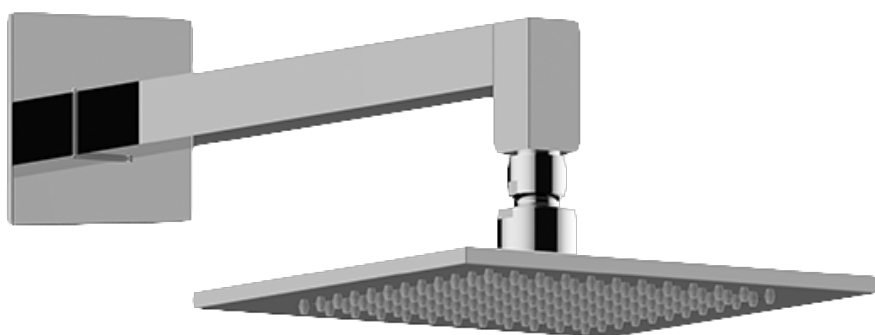

SHOWER
Contemporary Showerhead with
Arm
G-8355

GRAFF®

Information

- 8" square, low-profile rainshower head
- 12" shower arm and flange
- 144 no-clog, easy-clean rubber spray nozzles
- Showerhead flow rate ≤ 1.8 max gpm
- CALGreen

G-8355

Contemporary Showerhead with Arm

Product Features

- 1/4" thick, 8" round, low-profile rain showerhead
- 12" shower arm includes flange
- 144 no-clog, easy-clean rubber spray nozzles
- 1/2" NPT male thread inlet
- Showerhead flow rate ≤ 1.8 max gpm

- 1/4" thick
- 144 no-clog, easy-clean rubber spray nozzles
- Recommended use with ceiling shower arm
- Recommended for use at no more than 10 degrees tilt
- Showerhead flow rate ≤ 1.8 max gpm
- CALGreen

Finishes

G-8438

Aqua-Sense Collection
Contemporary 8" Square Showerhead

Product Features

- 1/4" thick
- 144 no-clog, easy-clean rubber spray nozzles
- Showerhead flow rate ≤ 1.8 max gpm

Available Finishes

- Polished Chrome
G-8438-PC
- Brushed Nickel
G-8438-PN
- Polished Nickel
G-8438-BNi
- Unfinished Brass*
G-8438-UB*
- Steinox
G-8438-SN
- Olive Brass*
G-8438-OB*
- Architectural Black with Chrome Accents*
G-8438-PC/BK*
- Gold*
G-8438-AU*
- Brushed Gold*
G-8438-BAU