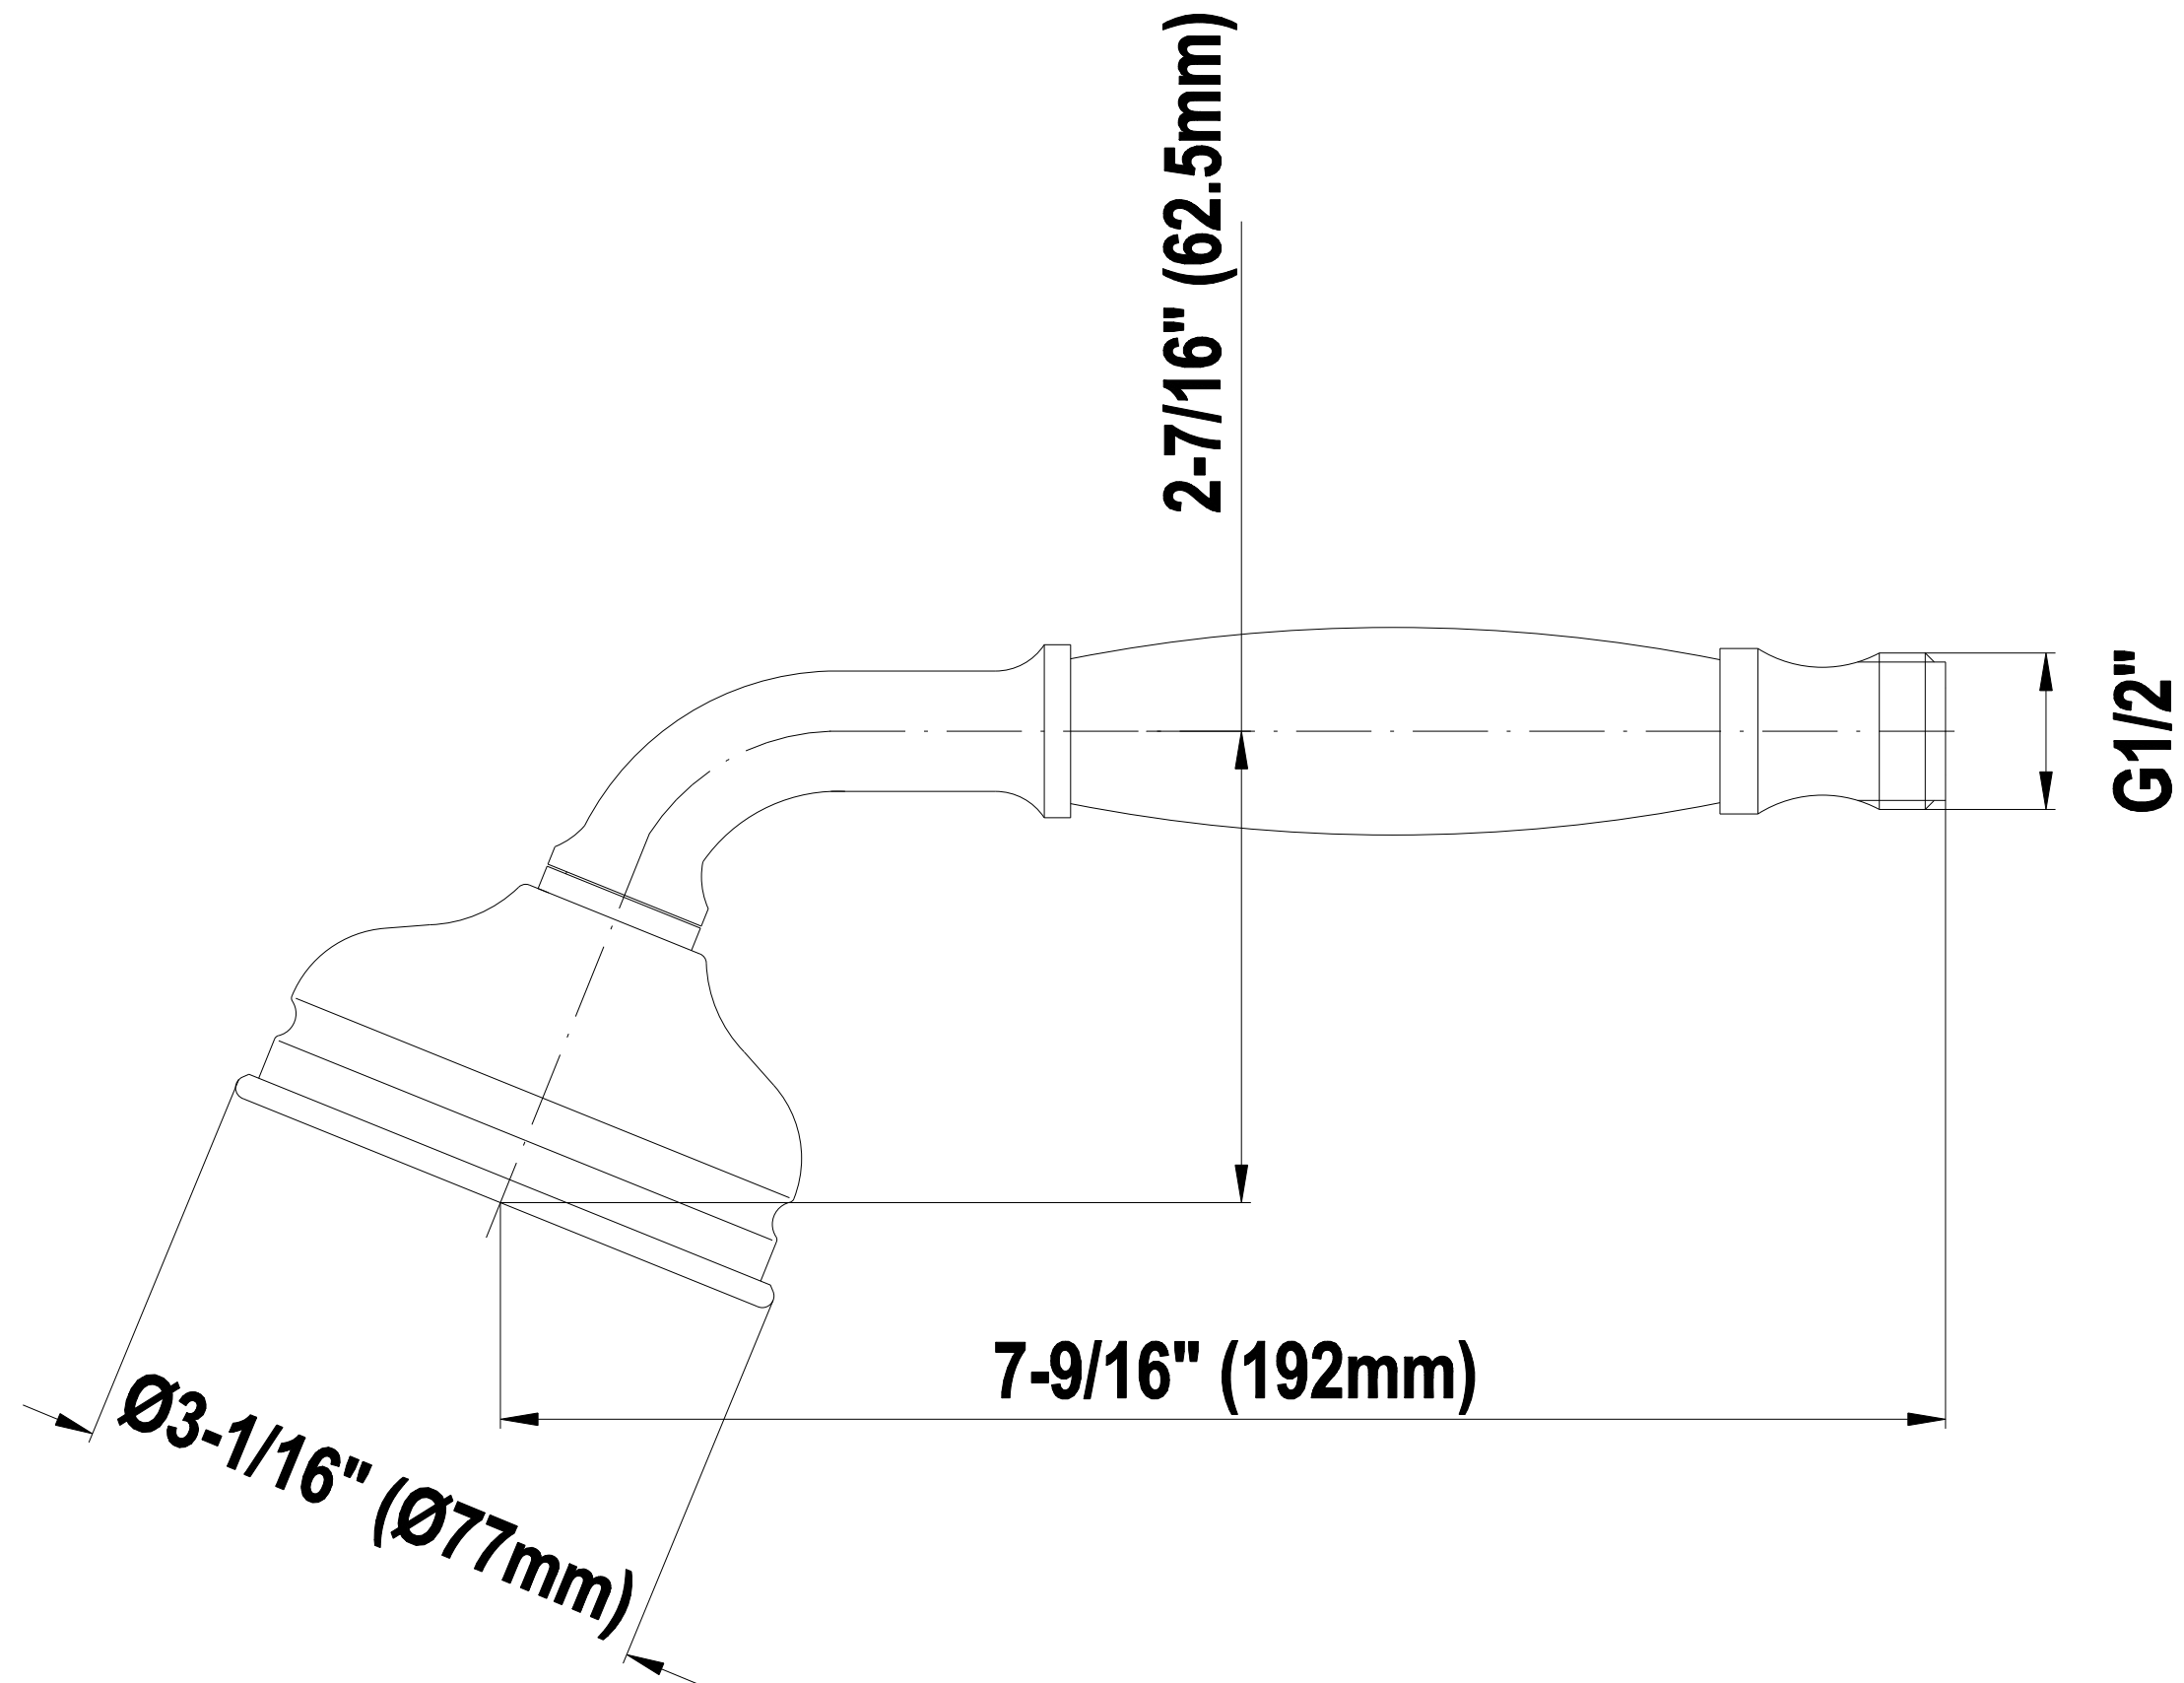

### **Information**

- Handshower with 22" tall wall-mounted slide bar
- 59" long shower hose and wall supply elbow
- Adjustable bracket fits all hoses with conical nut
- Handshower flow rate  $\leq 1.5$  max gpm
- Includes internal backflow preventer
- CALGreen

### Product Features

- 22" wall-mounted slide bar and 59" shower hose
- Includes traditional handshower - G-8604
- Adjustable bracket fits all hoses with conical nut
- Includes 1/2" NPT male threaded wall supply elbow
- Handshower flow rate  $\leq 1.5$  max gpm
- Includes internal backflow preventer

# G-8603

SHOWER  
Traditional Handshower  
**G-8604**

**GRAFF®**

**Information**

- Solid brass construction
- Smooth, all-metal handle
- Shower hose not included
- Handshower flow rate  $\leq 1.5$  max gpm
- CALGreen

# Traditional Handshower G-8604

SHOWER  
59" Shower Hose  
**G-8605**

**GRAFF®**