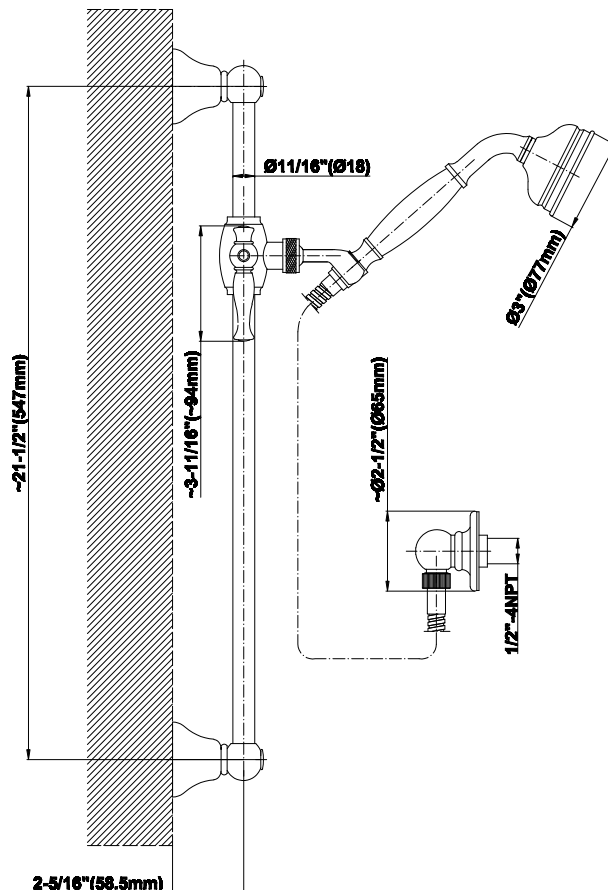

Warranty

- Limited lifetime warranty

For complete warranty information go to www.graff-designs.com/en-nam/warranty