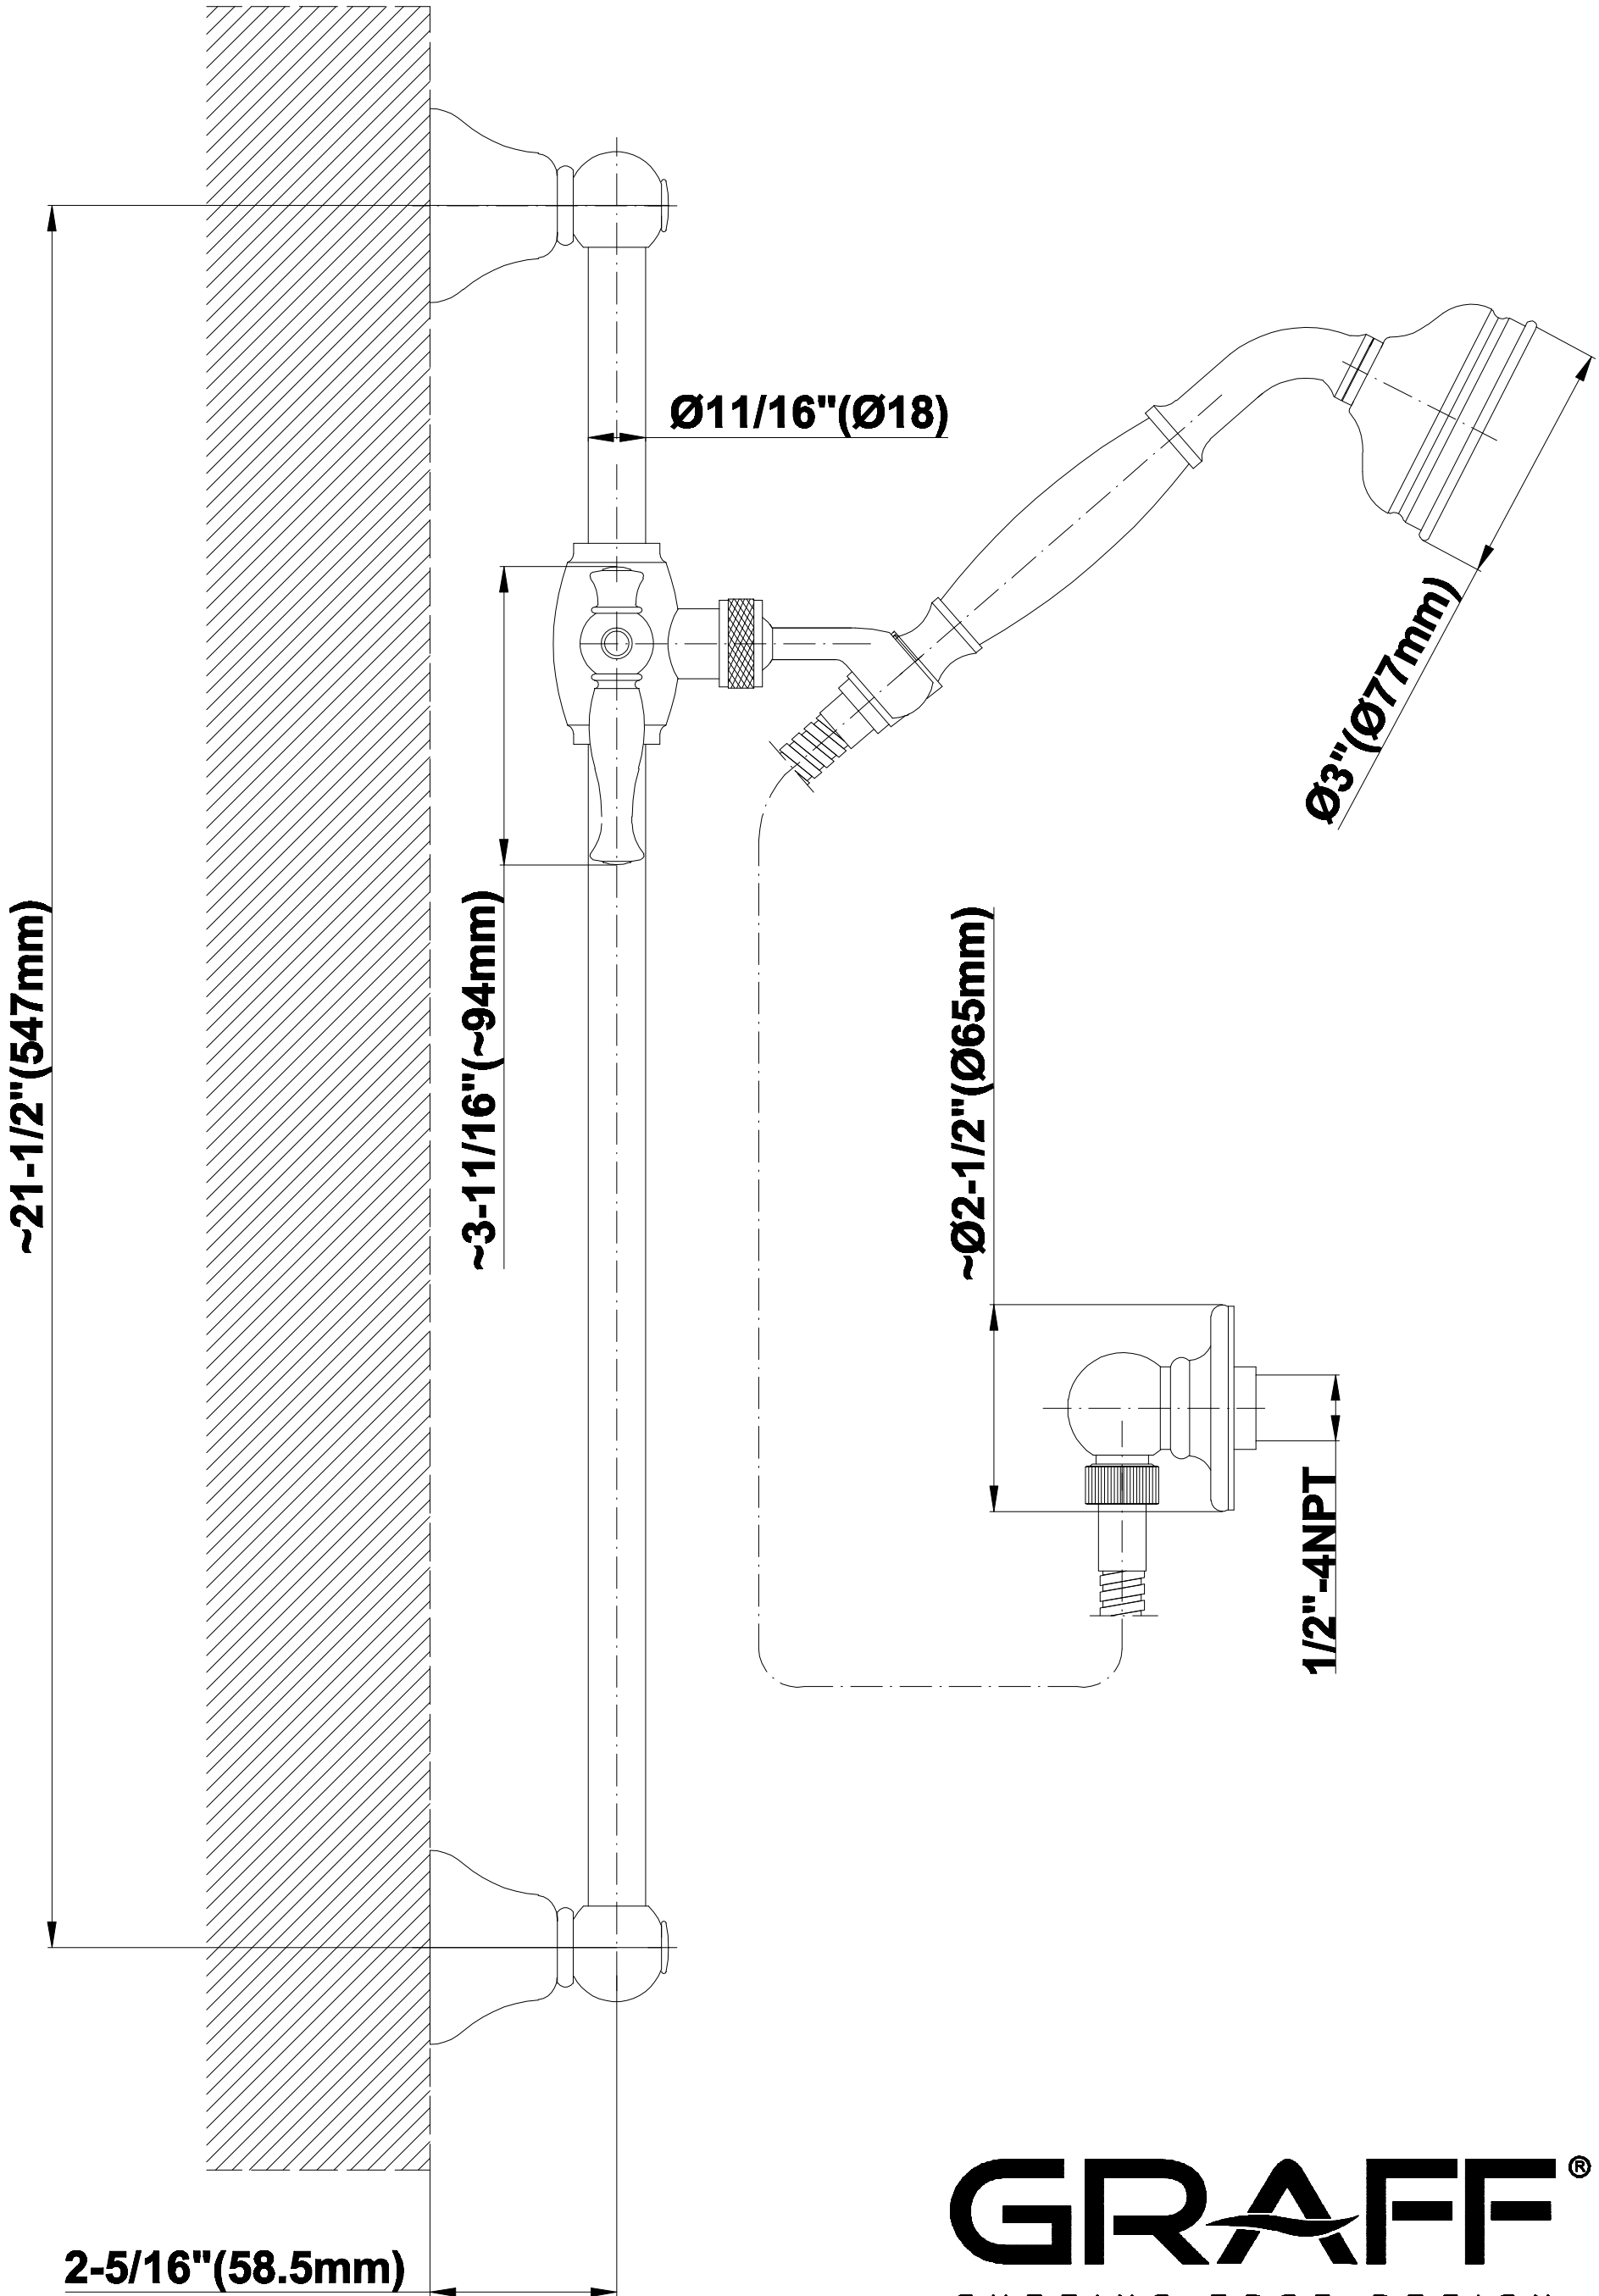

SHOWER  
Traditional Handshower w/Wall-  
Mounted Slide Bar  
**G-8600-LM22S**

---

**GRAFF®**

### **Information**

- Handshower with 22" tall wall-mounted slide bar
- 59" long shower hose and wall supply elbow
- Adjustable bracket fits all hoses with conical nut
- Handshower flow rate  $\leq 1.5$  max gpm
- Includes internal backflow preventer
- CALGreen

### Product Features

- 22" wall-mounted slide bar and 59" shower hose
- Includes traditional handshower - G-8604
- Adjustable bracket fits all hoses with conical nut
- Includes 1/2" NPT male threaded wall supply elbow
- Handshower flow rate  $\leq 1.5$  max gpm
- Includes internal backflow preventer

# G-8600

SHOWER  
Traditional Wall Supply Elbow  
**G-8603**

**GRAFF®**

**Information**

- 1/2" NPT female thread inlet

**Finishes**

24K Gold

24K Brushed  
Gold