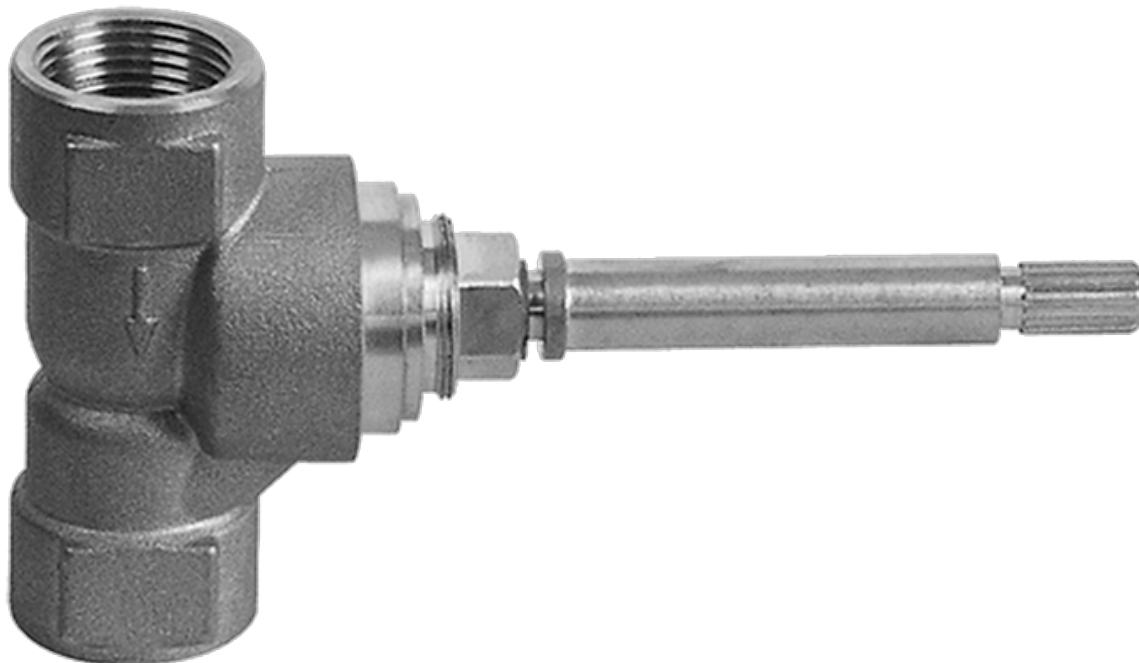

## Information

- 3/4" Thermostatic Valve
- 8" Showerhead w/12" Ceiling-Mounted Shower Arm
- Swivel Body Sprays (3 pieces)
- Handshower Set w/Wall Bracket and Wall Elbow
- Stop/Volume Control Valves (3 pieces)
- Showerhead Features No-Clog, Easy-Clean Spray Nozzles
- Flow Rates: showerhead  $\leq 2.0$  max gpm, handshower  $\leq 1.5$  max gpm
- Optional Extension Kit

### Information

- Single metal handle
- Decorative trim plate
- Use with G-8000 or G-8005 thermostatic rough valve
- To complete package, you must order rough valve
- ADA

## Information

- 3/4" universal inlets/outlets with female threads
- Supplied with protective plastic cover