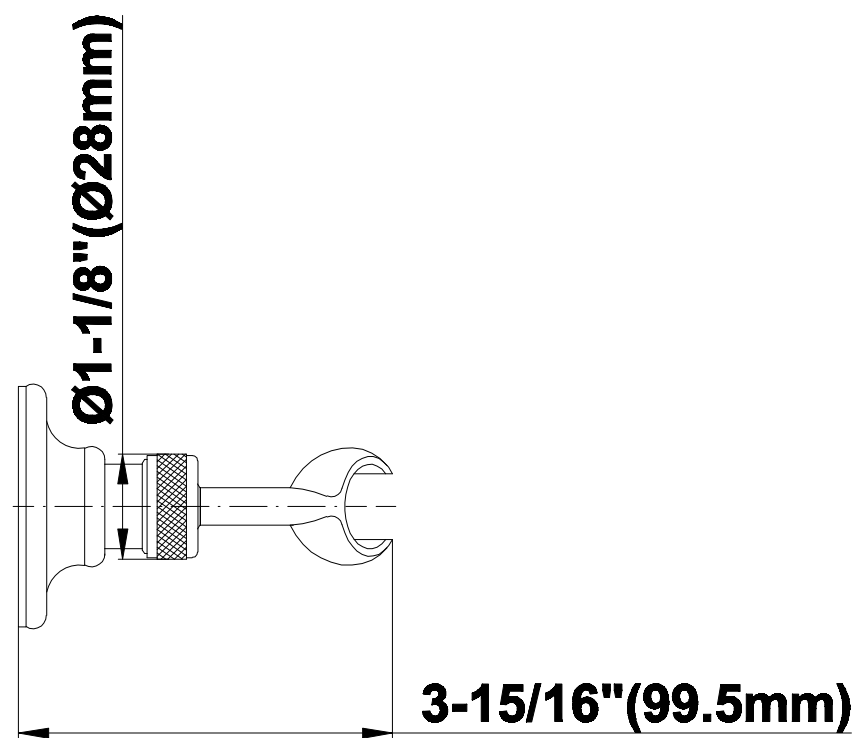

# G-8540

SHOWER  
Traditional Wall Bracket for  
Handshower  
**G-8602**

**GRAFF®**

**Information**

- Solid brass construction
- Swivel holder

**Finishes**

24K Gold

Olive Bronze

# G-8602

SHOWER  
Traditional Wall Supply Elbow  
**G-8603**

**GRAFF®**

---

**Information**

- 1/2" NPT female thread inlet

**Finishes**

24K Gold