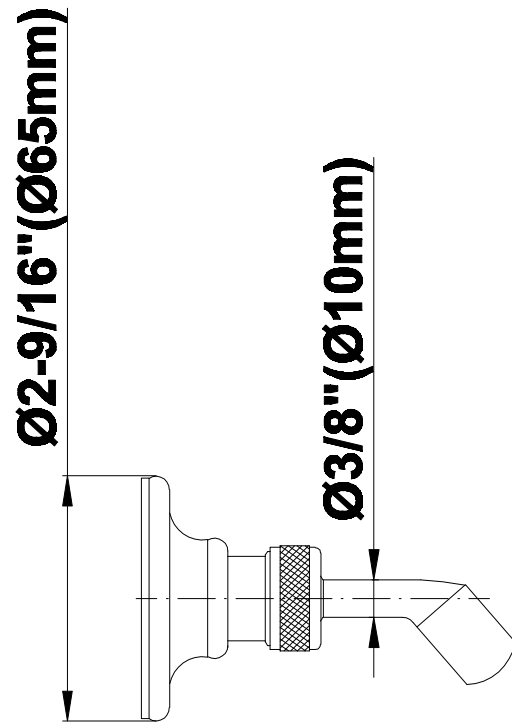

# G-8480

SHOWER  
12" Ceiling Shower Arm  
**G-8540**

**GRAFF®**

---

**Information**

- Includes arm and round flange
- 1/2" NPT male thread inlet
- For use with all showerheads

**Finishes**

24K Gold

# G-8540

SHOWER  
Traditional Wall Bracket for  
Handshower  
**G-8602**

**GRAFF®**

**Information**

- Solid brass construction
- Swivel holder

**Finishes**

24K Gold

Olive Bronze

# G-8602

SHOWER  
Traditional Wall Supply Elbow  
**G-8603**

**GRAFF®**

---

**Information**

- 1/2" NPT female thread inlet

**Finishes**

24K Gold