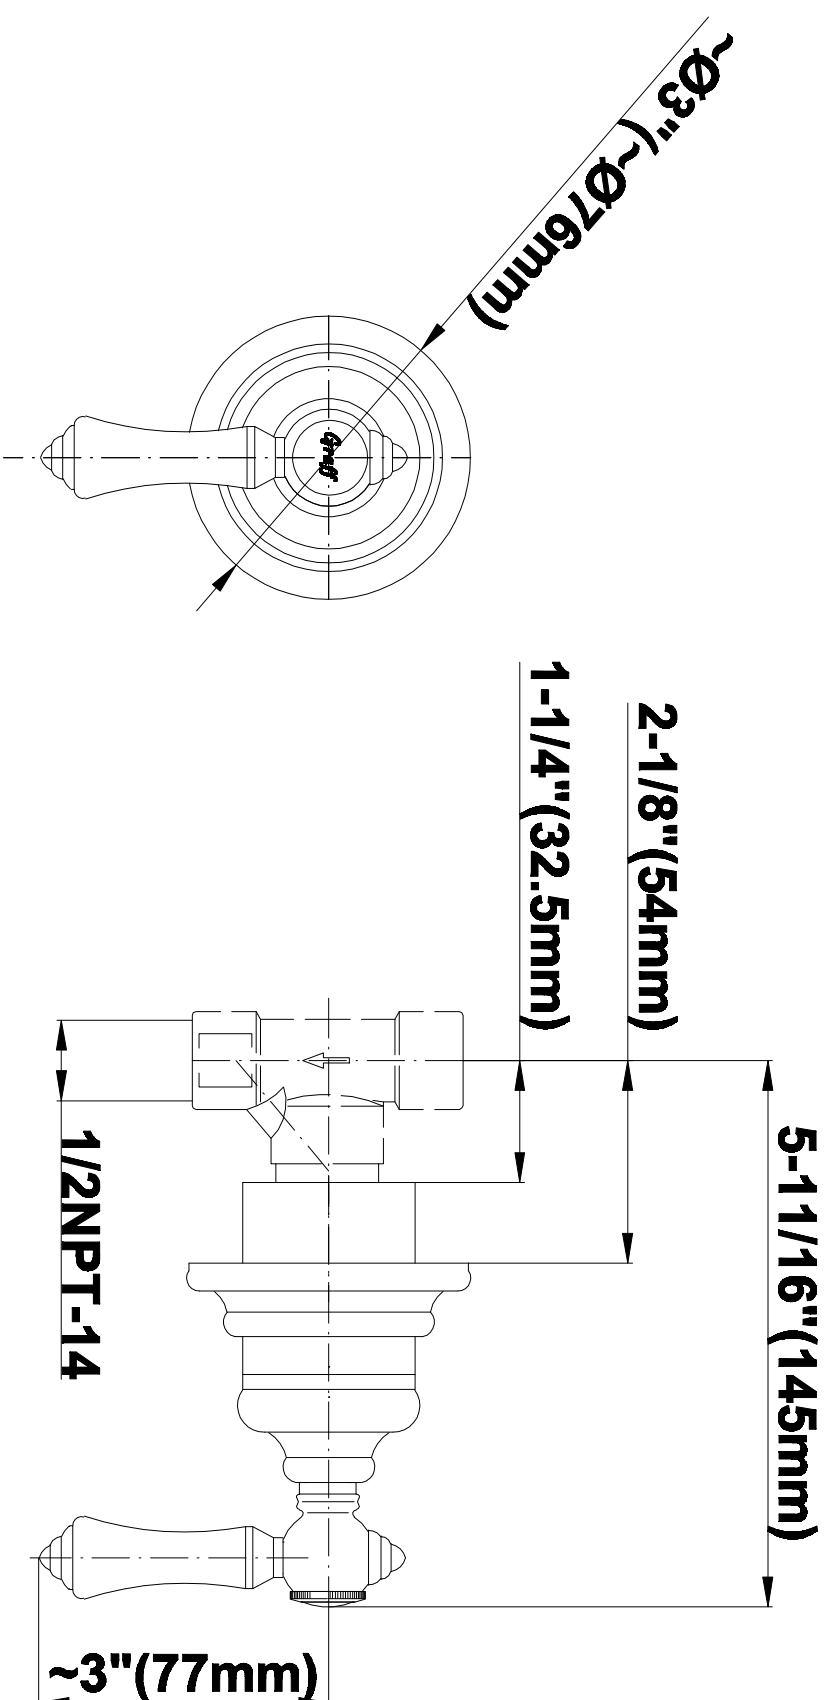

## Information

- 3/4" Thermostatic Valve
- 8" Showerhead w/12" Ceiling-Mounted Shower Arm
- Swivel Body Sprays (3 pieces)
- Handshower Set w/Wall Bracket and Wall Elbow
- Stop/Volume Control Valves (3 pieces)
- Showerhead Features No-Clog, Easy-Clean Spray Nozzles
- Flow Rates: showerhead  $\leq 2.0$  max gpm, handshower  $\leq 1.5$  max gpm
- Optional Extension Kit

# G-8090

SHOWER  
Traditional 8" Showerhead  
**G-8410**

**GRAFF®**