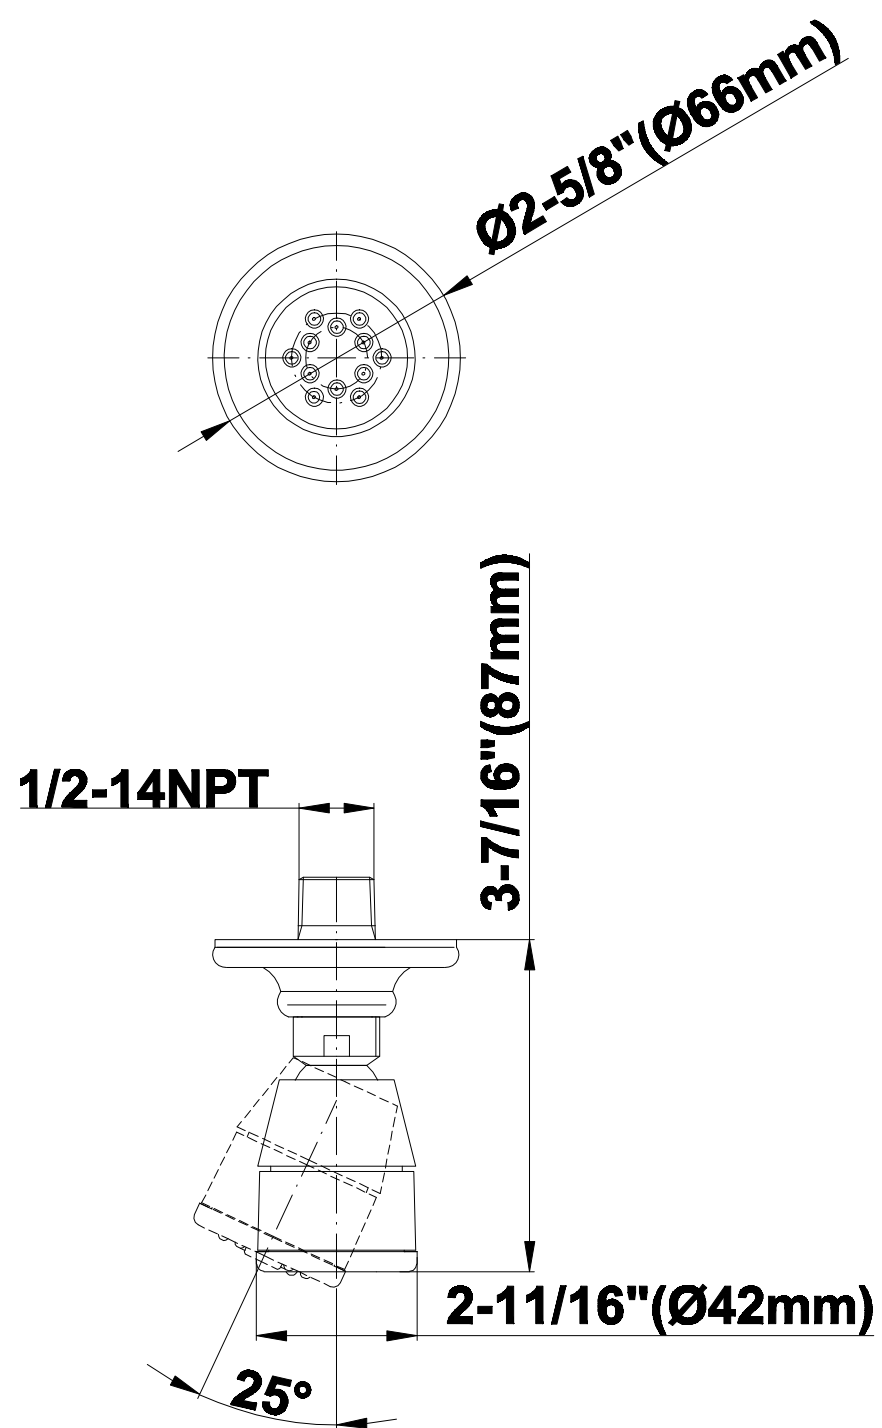

SHOWER
Full Thermostatic Shower System
with Transfer Valve (Rough &
Trim)
GA5.222B-LM22S

GRAFF[®]

Information

- 3/4" Thermostatic Valve
- 1/2" 4-Port Diverter Valve with 3 outlets and off function
- 8" Showerhead with 11" Wall-Mount Arm & Flange
- Swivel Body Sprays (3 pieces)
- Handshower Set w/Wall Bracket
- Showerhead Features No-Clog, Easy-Clean Spray Nozzles
- Flow Rates: showerhead ≤ 2.0 max gpm, handshower ≤ 1.5 max gpm

SHOWER
Rough
G-8005

GRAFF®

Information

- 18.4 gpm @ 60 psi
- 3/4" universal inlets/outlets with female threads
- Built-in service stops
- Complete serviceability from front of all units
- Supplied with protective plastic cover
- Thermostatic valve uses a paraffin wax cartridge

Polished
Chrome

Polished
Nickel

Steelnox®
(Satin Nickel)

G-8480

SHOWER
Transitional 11" Shower Arm
G-8500

GRAFF®

Information

- Includes arm and flange
- 1/2" NPT male thread inlet
- For use with all showerheads