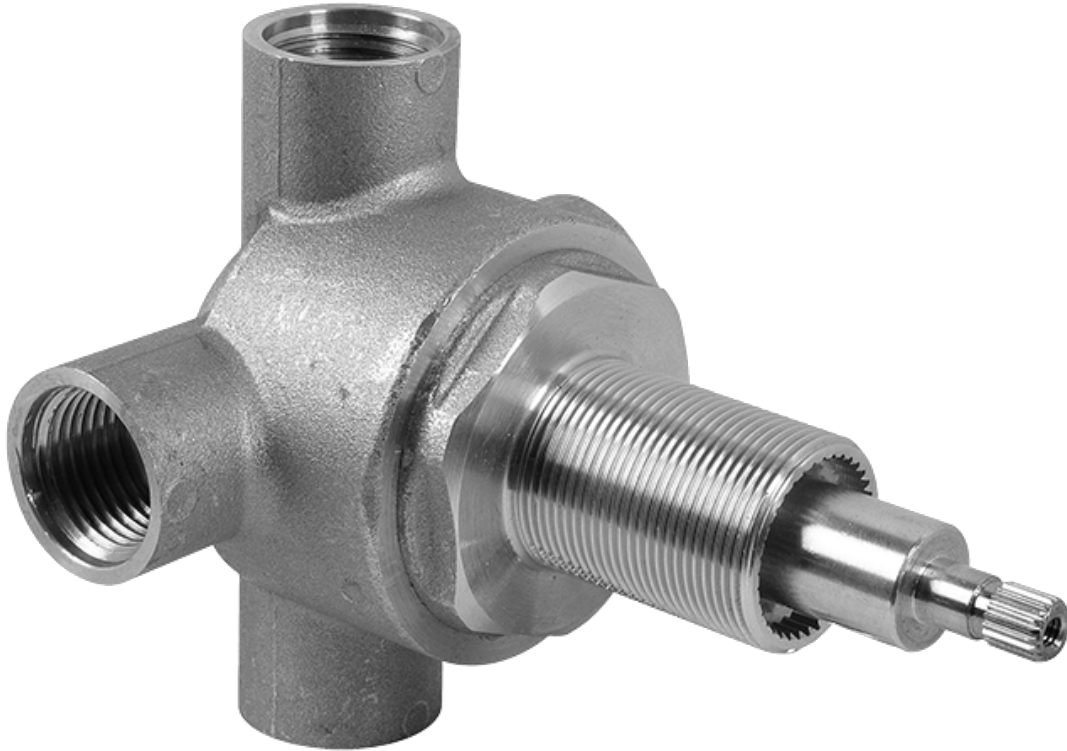

SHOWER
Full Thermostatic Shower System
with Transfer Valve (Rough &
Trim)
GA5.222B-LM22S

GRAFF[®]

Information

- 3/4" Thermostatic Valve
- 1/2" 4-Port Diverter Valve with 3 outlets and off function
- 8" Showerhead with 11" Wall-Mount Arm & Flange
- Swivel Body Sprays (3 pieces)
- Handshower Set w/Wall Bracket
- Showerhead Features No-Clog, Easy-Clean Spray Nozzles
- Flow Rates: showerhead ≤ 2.0 max gpm, handshower ≤ 1.5 max gpm

SHOWER
Rough
G-8005

GRAFF®

Information

- 18.4 gpm @ 60 psi
- 3/4" universal inlets/outlets with female threads
- Built-in service stops
- Complete serviceability from front of all units
- Supplied with protective plastic cover
- Thermostatic valve uses a paraffin wax cartridge

Polished
Nickel

Steelnox[®]
(Satin Nickel)

G-8030

SHOWER
3-Way High Flow Transfer Rough
Valve WITH off function
G-8050

GRAFF®

Information

- Intended for use with Thermostatic Shower Systems
- 1/2" 3-way diverter valve with 3 outlets and off function
- Universal inlets/outlets with female threads
- Operates one function at a time
- Supplied with protective plastic cover
- CALGreen compliant depending on functions
- CALGreen

GRAFF®

Information

- Sunflower shape
- 112 no-clog, easy-clean rubber spray nozzles
- Metal ball-joint allows for showerhead angle adjustment
- Showerhead flow rate ≤ 1.8 max gpm
- Recommend use with ceiling shower arm
- Recommended for use at no more than 10 degrees tilt
- CALGreen