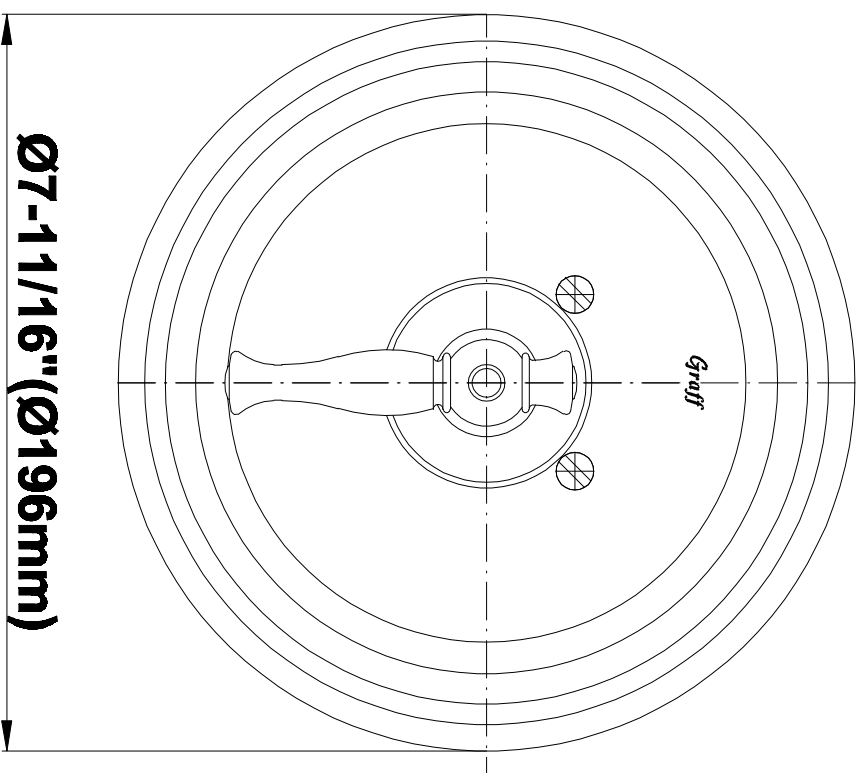

SHOWER
Full Thermostatic Shower System
with Transfer Valve (Rough &
Trim)
GA5.222B-LM22S

GRAFF[®]

Information

- 3/4" Thermostatic Valve
- 1/2" 4-Port Diverter Valve with 3 outlets and off function
- 8" Showerhead with 11" Wall-Mount Arm & Flange
- Swivel Body Sprays (3 pieces)
- Handshower Set w/Wall Bracket
- Showerhead Features No-Clog, Easy-Clean Spray Nozzles
- Flow Rates: showerhead ≤ 2.0 max gpm, handshower ≤ 1.5 max gpm

SHOWER
Rough
G-8005

GRAFF®

Information

- 18.4 gpm @ 60 psi
- 3/4" universal inlets/outlets with female threads
- Built-in service stops
- Complete serviceability from front of all units
- Supplied with protective plastic cover
- Thermostatic valve uses a paraffin wax cartridge

Polished
Nickel

Steelnox[®]
(Satin Nickel)

G-8030

SHOWER
3-Way High Flow Transfer Rough
Valve WITH off function
G-8050

GRAFF®

Information

- Intended for use with Thermostatic Shower Systems
- 1/2" 3-way diverter valve with 3 outlets and off function
- Universal inlets/outlets with female threads
- Operates one function at a time
- Supplied with protective plastic cover
- CALGreen compliant depending on functions
- CALGreen