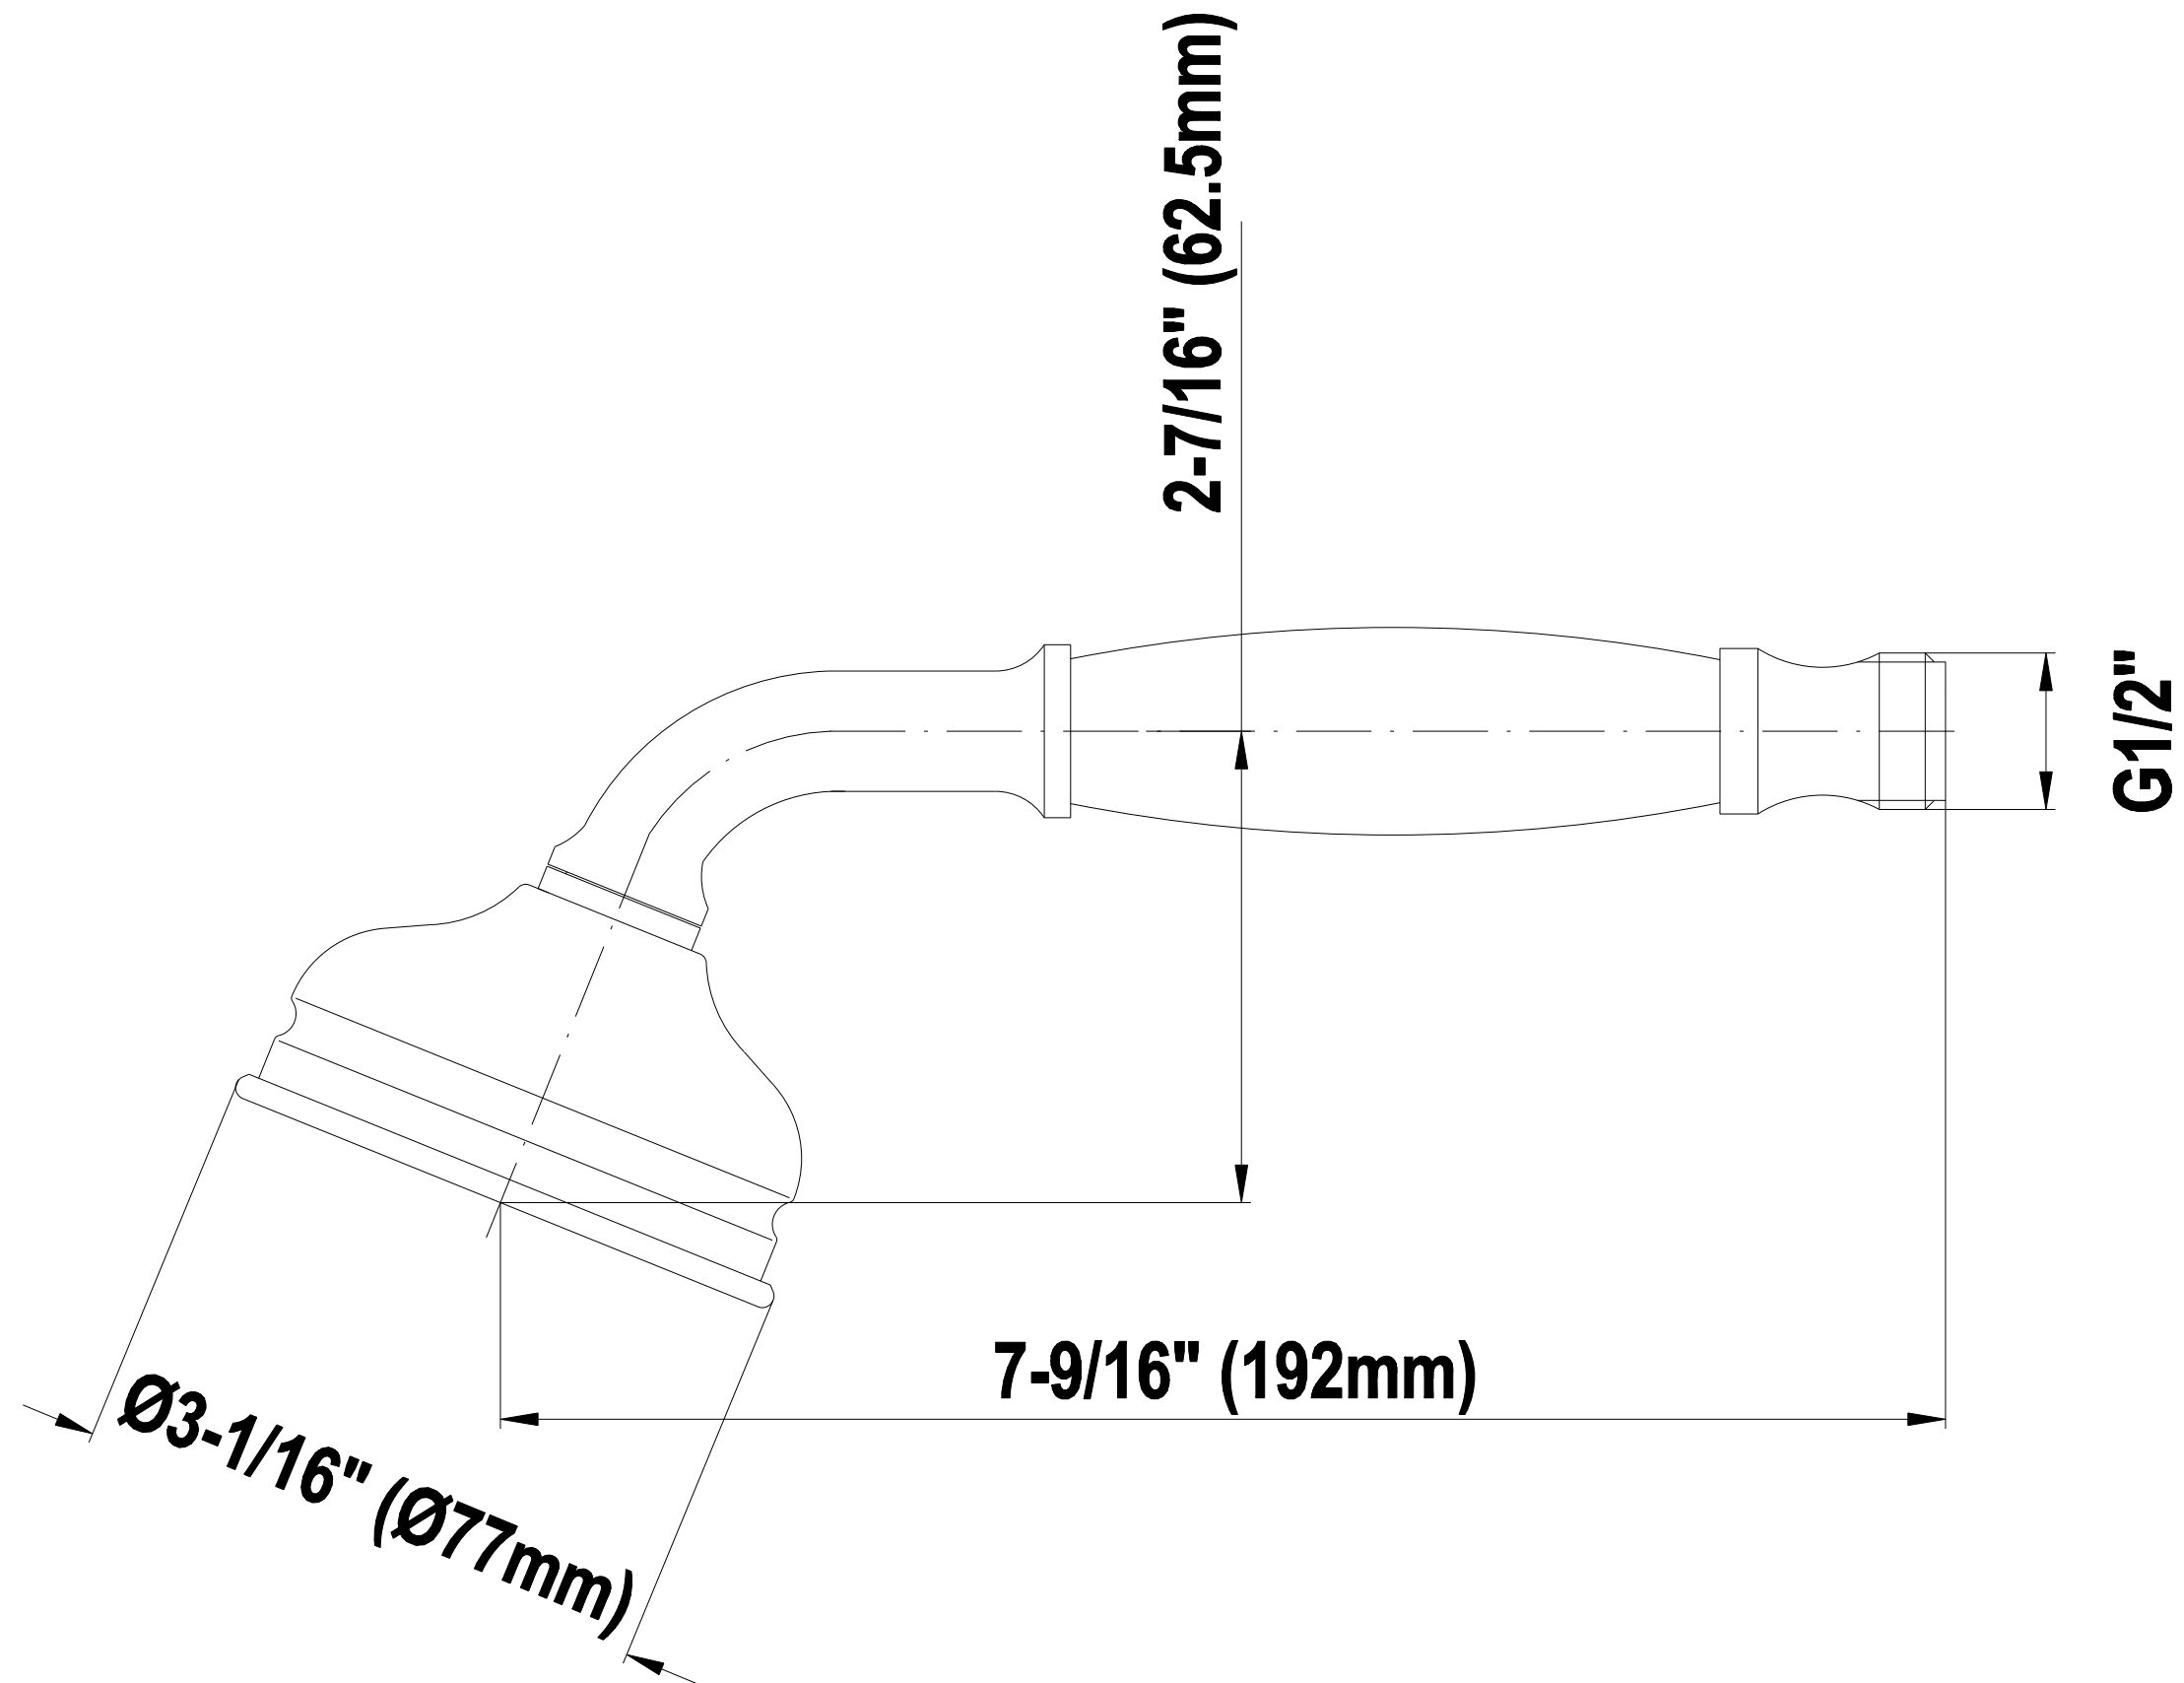

SHOWER
Full Thermostatic Shower System
with Transfer Valve (Rough &
Trim)
GA5.222B-LM22S

GRAFF[®]

Information

- 3/4" Thermostatic Valve
- 1/2" 4-Port Diverter Valve with 3 outlets and off function
- 8" Showerhead with 11" Wall-Mount Arm & Flange
- Swivel Body Sprays (3 pieces)
- Handshower Set w/Wall Bracket
- Showerhead Features No-Clog, Easy-Clean Spray Nozzles
- Flow Rates: showerhead ≤ 2.0 max gpm, handshower ≤ 1.5 max gpm

Traditional Handshower G-8604

SHOWER
59" Shower Hose
G-8605

GRAFF®

Information

- Brass spiral flexible hose with conical nut

Finishes

24K Gold

Olive Bronze