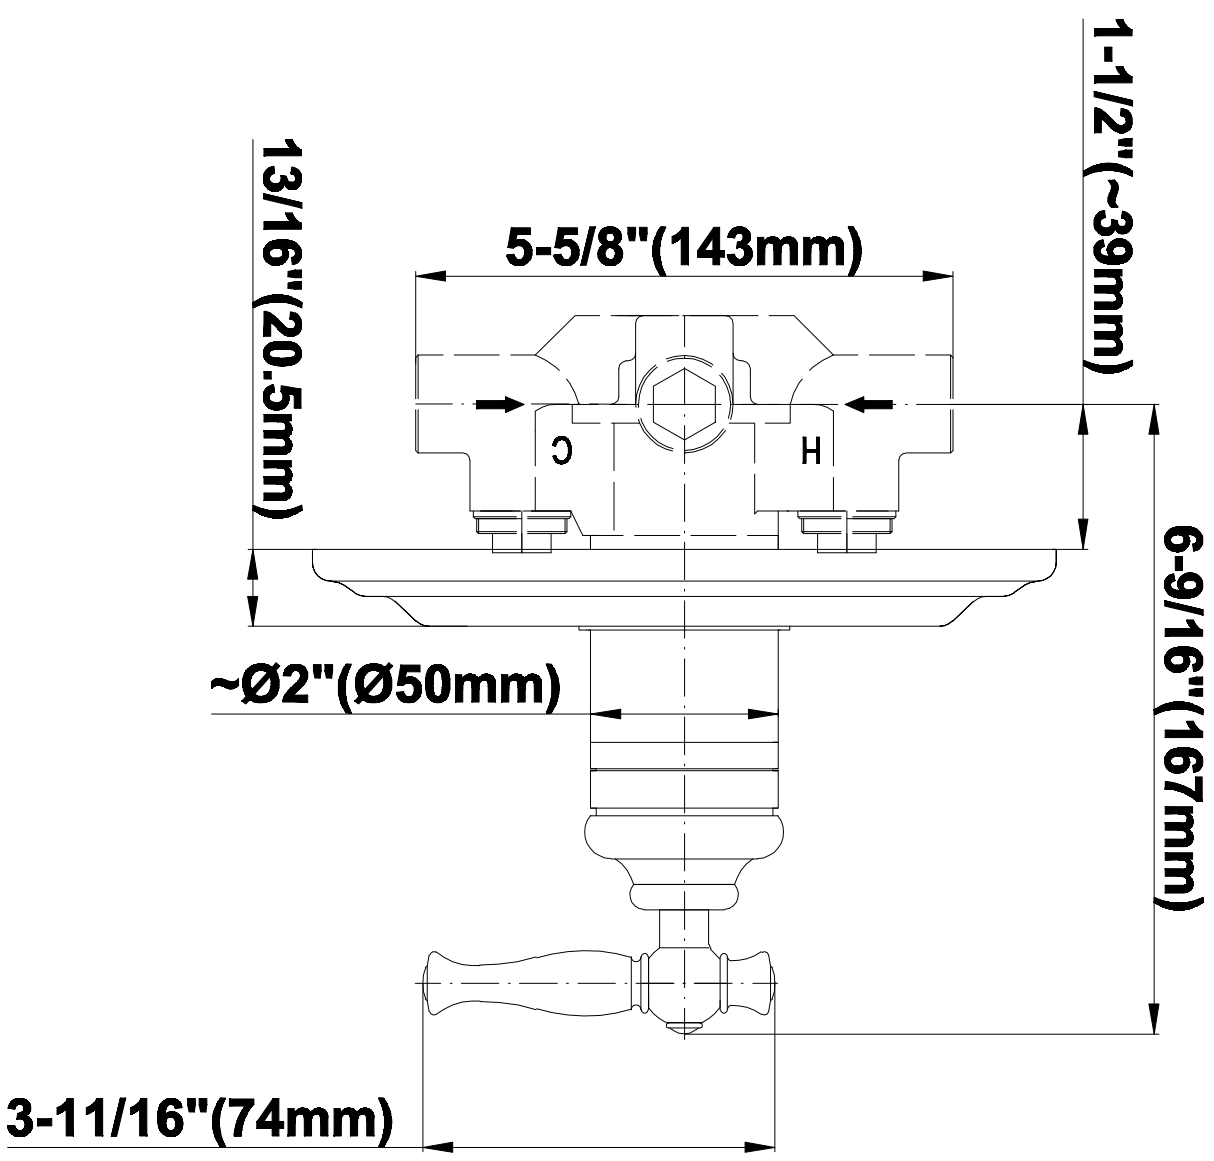

SHOWER
Full Thermostatic Shower System
with Transfer Valve (Rough &
Trim)
GA5.222B-LM22S

GRAFF[®]

Information

- 3/4" Thermostatic Valve
- 1/2" 4-Port Diverter Valve with 3 outlets and off function
- 8" Showerhead with 11" Wall-Mount Arm & Flange
- Swivel Body Sprays (3 pieces)
- Handshower Set w/Wall Bracket
- Showerhead Features No-Clog, Easy-Clean Spray Nozzles
- Flow Rates: showerhead ≤ 2.0 max gpm, handshower ≤ 1.5 max gpm

SHOWER
Rough
G-8005

GRAFF®

Information

- 18.4 gpm @ 60 psi
- 3/4" universal inlets/outlets with female threads
- Built-in service stops
- Complete serviceability from front of all units
- Supplied with protective plastic cover
- Thermostatic valve uses a paraffin wax cartridge

Polished
Nickel

Steelnox[®]
(Satin Nickel)

G-8030

SHOWER
3-Way High Flow Transfer Rough
Valve WITH off function
G-8050

GRAFF®

Information

- Intended for use with Thermostatic Shower Systems
- 1/2" 3-way diverter valve with 3 outlets and off function
- Universal inlets/outlets with female threads
- Operates one function at a time
- Supplied with protective plastic cover
- CALGreen compliant depending on functions
- CALGreen