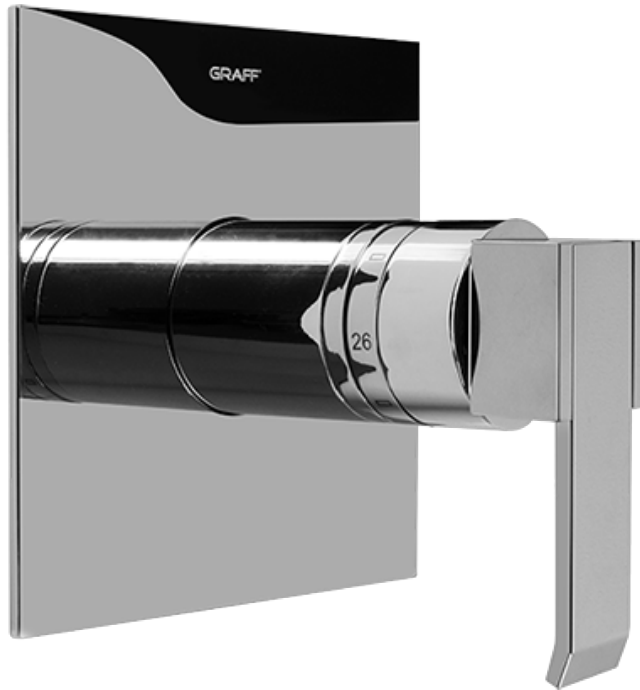

SHOWER
Contemporary Square
Thermostatic Set w/Body Sprays
& Handshower (Rough & Trim)
GC1.132A-LM38S

GRAFF®

Information

- 8" Rain Showerhead with 12" Wall-Mounted Shower Arm
- Flush-Mounted Swivel Body Sprays (3 pieces)
- Handshower Set w/Wall Bracket and Multi-function Handshower
- 3/4" Thermostatic Valve
- Stop/Volume Control Valves (3 pieces)
- Flow rates: showerhead \leq 1.8 max gpm, handshower \leq 1.5 max gpm, body sprays \leq 1.5 max gpm each
- Optional Extension Kit Available

SHOWER
Rough
G-8005

GRAFF®

Information

- 18.4 gpm @ 60 psi
- 3/4" universal inlets/outlets with female threads
- Built-in service stops
- Complete serviceability from front of all units
- Supplied with protective plastic cover
- Thermostatic valve uses a paraffin wax cartridge

Finishes

Polished
Chrome

Steelnox®
(Satin Nickel)

SHOWER
Qubic SOLID Trim Plate w/Handle
G-8041-LM38S-T

GRAFF®

Information

- Single metal handle
- Decorative trim plate
- Use with G-8000 or G-8005 thermostatic rough valve
- To complete package, you must order rough valve
- ADA

Finishes

Polished
Chrome

SteeInox[®]
(Satin Nickel)

SHOWER
Qubic SOLID Trim Plate w/Handle
G-8095-LM38S-T

GRAFF®

Information

- Single metal handle
- Decorative trim plate
- Use with G-8070 or G-8075 thermostatic stop/volume control rough valve
- To complete package, you must order rough valve
- ADA