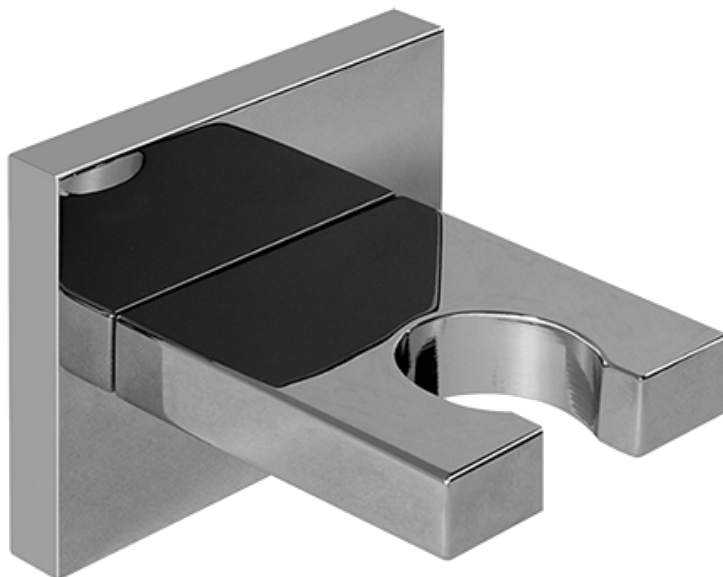

SHOWER
Contemporary 12" Shower Arm
G-8530

GRAFF®

Information

- Includes arm and square flange
- 1/2" NPT male thread inlet
- For use with all showerheads (especially G-8438)

Finishes

Polished
Chrome

Steelnox®
(Satin Nickel)

G-8530

SHOWER
59" Shower Hose
G-8605

GRAFF®

Information

- Brass spiral flexible hose with conical nut

Finishes

Polished
Chrome

Stainless®
(Satin Nickel)

* Special order finish- call for availability

SHOWER
Contemporary Square Wall
Bracket for Handshower
G-8632

GRAFF®

Information

- Solid brass construction

Finishes

Polished
Chrome

Steelnox®
(Satin Nickel)

G-8632

Contemporary Square Wall Bracket for Handshower

Product Features

- Solid brass construction

Available Finishes

- Polished Chrome
G-8632-PC
- Steelnox[®]
G-8632-SN

Warranty

- Limited lifetime warranty