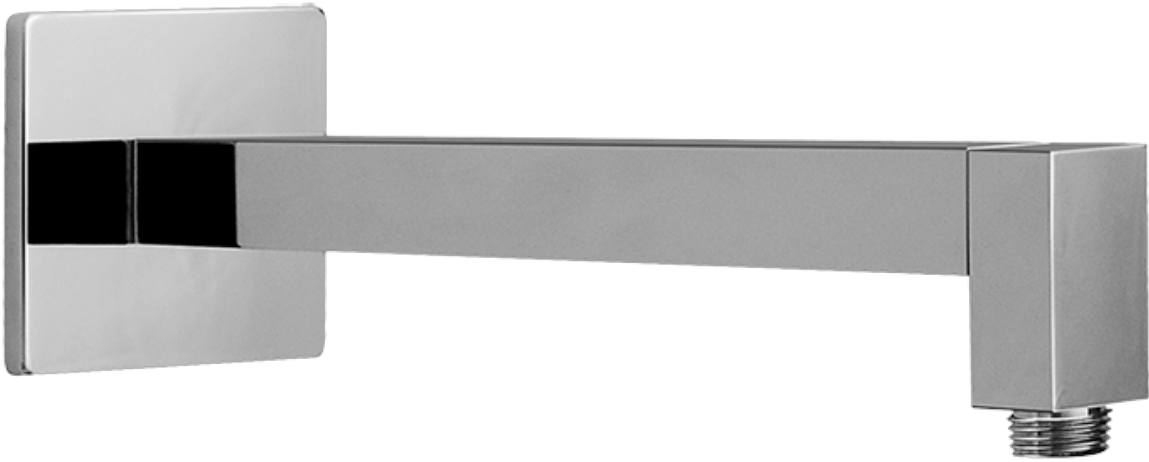

Finishes

Polished
Chrome

Steelnox®
(Satin Nickel)

SHOWER
Qubic SOLID Trim Plate w/Handle
G-8041-LM38S-T

GRAFF®

Information

- Single metal handle
- Decorative trim plate
- Use with G-8000 or G-8005 thermostatic rough valve
- To complete package, you must order rough valve
- ADA

Finishes

Polished
Chrome

Steelnox[®]
(Satin Nickel)

G-8497

Shower Components

Contemporary Flush-Mount Body Spray with Solid Brass Swivel Head

Product Features

- 12 no-clog, easy-clean silicone jets
- Metal ball-joint allows for 18° angle adjustment of body spray
- Brass wall escutcheon and Flush-mounted trim
- 1/2" NPT female thread inlet
- Body spray flow rate ≤ 1.5 max gpm

SHOWER
Contemporary 12" Shower Arm
G-8530

GRAFF®

Information

- Includes arm and square flange
- 1/2" NPT male thread inlet
- For use with all showerheads (especially G-8438)

Finishes

Polished
Chrome

Steelnox®
(Satin Nickel)