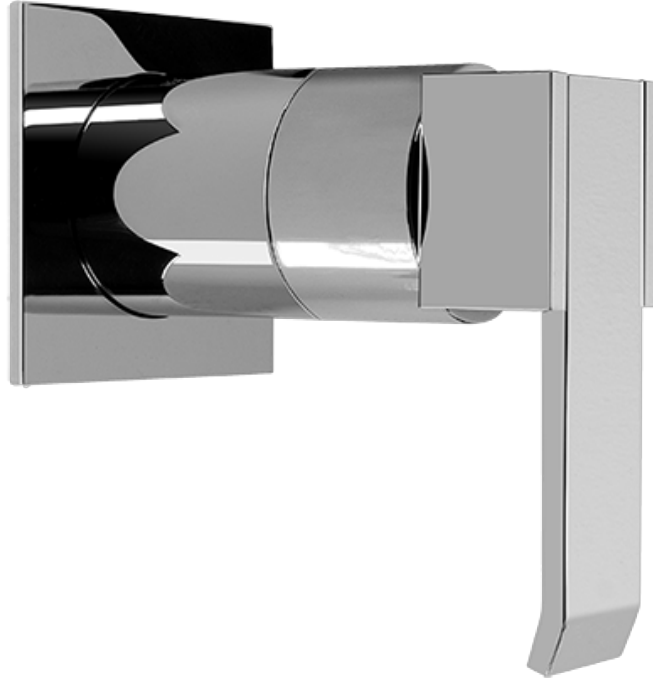

SHOWER
Contemporary Square
Thermostatic Set w/Body Sprays
& Handshower (Rough & Trim)
GC1.132A-LM38S

GRAFF®

Information

- 8" Rain Showerhead with 12" Wall-Mounted Shower Arm
- Flush-Mounted Swivel Body Sprays (3 pieces)
- Handshower Set w/Wall Bracket and Multi-function Handshower
- 3/4" Thermostatic Valve
- Stop/Volume Control Valves (3 pieces)
- Flow rates: showerhead \leq 1.8 max gpm, handshower \leq 1.5 max gpm, body sprays \leq 1.5 max gpm each
- Optional Extension Kit Available

Finishes

Polished
Chrome

Steelnox®
(Satin Nickel)

SHOWER
Qubic SOLID Trim Plate w/Handle
G-8041-LM38S-T

GRAFF®

Information

- Single metal handle
- Decorative trim plate
- Use with G-8000 or G-8005 thermostatic rough valve
- To complete package, you must order rough valve
- ADA

Finishes

Polished
Chrome

SteeInox[®]
(Satin Nickel)

SHOWER
Qubic SOLID Trim Plate w/Handle
G-8095-LM38S-T

GRAFF®

Information

- Single metal handle
- Decorative trim plate
- Use with G-8070 or G-8075 thermostatic stop/volume control rough valve
- To complete package, you must order rough valve
- ADA

Finishes

Polished
Chrome

Steelnox®
(Satin Nickel)

G-8095-LM38S-T

Qubic Collection

Stop/Volume Control Valve Trim with Handle

GRAFF[®]
CUTTING EDGE DESIGN

Product Features