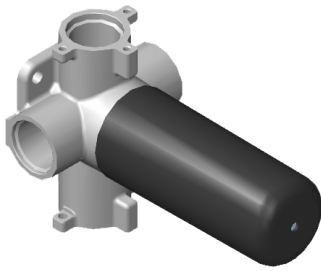

## SENTO Series

SHOWER  
 Three-Way Diverter Control Valve  
 WITH Off Function (No Pass-  
 Through)  
**G-8053**

**Information**

- ~11.4 gpm @ 60 psi
- 3/4" universal inlets/outlets with female threads
- Operates one function at a time
- Stacking inlet feature
- Supplied with protective plastic cover
- CALGreen compliant depending on functions

# G-8053

M-Series

3-Way Diverter Control Valve WITH Off Function (No Pass-Through)