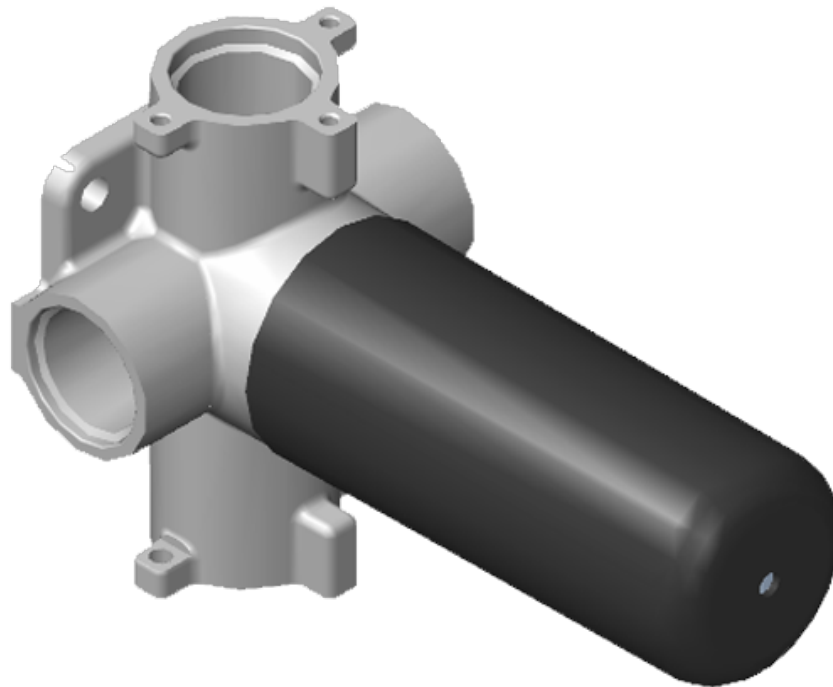

## SENTO Series

SHOWER  
 Three-Way Diverter Control Valve  
 WITH Off Function (No Pass-  
 Through)  
**G-8053**

**Information**

- ~11.4 gpm @ 60 psi
- 3/4" universal inlets/outlets with female threads
- Operates one function at a time
- Stacking inlet feature
- Supplied with protective plastic cover
- CALGreen compliant depending on functions