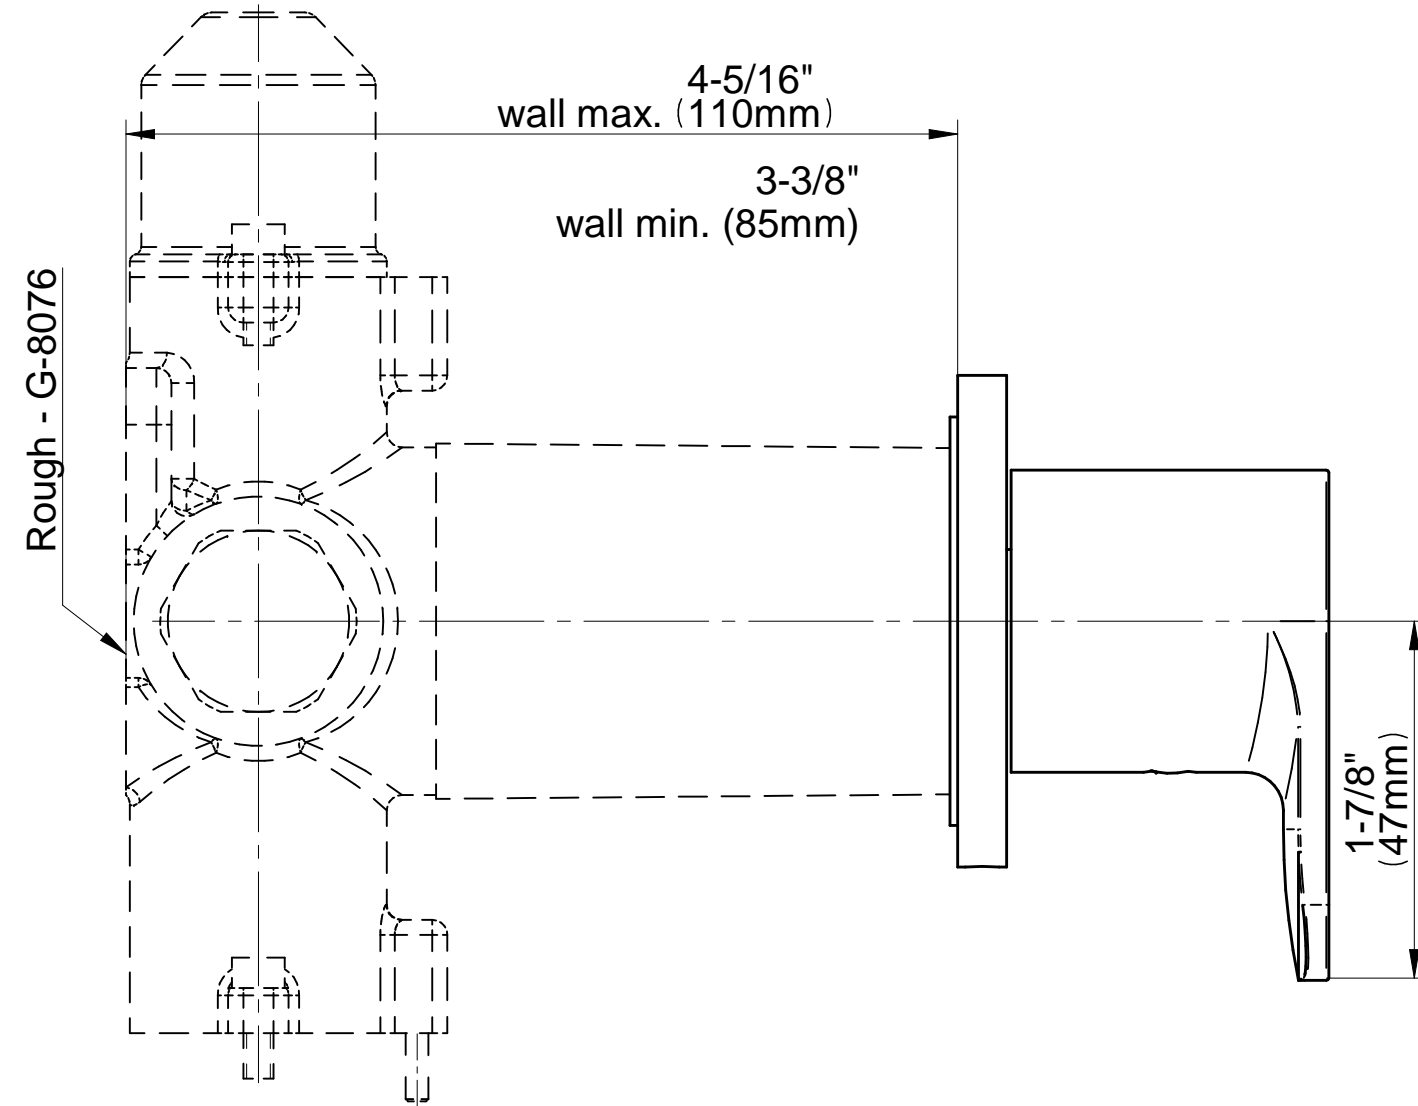

G-8097-LM42E1-T

SENTO Series