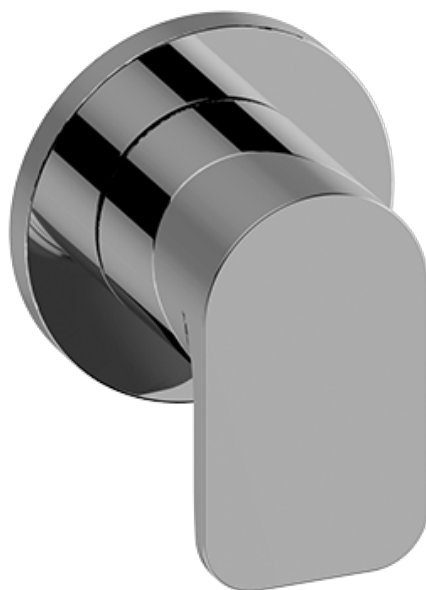

SHOWER
Sento M-Series 3-Way Diverter
Valve Trim with Handle
G-8069-LM42E1-T