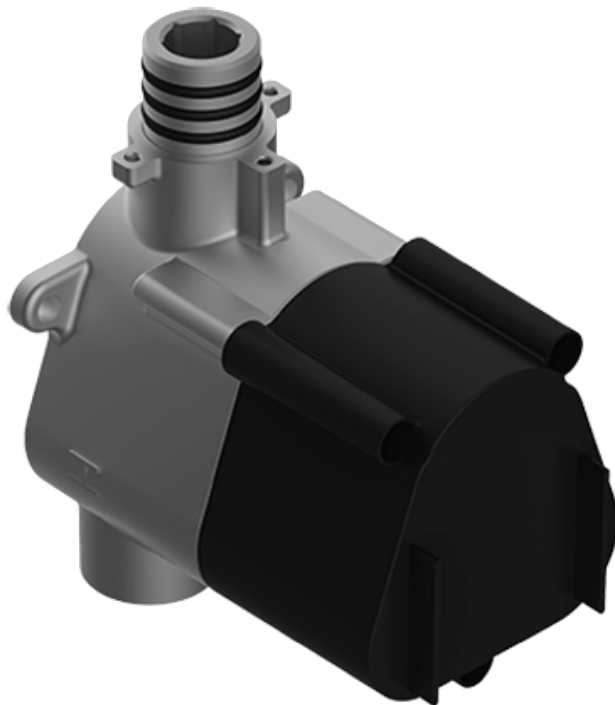

SHOWER  
M-Series Thermostatic Shower  
System - Tub and Shower with  
Handshower  
**GL3.612ST-LM42E0**

---

**GRAFF®**

## Information

- 3/4" thermostatic valve and trim
- 3/4" stop/volume control valve and 3-way diverter valve and trims
- 8" showerhead with 12" wall-mounted shower arm
- Showerhead features no-clog, easy-clean spray nozzles
- Handshower set with wall-mounted slide bar and 59" hose (PVD finishes use 59" flex hose)
- 6" contemporary tub spout
- Optional extension kit
- Flow rates: showerhead  $\leq 1.8$  max gpm, handshower  $\leq 1.5$  max gpm
- ADA
- CALGreen

SHOWER  
Thermostatic Rough Valve  
**G-8006**

**Information**

- 12.9 gpm @ 60 psi
- 3/4" universal inlets
- Built-in service stops
- Stacking outlet feature
- Complete serviceability from front of all units
- Supplied with protective plastic cover
- CalGreen compliant dependent on functions

# G-8006

M-Series

3/4" Concealed Thermostatic Rough Valve