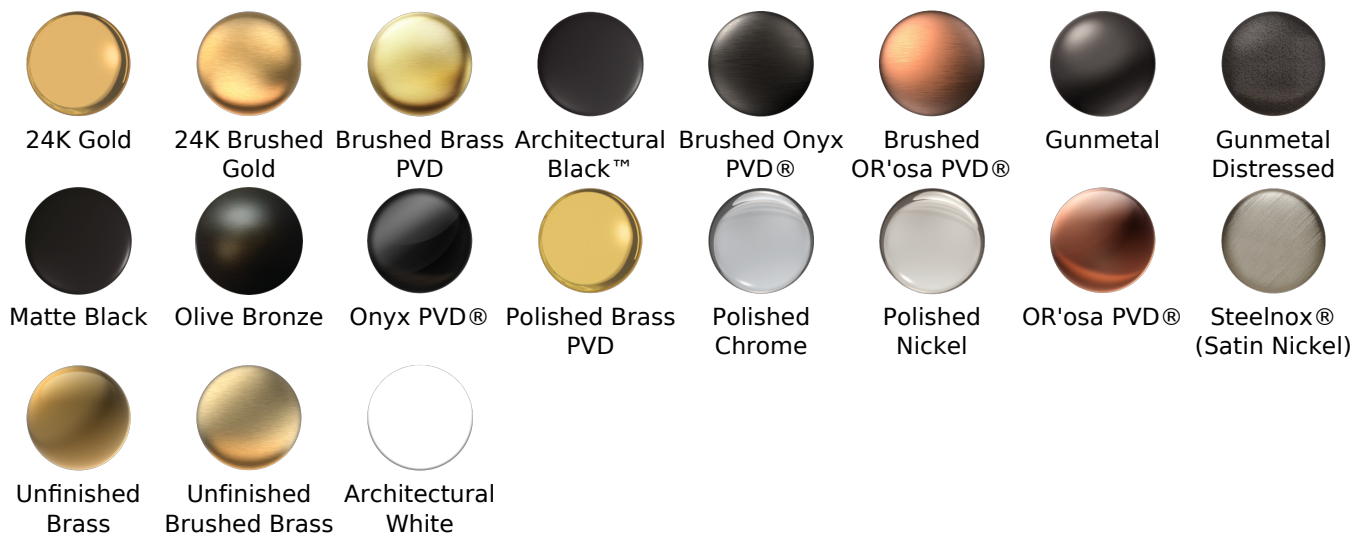

## Available Finishes

- Polished Chrome  
G-8449-PC
- Brushed Nickel  
G-8449-PN
- Polished Nickel  
G-8449-BNi
- Unfinished Brass\*  
G-8449-UB\*
- Steinox  
G-8449-SN
- Olive Brass\*  
G-8449-OB\*
- Architectural Black with Chrome Accents\*  
G-8449-PC/BK\*
- Brushed Gold\*  
G-8449-BAU

**Finishes**