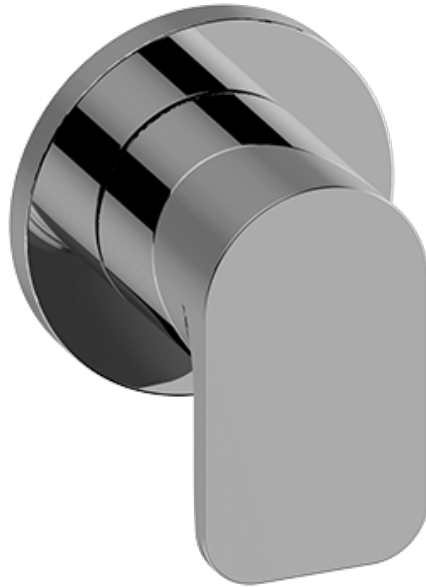

[www.graff-faucets.com](http://www.graff-faucets.com) | phone: 800-954-4723

SHOWER  
 Sento M-Series Stop/Volume  
 Control Valve Trim with Handle  
**G-8097-LM42E1-T**

**Information**

- Single metal handle and decorative trim plate
- Use with G-8076 Stop/Volume Control rough valve with Pass-Through or G-8077 Stop/Volume Control rough valve
- ADA