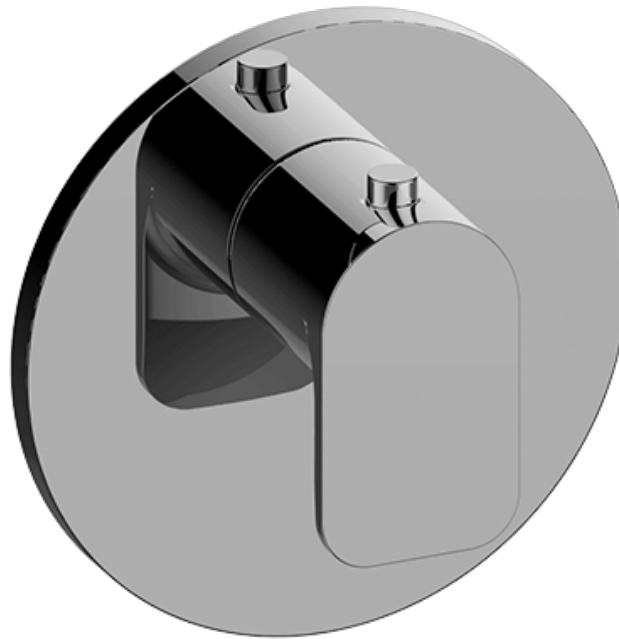

## Information

- 3/4" thermostatic valve and trim
- 3/4" stop/volume control valve and 3-way diverter valve and trims
- 8" showerhead with 12" wall-mounted shower arm
- Showerhead features no-clog, easy-clean spray nozzles
- Handshower set with wall-mounted slide bar and 59" hose (PVD finishes use 59" flex hose)
- 6" contemporary tub spout
- Optional extension kit
- Flow rates: showerhead  $\leq 1.8$  max gpm, handshower  $\leq 1.5$  max gpm
- ADA
- CALGreen

[www.graff-faucets.com](http://www.graff-faucets.com) | phone: 800-954-4723

SHOWER  
 Sento M-Series Thermostatic  
 Valve Trim with Handle  
**G-8037-LM42E-T**

**Information**

- Single metal handle and decorative trim plate
- Use with G-8006 thermostatic rough valve
- ADA