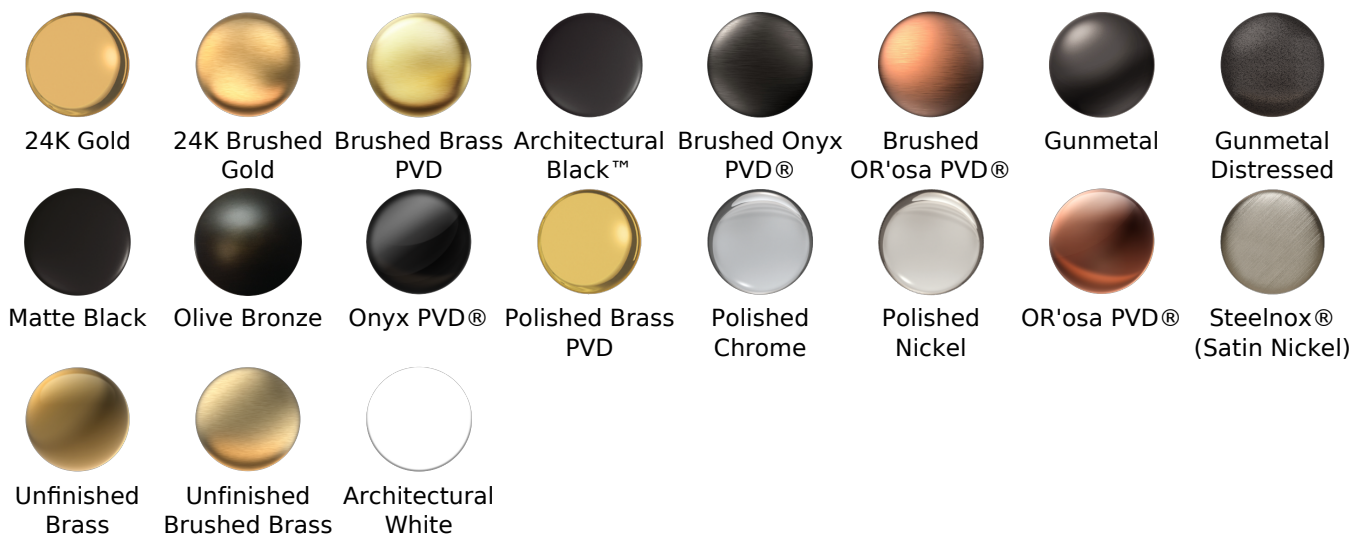

#### Available Finishes

- Polished Chrome G-8555-PC
- Steelnox<sup>®</sup> G-8555-SN
- Olive Bronze G-8555-OB
- Polished Nickel G-8555-PN
- Architectural Black™  
G-8555-PC/BK
- Architectural White  
G-8555-PC/WT

## Finishes